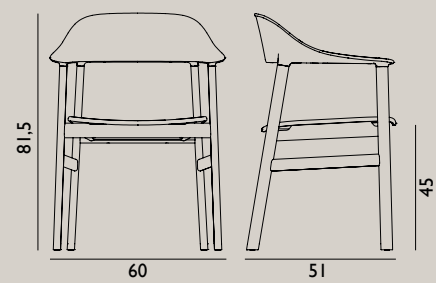

Name: Herit Armchair Upholstery
Designer: Simon Legald
Dimensions: H: 81,5 x W: 60 x D: 51 x SH: 45 cm
Material: Backrest: Plastic, Seat: Camira/Synergy or Sørensen Leather/Spectrum
Legs: Oak or Smoked Oak