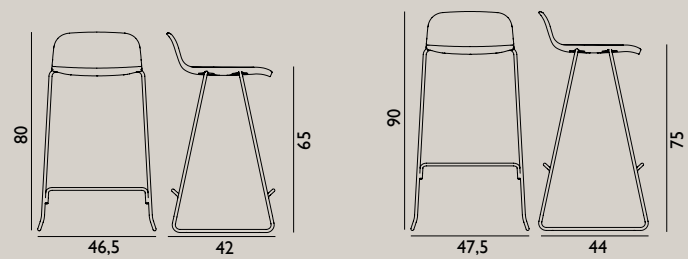

Shell color: All colors in available textiles

Leg color:

Name: Just Barstool  
 Designer: Iskos-Berlin  
 Dimensions: H65 cm / H: 65 x L: 46,5 x D: 40 x SH: 65 cm  
 H75 cm / H: 75 x L: 47,5 x D: 44 x SH: 75 cm  
 Material: Lacquered Oak Veneer or Black Stained Brown Ash  
 Legs: Chrome or Black Lacquered Steel

Shell color:

Leg color:

Name: Just Barstool W. Back  
 Designer: Iskos-Berlin  
 Dimensions: H65 cm / H: 80 x L: 46,5 x D: 42 x SH: 65 cm  
 H75 cm / H: 90 x L: 47,5 x D: 44 x SH: 75 cm  
 Material: Lacquered Oak Veneer or Black Stained Brown Ash  
 Legs: Chrome or Black Lacquered Steel

Shell color:

Leg color:

Name: Just Chair  
 Designer: Iskos-Berlin  
 Dimensions: H: 79 x L: 53 x D: 53 x SH: 45 cm  
 Material: Shell: Lacquered Ash Veneer or Lacquered Oak Veneer  
 Legs: Chrome or Black Lacquered Steel