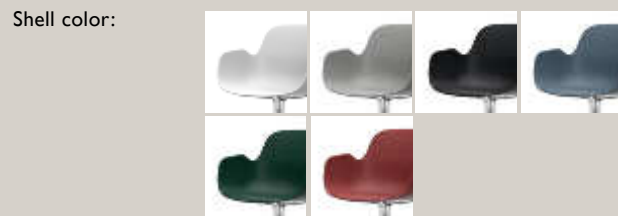

Name: Form Armchair Swivel 4 Leg
Designer: Simon Legald
Dimensions: H: 80 x L: 70,5 x SH: 44 cm
Material: Shell: Plastic
Legs: Alu, White Alu or Black Alu