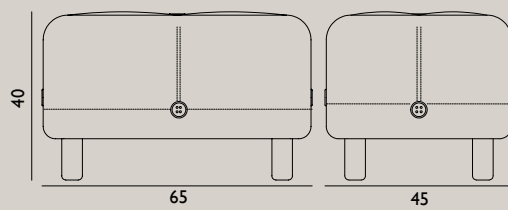

Name: Sumo Pouf
Designer: Simon Legald
Dimensions: H: 40 x L: 65 x D: 45 cm
Material: Ash & PU Foam
Textile: Gabriel/Fame & Gabriel/Fame Hybrid