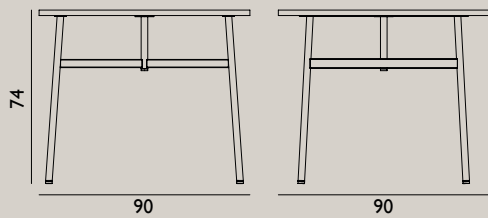

Name: Union Table 90x90 cm
Designer: Simon Legald
Dimensions: L: 90 x D: 90 cm
Material: Tabletop: "Arpa Fenix" high pressure laminate on particle board
Legs: Powder-coated steel

Color:

Name: Union Table 140x90 cm
Designer: Simon Legald
Dimensions: L: 140 x D: 90 cm
Material: Tabletop: "Arpa Fenix" high pressure laminate on particle board
Legs: Powder-coated steel

Color: