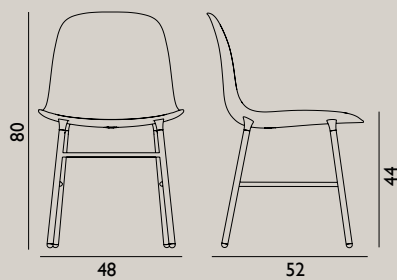

This page / Union Table 140x90 cm, White

# Collection Overview

Name: Form Chair Steel, Chrome & Brass  
 Designer: Simon Legald  
 Dimensions: H: 80 x L: 48 x D: 52 x SH: 44 cm  
 Material: Shell: Plastic  
 Legs: Lacquered Steel, Chrome or Brass