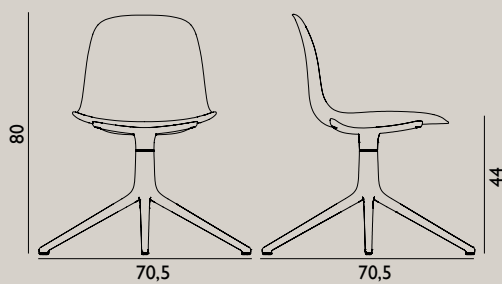

Shell color: All colors in available textiles

Leg color:

Name: Form Chair Swivel 4 Leg  
 Designer: Simon Legald  
 Dimensions: H: 80 x L: 70,5 x SH: 44 cm  
 Material: Shell: Plastic  
 Legs: Alu, White Alu or Black Alu

Name: Form Chair Swivel 5 W Gaslift  
 Designer: Simon Legald  
 Dimensions: H: 73/86 x L: 72,5 x SH: 37/50 cm  
 Material: Shell: Plastic  
 Legs: Alu, White Alu or Black Alu

Name: Form Armchair Swivel 4 Leg  
 Designer: Simon Legald  
 Dimensions: H: 80 x L: 70,5 x SH: 44 cm  
 Material: Shell: Plastic  
 Legs: Alu, White Alu or Black Alu