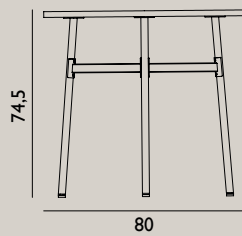

Name: Union Table Ø80xH95,5 cm
Designer: Simon Legald
Dimensions: H: 95,5 x Ø: 80 cm
Material: Tabletop: "Arpa Fenix" high pressure laminate on particle board
Legs: Powder-coated steel

Color: