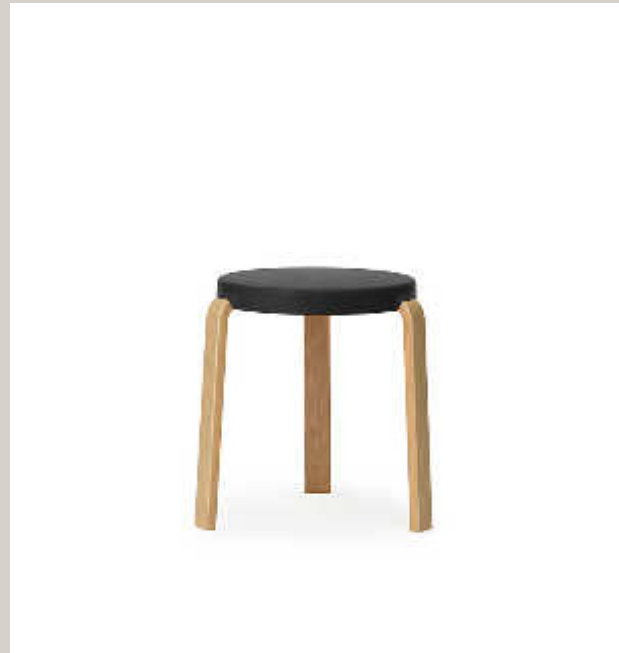

Name: Sumo Pouf
Designer: Simon Legald
Dimensions: H: 40 x L: 65 x D: 45 cm
Material: Ash & PU Foam
Textile: Gabriel/Fame & Gabriel/Fame Hybrid