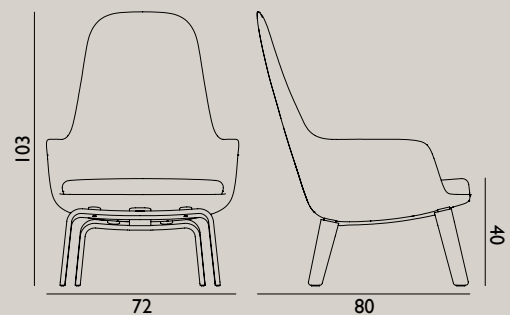

Name: Era Lounge Chair Low Wood
Designer: Simon Legald
Dimensions: H: 77 x L: 72 x D: 75 x SH: 40 cm
Material: Shell: Hard Molded PU Foam w. Steel Reinforcement, Cushion: Soft Molded PU Foam, Textile: Gabriel/Fame, Gabriel/Fame Hybrid, Gabriel/Breeze Fusion, Sørensen Leather/Ultra, JAB/City Velvet, Legs: Oak, Walnut or Black Lacquered Wood
Shell color: All colors in available textiles
Leg color:

Name: Era Lounge Chair High Wood
Designer: Simon Legald
Dimensions: H: 103 x L: 72 x D: 80 x SH: 40 cm
Material: Shell: Hard Molded PU Foam w. Steel Reinforcement, Cushion: Soft Molded PU Foam, Textile: Gabriel/Fame, Gabriel/Fame Hybrid, Gabriel/Breeze Fusion, Sørensen Leather/Ultra, JAB/City Velvet, Legs: Oak, Walnut or Black Lacquered Wood
Shell color: All colors in available textiles
Leg color: