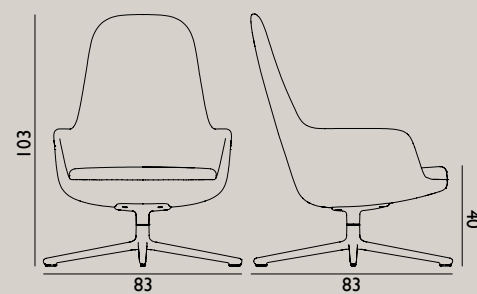

Shell color: All colors in available textiles

Leg color:

**Name:** Era Lounge Chair Low Swivel  
**Designer:** Simon Legald  
**Dimensions:** H: 77 x L: 83 x D: 83 x SH: 40 cm  
**Material:** Shell: Hard Molded PU Foam w. Steel Reinforcement, Cushion: Soft Molded PU Foam, Textile: Gabriel/Fame, Gabriel/Fame Hybrid, Gabriel/Breeze Fusion, Sørensen Leather/Ultra, JAB/City Velvet, Legs: Alu or Black Alu  
**Shell color:** All colors in available textiles  
**Leg color:**

**Name:** Era Lounge Chair High Swivel  
**Designer:** Simon Legald  
**Dimensions:** H: 103 x L: 83 x D: 83 x SH: 40 cm  
**Material:** Shell: Hard Molded PU Foam w. Steel Reinforcement, Cushion: Soft Molded PU Foam, Textile: Gabriel/Fame, Gabriel/Fame Hybrid, Gabriel/Breeze Fusion, Sørensen Leather/Ultra, JAB/City Velvet, Legs: Alu or Black Alu  
**Shell color:** All colors in available textiles  
**Leg color:**