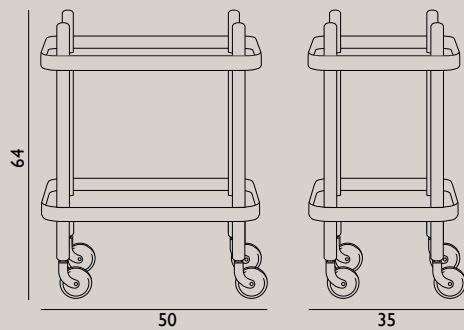

Name: Block Table  
 Designer: Simon Legald  
 Dimensions: H: 64 x L: 50 x D: 35 cm  
 Material: Steel, Ash  
 Color:

Name: Stock Table  
 Designer: Msds Studio  
 Dimensions: H: 46 x D: 37,5 x Ø: 37 cm  
 Material: Powder-coated steel  
 Color: