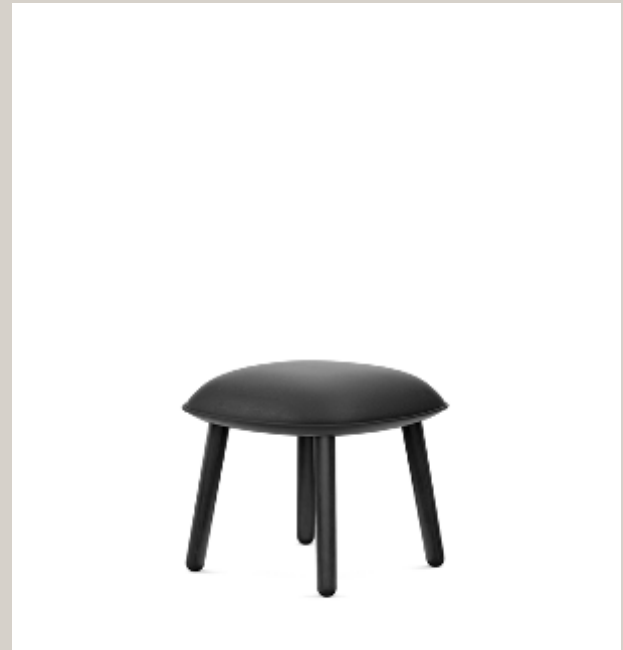

Name: Ace Footstool Wood
Designer: Hans Hornemann
Dimensions: H: 39 x L: 45 x D: 45 cm
Material: Shell: Veneer, PU Foam, Steel reinforcement.
Textile: Main Line Flax, Synergy, City Velvet,
Cord Uno, Ultra Leather
Legs: Oak, Stained Oak or Black Oak
Shell color: All colors in available textiles
Leg color: