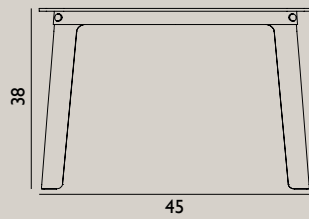

Name: Steady Large
Designer: Hans Hornemann
Dimensions: H: 46 x W: 41 x L: 60 cm
Material: Steel
Color: