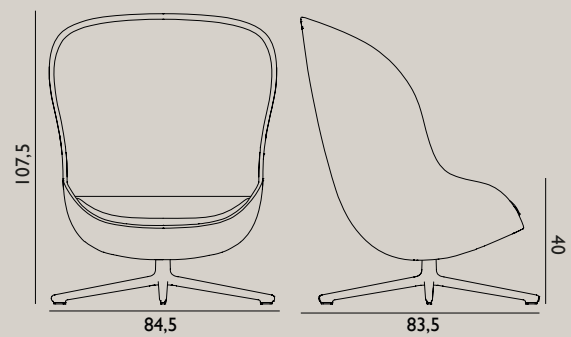

Name: Hyg Footstool  
 Designer: Simon Legald  
 Dimensions: H: 39 x L: 62,5 x D: 48,5 x SH: 39 cm  
 Material: Shell: Hard Molded PU Foam w. Steel Reinforcement, Cushion: Soft Molded PU Foam, Textile: Camira/Main Line Flax, Camira/Synergy, Sørensens Leather/Ultra, Sørensens Leather/Vegetal  
 Legs: Oak or Black Oak  
 Shell color: All colors in available textiles  
 Leg color:

Name: Hyg Sofa  
 Designer: Simon Legald  
 Dimensions: H: 107,5 x L: 168 x D: 86 x SH: 40 cm  
 Material: Shell: Hard Molded PU Foam w. Steel Reinforcement, Cushion: Soft Molded PU Foam, Textile: Camira/Main Line Flax, Camira/Synergy, Sørensens Leather/Ultra, Sørensens Leather/Vegetal  
 Legs: Oak or Black Oak  
 Shell color: All colors in available textiles  
 Leg color:

Name: Hyg Lounge Chair Low Swivel  
 Designer: Simon Legald  
 Dimensions: H: 84,5 x L: 83 x D: 80 x SH: 40 cm  
 Material: Shell: Hard Molded PU Foam w. Steel Reinforcement, Cushion: Soft Molded PU Foam, Textile: Camira/Main Line Flax, Camira/Synergy, Sørensens Leather/Ultra, Sørensens Leather/Vegetal  
 Legs: Alu or Black Alu  
 Shell color: All colors in available textiles  
 Leg color:

Name: Hyg Lounge Chair High Swivel  
 Designer: Simon Legald  
 Dimensions: H: 107,5 x L: 84,5 x D: 83,5 x SH: 40 cm  
 Material: Shell: Hard Molded PU Foam w. Steel Reinforcement, Cushion: Soft Molded PU Foam, Textile: Camira/Main Line Flax, Camira/Synergy, Sørensens Leather/Ultra, Sørensens Leather/Vegetal  
 Legs: Alu or Black Alu  
 Shell color: All colors in available textiles  
 Leg color: