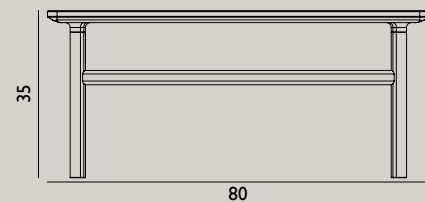

Name: Grow Table 50x60 cm
Designer: Simon Legald
Dimensions: H: 45 x L: 50 x D: 60 cm
Material: Solid Laquered Oak

Color:

Name: Grow Table 80x80 cm
Designer: Simon Legald
Dimensions: H: 35 x L: 80 x D: 80 cm
Material: Solid Laquered Oak

Color: