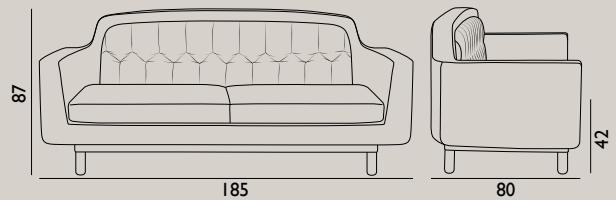

Name: Onkel 2 Seater
Designer: Simon Legald
Dimensions: H: 87 x L: 185 x D: 80 x SH: 40 cm
Material: HR Foam with Nozaq Springs
Textile: Gabriel/Fame, Gabriel/Step Melange
Leather: Sørensen Leather/Ultra
Legs: Lacquered Ash