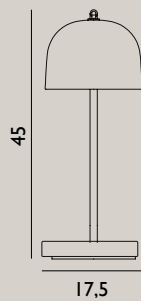

Name: Table Lamp

Dimensions: H: 50 x Ø: 28 cm

Material: Steel

Light Source: EU E27 (big socket).
Provided with a 42 Watt globe halogen bulb (energy class D).

Cords and switches: Cap lamp is delivered with a 2 meter textile cord in matching colors with a switch.

Color: