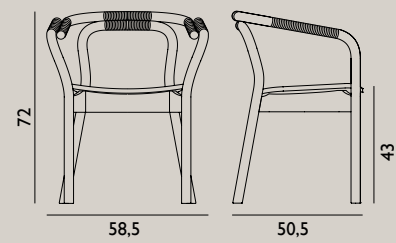

Shell color: All colors in available textiles

Name: Just Chair Oak  
 Designer: Iskos-Berlin  
 Dimensions: H: 80 x W: 47,5 x D: 53,5 x SH: 45 cm  
 Material: Lacquered Oak Veneer

Name: Knot Chair  
 Designer: Tatsuo Kuroda  
 Dimensions: H: 72 x L: 58,5 x D: 50,5 x SH: 43 cm  
 Material: Stained Ash and Paper Cord

Name: My Chair  
 Designer: Nicholai Wiig Hansen  
 Dimensions: H: 80 x L: 50 x D: 53 x SH: 45 cm  
 Material: Shell: Lacquered Ash Veneer or Lacquered Oak Veneer  
 Legs: Chrome or Lacquered Steel

Name: My Chair  
 Designer: Nicholai Wiig Hansen  
 Dimensions: H: 80 x L: 50 x D: 53 x SH: 45 cm  
 Material: Shell: PU foam with upholstery  
 Textile: Gabriel/Fame, Gabriel/Crisp, Gabriel/Breeze Fusion, Kvadrat/Hallingdal  
 Leather: Sørensen Leather/Ultra  
 Legs: Chrome or Lacquered steel