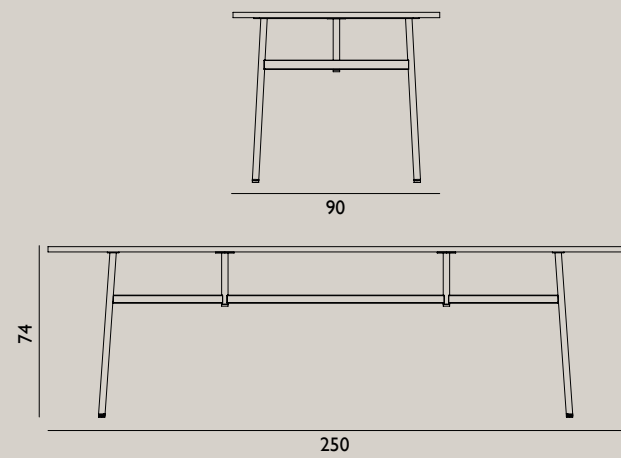

Name: Union Table 220x90 cm
Designer: Simon Legald
Dimensions: L: 220 x D: 90 cm
Material: Tabletop: "Arpa Fenix" high pressure laminate on particle board
Legs: Powder-coated steel

Color:

Name: Union Table 250x90 cm
Designer: Simon Legald
Dimensions: L: 250 x D: 90 cm
Material: Tabletop: "Arpa Fenix" high pressure laminate on particle board
Legs: Powder-coated steel

Color: