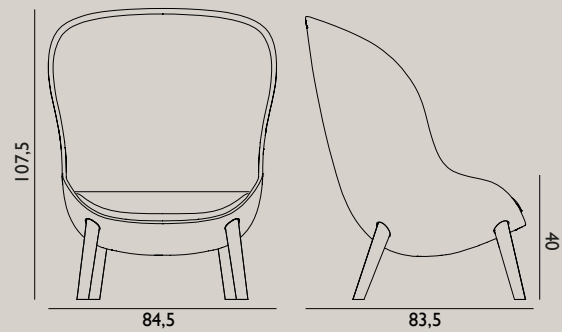

**Name:** Era Lounge Chair High Swivel  
**Designer:** Simon Legald  
**Dimensions:** H: 103 x L: 83 x D: 83 x SH: 40 cm  
**Material:** Shell: Hard Molded PU Foam w. Steel Reinforcement, Cushion: Soft Molded PU Foam, Textile: Gabriel/Fame, Gabriel/Fame Hybrid, Gabriel/Breeze Fusion, Sørensen Leather/Ultra, JAB/City Velvet, Legs: Alu or Black Alu  
**Shell color:** All colors in available textiles  
**Leg color:**

Name: Era Footstool Swivel

Designer: Simon Legald

Dimensions: H: 39 x L: 53 x D: 42 x SH: 39 cm

Material: Shell: Hard Molded PU Foam w. Steel Reinforcement, Cushion: Soft Molded PU Foam, Textile: Gabriel/Fame, Gabriel/Fame Hybrid, Gabriel/Breeze Fusion, Sørensen Leather/Ultra, JAB/City Velvet, Legs: Alu or Black Alu

Shell color: All colors in available textiles

Leg color:

Name: Hyg Lounge Chair Low  
 Designer: Simon Legald  
 Dimensions: H: 84,5 x L: 83 x D: 80 x SH: 40 cm  
 Material: Shell: Hard Molded PU Foam w. Steel Reinforcement, Cushion: Soft Molded PU Foam, Textile: Camira/Main Line Flax, Camira/Synergy, Sørensens Leather/Ultra, Sørensens Leather/Vegetal  
 Legs: Oak or Black Oak  
 Shell color: All colors in available textiles  
 Leg color:

Name: Hyg Lounge Chair High  
 Designer: Simon Legald  
 Dimensions: H: 107,5 x L: 84,5 x D: 83,5 x SH: 40 cm  
 Material: Shell: Hard Molded PU Foam w. Steel Reinforcement, Cushion: Soft Molded PU Foam, Textile: Camira/Main Line Flax, Camira/Synergy, Sørensens Leather/Ultra, Sørensens Leather/Vegetal  
 Legs: Oak or Black Oak  
 Shell color: All colors in available textiles  
 Leg color: