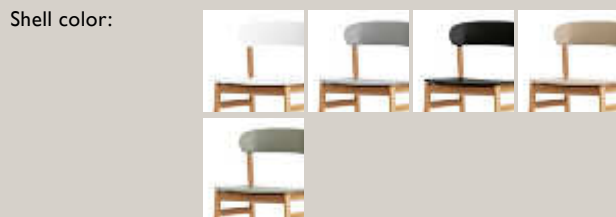

Shell color: All colors in available textiles

Name: Herit Chair Plastic  
 Designer: Simon Legald  
 Dimensions: H: 78,5 x W: 50 x D: 51 x SH: 45 cm  
 Material: Shell: Plastic  
 Legs: Oak or Smoked Oak