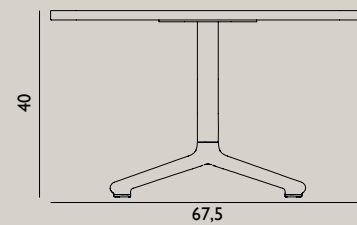

Color (large):

Name: Era Table 60x48,5 cm  
 Designer: Simon Legald  
 Dimensions: H: 45 x L: 60 x D: 48,5 cm  
 Material: Top Plate: Granite  
 Legs: Aluminum

Name: Era Table 67,5x66 cm  
 Designer: Simon Legald  
 Dimensions: H: 40 x L: 67,5 x D: 66 cm  
 Material: Top Plate: Granite  
 Legs: Aluminum