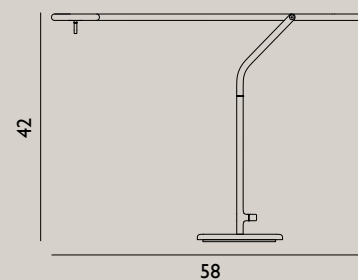

Name: Table Lamp

Dimensions: H: 42 x L: 58 x D: 16 cm

Material: Powder coated metal

Light Source: SMD 2835 LED chip (not replaceable).
Light source power: 5 Watt

Cords and switches: Flow lamp is delivered with a 2 meter textile cord in matching colors.
The lamp has a three steps touch dimmer switch.