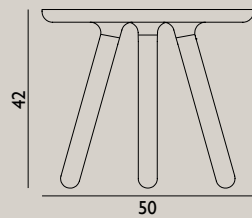

Name: Block Table  
 Designer: Simon Legald  
 Dimensions: H: 64 x L: 50 x D: 35 cm  
 Material: Steel, Ash  
 Color:

Name: Stock Table  
 Designer: Msds Studio  
 Dimensions: H: 46 x D: 37,5 x Ø: 37 cm  
 Material: Powder-coated steel  
 Color:

Name: Ding Table  
 Designer: Rudolph Schelling Webermann  
 Dimensions: H: 40 x Ø: 75 cm  
 Material: Tabletop: Glass or Smoked Glass  
 Legs: Oak

Glass color:

Leg color:

Name: Solid Table  
 Designer: Lars Beller Fjetland  
 Dimensions: H: 40 x L: 130 x D: 38,5 cm  
 Material: Marble, Ash

Name: Tablo Table Small  
 Designer: Nicholai Wiig Hansen  
 Dimensions: H: 42 x Ø: 50 cm  
 Material: Plastic Composite, Ash

Name: Tablo Table Large  
 Designer: Nicholai Wiig Hansen  
 Dimensions: H: 42 x Ø: 78 cm  
 Material: Plastic Composite, Ash