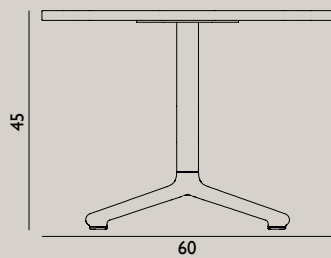

Name: Era Table 60x48,5 cm
Designer: Simon Legald
Dimensions: H: 45 x L: 60 x D: 48,5 cm
Material: Top Plate: Granite
Legs: Aluminum