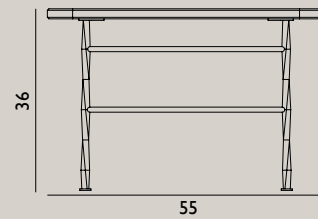

Name: Terra Table Large
Designer: Simon Legald
Dimensions: H: 36 x L: 55 x D: 55 cm
Material: Tabletop: Terrazzo (Concrete, Marble)
Legs: Lacquered Steel