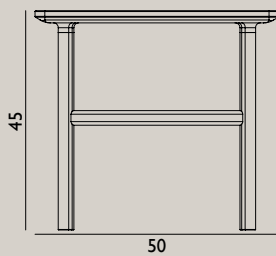

Name: Grow Table 50x60 cm
Designer: Simon Legald
Dimensions: H: 45 x L: 50 x D: 60 cm
Material: Solid Laquered Oak

Color:

Name: Grow Table 80x80 cm
Designer: Simon Legald
Dimensions: H: 35 x L: 80 x D: 80 cm
Material: Solid Laquered Oak

Color: