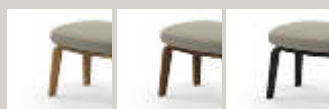

Name: Era Footstool Wood
Designer: Simon Legald
Dimensions: H: 39 x L: 53 x D: 42 cm
Material: Shell: Hard Molded PU Foam w. Steel Reinforcement, Cushion: Soft Molded PU Foam, Textile: Gabriel/Fame, Gabriel/Fame Hybrid, Gabriel/Breeze Fusion, Sørensen Leather/Ultra, JAB/City Velvet, Legs: Oak, Walnut or Black Lacquered Wood
Shell color: All colors in available textiles
Leg color: