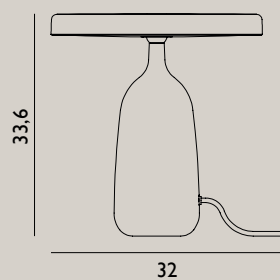

Cords and switches: Socket and cord are sold separately.

Name: Pendant

Dimensions: Large / H: 53 x Ø: 51 cm  
X-Large / H: 63 x Ø: 60 cm

Material: Lamp shade foil

Light Source: Low-energy 9 Watt bulbs are recommended.

Cords and switches: Socket and cord are sold separately.

Name: Table Lamp  
 Dimensions: H: 33,6 x Ø: 32 cm  
 Material: Pressed steel, marble  
 Light Source: LED chip (not replaceable).  
 Light source power - 16,5 Watt  
 LED life span - 25000hrs.  
 Cords and switches: Textile-covered cord.  
 The lamp has a three steps touch dimmer switch.