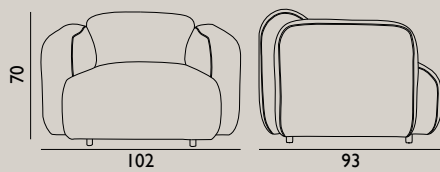

Name: Swell Armchair
Designer: Jonas Wagell
Dimensions: H: 70 x L: 102 x D: 93 x SH: 42 cm
Material: Wood and HR Foam
Textile: Gabriel/Medley, Gabriel/Breeze Fusion
Legs: Lacquered Steel
Color: All colors in available textiles