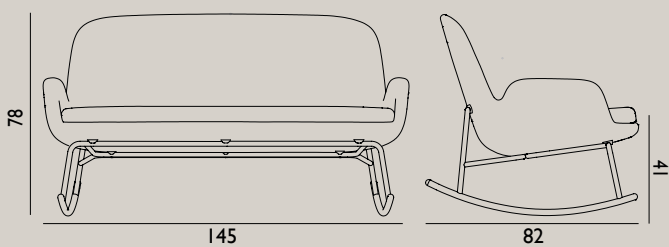

Shell color: All colors in available textiles

Leg color:

**Name:** Era Lounge Chair Low Swivel  
**Designer:** Simon Legald  
**Dimensions:** H: 77 x L: 83 x D: 83 x SH: 40 cm  
**Material:** Shell: Hard Molded PU Foam w. Steel Reinforcement, Cushion: Soft Molded PU Foam, Textile: Gabriel/Fame, Gabriel/Fame Hybrid, Gabriel/Breeze Fusion, Sørensen Leather/Ultra, JAB/City Velvet, Legs: Alu or Black Alu  
**Shell color:** All colors in available textiles  
**Leg color:**