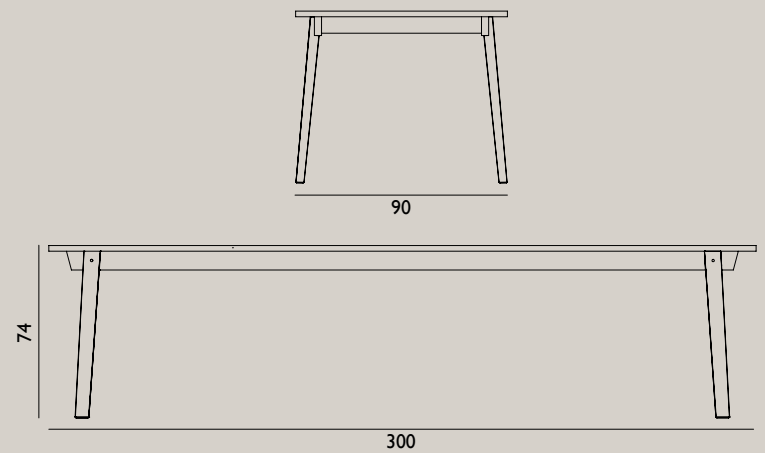

Name: Slice Table Linoleum 84x160 cm  
 Designer: Hans Hornemann  
 Dimensions: H: 74 x L: 160 x D: 84 cm  
 Material: Tabletop: Linoleum on particleboard with oak veneer edges  
 Legs: Oak

Color:

Name: Slice Table Linoleum 90x200 cm  
 Designer: Hans Hornemann  
 Dimensions: H: 74 x L: 200 x D: 90 cm  
 Material: Tabletop: Linoleum on particleboard with oak veneer edges  
 Legs: Oak

Color:

Name: Slice Table Linoleum 90x250 cm  
 Designer: Hans Hornemann  
 Dimensions: H: 74 x L: 250 x D: 90 cm  
 Material: Tabletop: Linoleum on particleboard with oak veneer edges  
 Legs: Oak

Name: Slice Table Linoleum 90x300 cm  
 Designer: Hans Hornemann  
 Dimensions: H: 74 x L: 300 x D: 90 cm  
 Material: Tabletop: Linoleum on particleboard with oak veneer edges  
 Legs: Oak

Name: Slice Table Linoleum Ø95 cm

Designer: Hans Hornemann

Dimensions: H: 74 x Ø: 95 cm

Material: Tabletop: Linoleum on particleboard with oak veneer edges  
Legs: Oak

Color:

Name: Slice Table Linoleum Ø120 cm

Designer: Hans Hornemann

Dimensions: H: 74 x Ø: 120 cm

Material: Tabletop: Linoleum on particleboard with oak veneer edges  
Legs: Oak

Color:

Name: Slice Table Linoleum Bar Table  
 Designer: Hans Hornemann  
 Dimensions: H: 103 x L: 200 x D: 90 cm  
 Material: Tabletop: Linoleum on particleboard with oak veneer edges  
 Legs: Oak