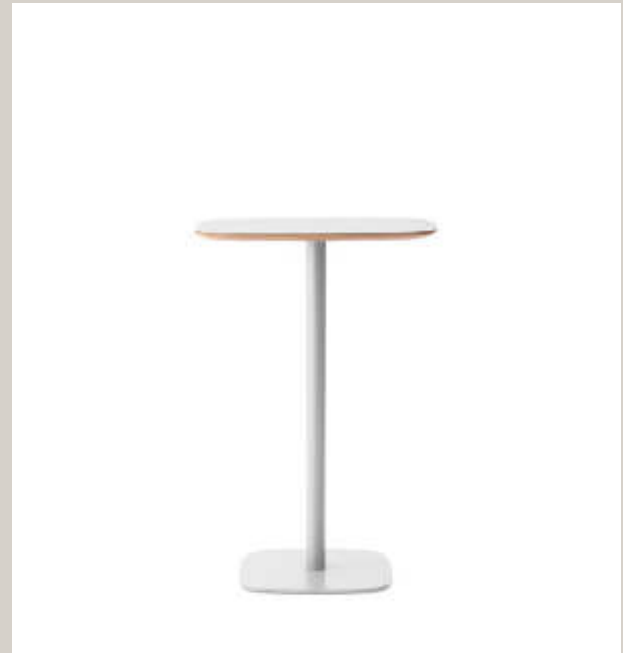

Name: Form Café Table Medium
Designer: Simon Legald
Dimensions: H: 94,5 x L: 70 x D: 70 cm
Material: Tabletop: Linoleum, Laminate (white version only)
Legs: Powder-coated steel