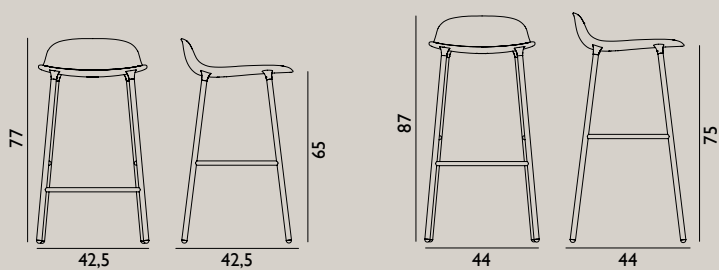

Name: Form Barstool Full Upholstery Steel, Chrome & Brass

Designer: Simon Legald

Dimensions: H65 cm / H: 77 x L: 42,5 x D: 42,5 x SH: 65 cm
H75 cm / H: 87 x L: 44 x D: 44 x SH: 75 cm

Material: Shell: PU foam with upholstery
Textile: Gabriel/Fame, Gabriel/Fame Hybrid, Gabriel/Breeze Fushion, Kvadrat/Steelcut Trio, Kvadrat/Remix or JAB/City Velvet
Leather: Sørensen Leather/Ultra
Legs: Lacquered Steel, Chrome or Brass

Shell color: All colors in available textiles

Leg color:

Name: Form Barstool Full Upholstery Wood

Designer: Simon Legald

Dimensions: H65 cm / H: 77 x L: 43 x D: 42,5 x SH: 65 cm
H75 cm / H: 87 x L: 45 x D: 45 x SH: 75 cm

Material: Shell: PU foam with upholstery
Textile: Gabriel/Fame, Gabriel/Fame Hybrid, Gabriel/Breeze Fushion, Kvadrat/Steelcut Trio, Kvadrat/Remix or JAB/City Velvet
Leather: Sørensen Leather/Ultra
Legs: Oak, Smoked Oak or Black Lacquered Wood

Shell color: All colors in available textiles

Leg color: