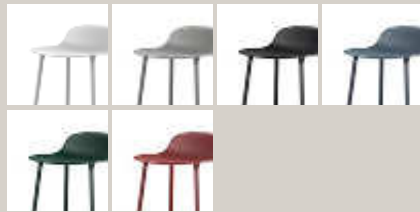

Name: Form Barstool
Designer: Simon Legald
Dimensions: H65 cm / H: 77 x L: 42,5 x D: 42,5 x SH: 65 cm
H75 cm / H: 87 x L: 44 x D: 44 x SH: 75 cm
Material: Shell: Plastic
Legs: Lacquered Steel, Chrome or Brass

Shell color:

Leg color:

Name: Form Barstool Wood
Designer: Simon Legald
Dimensions: H65 cm / H: 77 x L: 43 x D: 42,5 x SH: 65 cm
H75 cm / H: 87 x L: 45 x D: 45 x SH: 75 cm
Material: Shell: Plastic
Legs: Oak, Smoked Oak or Black Lacquered Wood

Shell color:

Leg color: