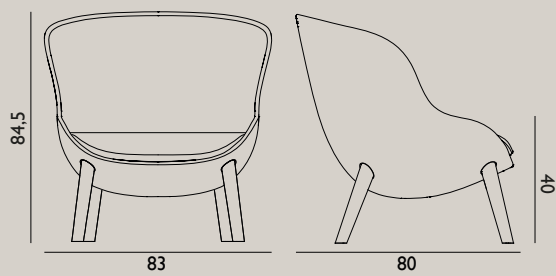

Name: Era Footstool Swivel

Designer: Simon Legald

Dimensions: H: 39 x L: 53 x D: 42 x SH: 39 cm

Material: Shell: Hard Molded PU Foam w. Steel Reinforcement, Cushion: Soft Molded PU Foam, Textile: Gabriel/Fame, Gabriel/Fame Hybrid, Gabriel/Breeze Fusion, Sørensen Leather/Ultra, JAB/City Velvet, Legs: Alu or Black Alu

Shell color: All colors in available textiles

Leg color:

Name: Hyg Lounge Chair Low  
 Designer: Simon Legald  
 Dimensions: H: 84,5 x L: 83 x D: 80 x SH: 40 cm  
 Material: Shell: Hard Molded PU Foam w. Steel Reinforcement, Cushion: Soft Molded PU Foam, Textile: Camira/Main Line Flax, Camira/Synergy, Sørensens Leather/Ultra, Sørensens Leather/Vegetal  
 Legs: Oak or Black Oak  
 Shell color: All colors in available textiles  
 Leg color:

Name: Hyg Lounge Chair High  
 Designer: Simon Legald  
 Dimensions: H: 107,5 x L: 84,5 x D: 83,5 x SH: 40 cm  
 Material: Shell: Hard Molded PU Foam w. Steel Reinforcement, Cushion: Soft Molded PU Foam, Textile: Camira/Main Line Flax, Camira/Synergy, Sørensens Leather/Ultra, Sørensens Leather/Vegetal  
 Legs: Oak or Black Oak  
 Shell color: All colors in available textiles  
 Leg color: