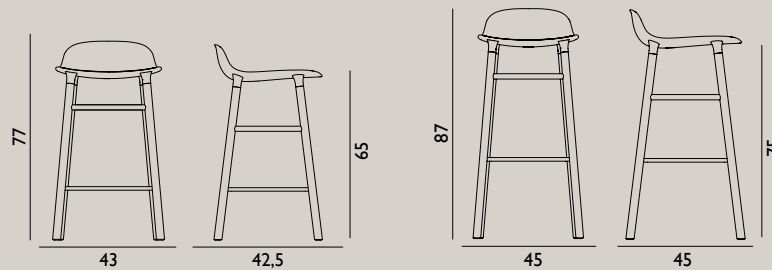

Name: Form Barstool Full Upholstery Steel, Chrome & Brass

Designer: Simon Legald

Dimensions: H65 cm / H: 77 x L: 42,5 x D: 42,5 x SH: 65 cm
H75 cm / H: 87 x L: 44 x D: 44 x SH: 75 cm

Material: Shell: PU foam with upholstery
Textile: Gabriel/Fame, Gabriel/Fame Hybrid, Gabriel/Breeze Fushion, Kvadrat/Steelcut Trio, Kvadrat/Remix or JAB/City Velvet
Leather: Sørensen Leather/Ultra
Legs: Lacquered Steel, Chrome or Brass

Shell color: All colors in available textiles

Leg color:

Name: Form Barstool Full Upholstery Wood

Designer: Simon Legald

Dimensions: H65 cm / H: 77 x L: 43 x D: 42,5 x SH: 65 cm
H75 cm / H: 87 x L: 45 x D: 45 x SH: 75 cm

Material: Shell: PU foam with upholstery
Textile: Gabriel/Fame, Gabriel/Fame Hybrid, Gabriel/Breeze Fushion, Kvadrat/Steelcut Trio, Kvadrat/Remix or JAB/City Velvet
Leather: Sørensen Leather/Ultra
Legs: Oak, Smoked Oak or Black Lacquered Wood

Shell color: All colors in available textiles

Leg color: