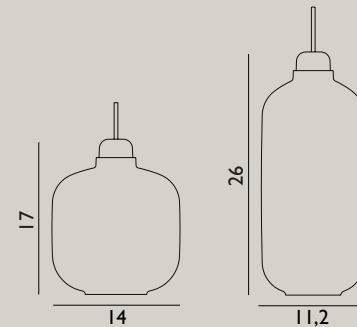

Name: Pendant

Dimensions: Small / H: 17 x Ø: 14 cm
Large / H: 26 x Ø: 11,2 cm

Material: Glass, marble, brass

Light Source: EU E14 0,5 Watt bulbs (LED).
US E12 0,5 Watt (LED).
Bulbs can be purchased separately.

Cords and switches: The pendants are provided with a 4 meter long textile cord in matching colors and a ceiling canopy.

Color: