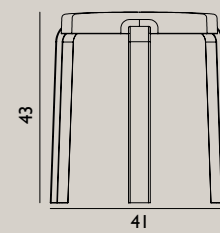

Name: Block Table  
 Designer: Simon Legald  
 Dimensions: H: 64 x L: 50 x D: 35 cm  
 Material: Steel, Ash  
 Color:

Name: Stock Table  
 Designer: Msds Studio  
 Dimensions: H: 46 x D: 37,5 x Ø: 37 cm  
 Material: Powder-coated steel  
 Color: