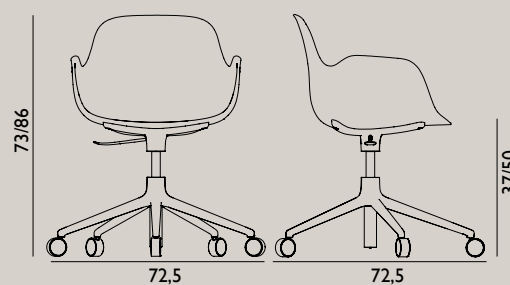

Shell color: All colors in available textiles

Leg color:

Name: Form Armchair Full Upholstery Swivel 5W Gaslift

Designer: Simon Legald

Dimensions: H: 73/86 x L: 72,5 x SH: 37/50 cm

Material: Shell: PU foam with upholstery  
Textile: Gabriel/Fame, Gabriel/Fame Hybrid, Gabriel/Breeze Fushion, Kvadrat/Steelcut Trio, Kvadrat/Remix or JAB/City Velvet  
Leather: Sørensen Leather/Ultra  
Legs: Alu, White alu or Black Alu

Shell color: All colors in available textiles

Leg color:

Name: Form Chair Rocking  
 Designer: Simon Legald  
 Dimensions: H: 73 x L: 48 x D: 69 x SH: 38 cm  
 Material: Shell: Plastic  
 Legs: Oak or Walnut