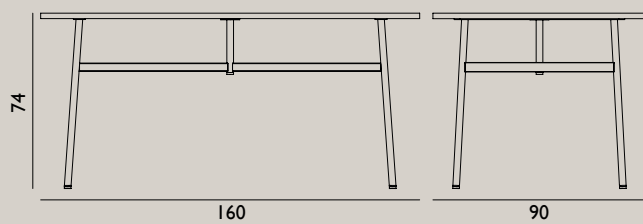

Name: Union Table 180x90 cm
Designer: Simon Legald
Dimensions: L: 180 x D: 90 cm
Material: Tabletop: "Arpa Fenix" high pressure laminate on particle board
Legs: Powder-coated steel