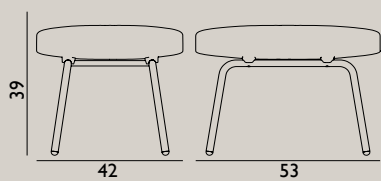

Name: Era Sofa Steel & Chrome
Designer: Simon Legald
Dimensions: H: 78 x L: 145 x D: 77 x SH: 41 cm
Material: Shell: Hard Molded PU Foam w. Steel Reinforcement, Cushion: Soft Molded PU Foam, Textile: Gabriel/Fame, Gabriel/Fame Hybrid, Gabriel/Breeze Fusion, Sørensen Leather/Ultra, JAB/City Velvet, Legs: Chrome or Black Lacquered Steel
Shell color: All colors in available textiles
Leg color: