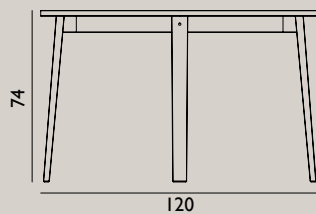

Name: Slice Table Vol. 2 84x160 cm  
 Designer: Hans Hornemann  
 Dimensions: H: 74 x L: 160 x D: 84 cm  
 Material: Tabletop: Oak veneer with matt lacquer treatment  
 Legs: Oak

Name: Slice Table Vol. 2 Ø95 cm  
 Designer: Hans Hornemann  
 Dimensions: H: 74 x Ø: 95 cm  
 Material: Tabletop: Oak veneer with matt lacquer treatment  
 Legs: Oak

Name: Slice Table Vol. 2 Ø120 cm  
 Designer: Hans Hornemann  
 Dimensions: H: 74 x Ø: 120 cm  
 Material: Tabletop: Oak veneer with matt lacquer treatment  
 Legs: Oak

Name: Slice Table Vol. 2 Ø200 cm  
 Designer: Hans Hornemann  
 Dimensions: H: 74 x Ø: 200 cm  
 Material: Tabletop: Oak veneer with matt lacquer treatment  
 Legs: Oak