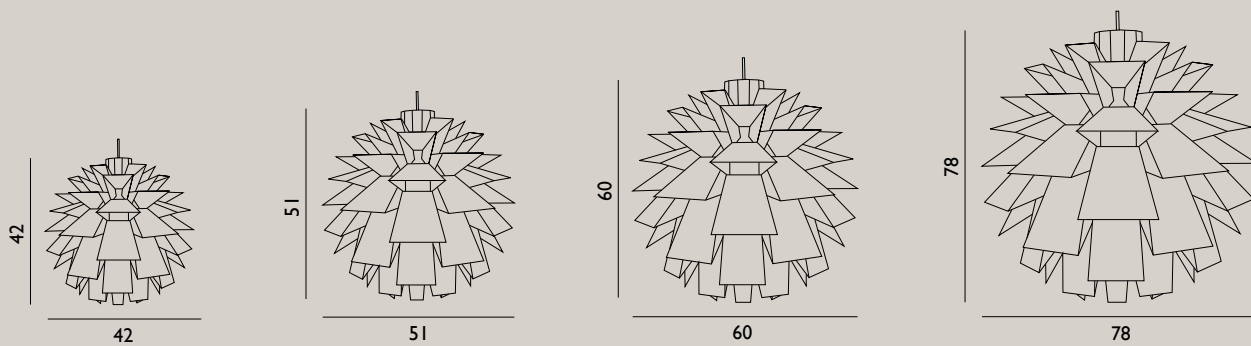

Name: Pendant

Dimensions: Small / H: 42 x Ø: 42 cm
Large / H: 51 x Ø: 51 cm
X-Large / H: 60 x Ø: 60 cm
XX-Large / H: 78 x Ø: 78 cm

Material: Lamp shade foil

Light Source: Low-energy 9 Watt bulbs are recommended.

Cords and switches: Socket and cord are sold separately.