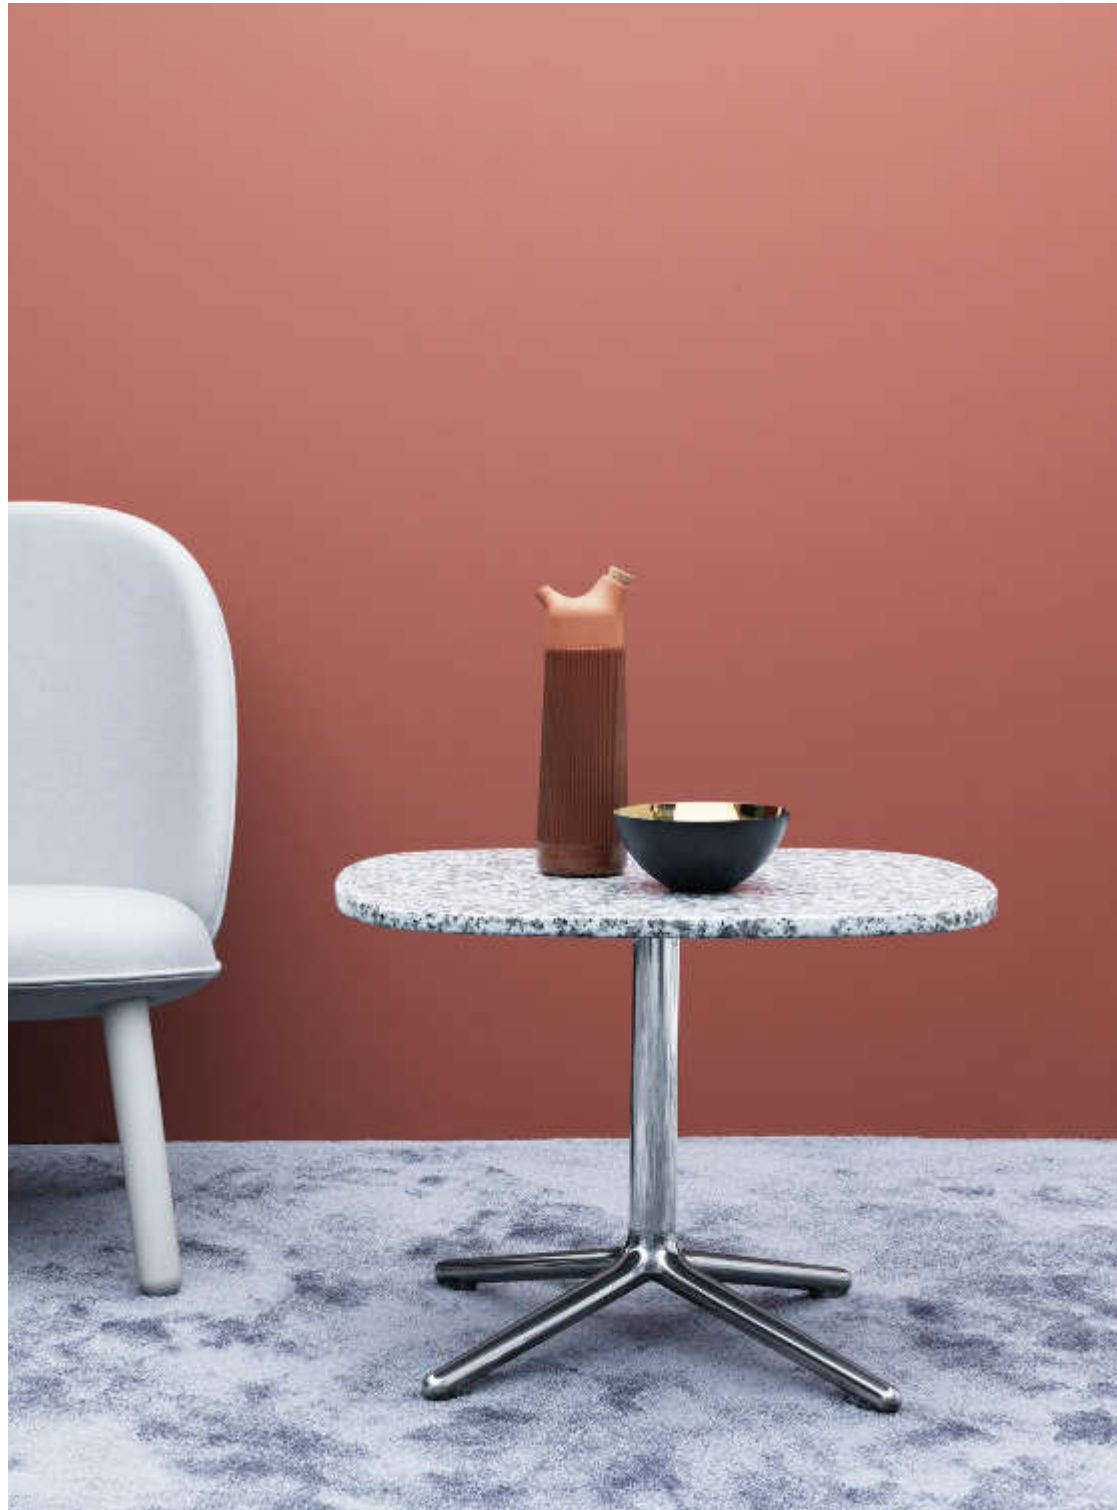

This page / Pine Table Large, Light Grey

Opposite / Pine Table Large, Dark Grey, Bell Pendant Large, Sand,  
Era Lounge Chair Low Swivel Alu,

Opposite / Grow Table 50x60 cm, Oak  
This page / Grow Table 80x80 cm, Smoked Oak. Confetti Carpet 300x400, Purple Multi.  
Rope Modular Sofa.