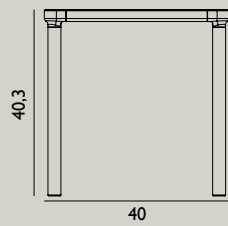

Name: Case Table Large
Designer: Hans Hornemann
Dimensions: H: 45,3 x L: 80 x D: 48 cm
Material: Table Top: Veneered Oak and Aluminum
Legs: Steel

Color (large):