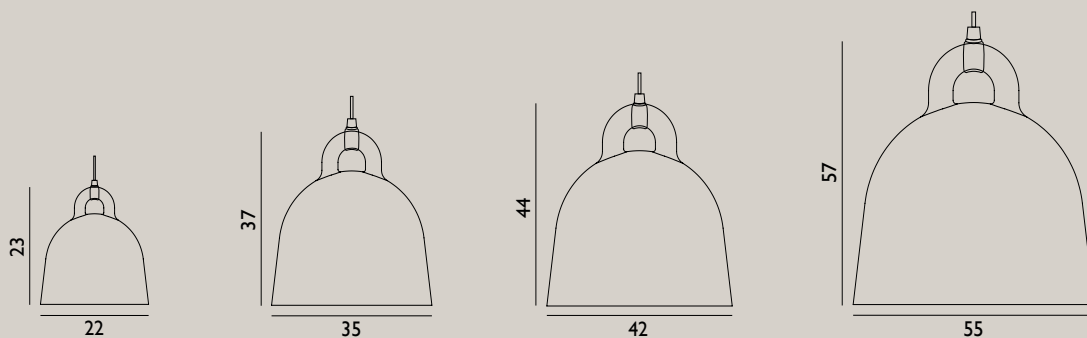

Name: Pendant

Color:

Dimensions: X-Small / H: 23 x Ø: 22 cm
Small / H: 37 x Ø: 35 cm
Medium / H: 44 x Ø: 42 cm
Large / H: 57 x Ø: 55 cm

Material: Aluminum

Light Source: X-Small: G9 Halogen (included).
20 Watt bulbs are recommended.

Other sizes: EU + CCC: E27 (big socket).
Low-energy 9 Watt bulbs are recommended.
US: E26 (big socket). Low-energy 9 Watt bulbs
are recommended.

Cords and switches: Bell lamps in white and black have matching
cords and canopies. Bell lamp in sand has a
brown cord and white canopy.
Bell lamp in grey has a black cord and black
canopy. All Bell lamps are delivered with a 4
meter textile cord.