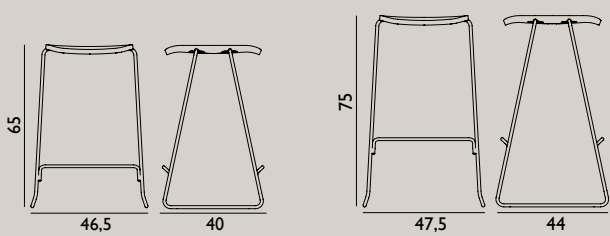

Name: Just Barstool
Designer: Iskos-Berlin
Dimensions: H65 cm / H: 65 x L: 46,5 x D: 40 x SH: 65 cm
H75 cm / H: 75 x L: 47,5 x D: 44 x SH: 75 cm
Material: Lacquered Oak Veneer or Black Stained Brown Ash
Legs: Chrome or Black Lacquered Steel

Shell color:

Leg color:

Name: Just Barstool W. Back
Designer: Iskos-Berlin
Dimensions: H65 cm / H: 80 x L: 46,5 x D: 42 x SH: 65 cm
H75 cm / H: 90 x L: 47,5 x D: 44 x SH: 75 cm
Material: Lacquered Oak Veneer or Black Stained Brown Ash
Legs: Chrome or Black Lacquered Steel

Shell color:

Leg color: