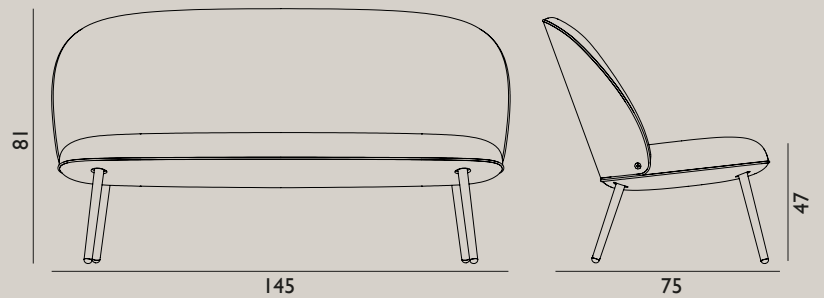

Name: Ace Sofa Brass & Black Metallic
Designer: Hans Hornemann
Dimensions: H: 81 x L: 145 x D: 75 x SH: 45 cm
Material: Shell: Veneer, PU Foam, Steel reinforcement.
Textile: Main Line Flax, Synergy, City Velvet, Cord Uno, Ultra Leather
Legs: Brass or Black Metallic
Shell color: All colors in available textiles
Leg color: