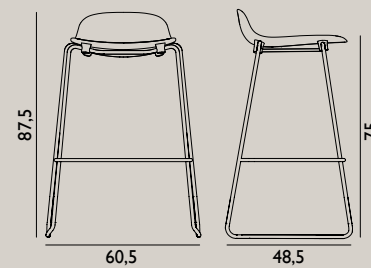

Leg color:

Name: Form Chair Stacking  
 Designer: Simon Legald  
 Dimensions: H: 80 x L: 58,5 x D: 52 x SH: 44  
 Material: Shell: Plastic  
 Legs: Steel or Chrome

Shell color:

Leg color:

Name: Form Barstool Stacking  
 Designer: Simon Legald  
 Dimensions: H65 cm / H: 77,5 x L: 58,5 x D: 45 x SH: 65 cm  
 H75 cm / H: 87,5 x L: 60,5 x D: 48,5 x SH: 75 cm  
 Material: Shell: Plastic  
 Legs: Steel or Chrome

Shell color: All colors in available textiles

Leg color:

Name: Form Barstool Full Upholstery Stacking

Designer: Simon Legald

Dimensions: H65 cm / H: 77,5 x L: 58,5 x D: 45 x SH: 65 cm  
H75 cm / H: 87,5 x L: 60,5 x D: 48,5 x SH: 75 cm

Shell color: All colors in available textiles

Leg color:

**Name:** Form Barstool  
**Designer:** Simon Legald  
**Dimensions:** H65 cm / H: 77 x L: 42,5 x D: 42,5 x SH: 65 cm  
 H75 cm / H: 87 x L: 44 x D: 44 x SH: 75 cm  
**Material:** Shell: Plastic  
 Legs: Lacquered Steel, Chrome or Brass