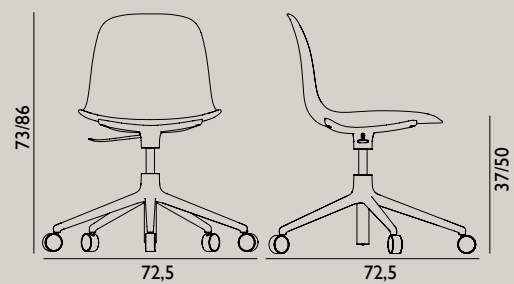

Shell color: All colors in available textiles

Leg color:

Name: Form Chair Swivel 4 Leg  
 Designer: Simon Legald  
 Dimensions: H: 80 x L: 70,5 x SH: 44 cm  
 Material: Shell: Plastic  
 Legs: Alu, White Alu or Black Alu

Name: Form Chair Swivel 5 W Gaslift  
 Designer: Simon Legald  
 Dimensions: H: 73/86 x L: 72,5 x SH: 37/50 cm  
 Material: Shell: Plastic  
 Legs: Alu, White Alu or Black Alu

Name: Form Armchair Swivel 4 Leg  
 Designer: Simon Legald  
 Dimensions: H: 80 x L: 70,5 x SH: 44 cm  
 Material: Shell: Plastic  
 Legs: Alu, White Alu or Black Alu