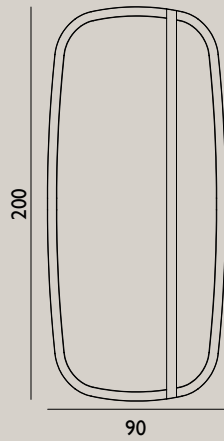

Name: Oona Rug 140x140 cm
Designer: Simon Legald
Dimensions: W: 145 x L: 140 cm
Material: 100 % New Zealand Wool
Color: