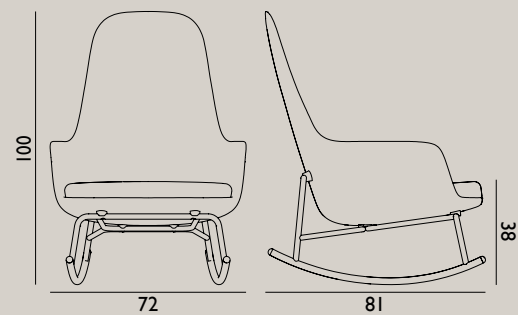

Name: Era Rocking Chair Low

Designer: Simon Legald

Dimensions: H: 75 x L: 72 x D: 80 x SH: 38 cm

Material: Shell: Hard Molded PU Foam w. Steel Reinforcement, Cushion: Soft Molded PU Foam, Textile: Gabriel/Fame, Gabriel/Fame Hybrid, Gabriel/Breeze Fusion, Sørensens Leather/Ultra, JAB/City Velvet, Legs: Chrome

Shell color: All colors in available textiles

Leg color:

Name: Era Rocking Chair High

Designer: Simon Legald

Dimensions: H: 100 x L: 72 x D: 81 x SH: 38 cm

Material: Shell: Hard Molded PU Foam w. Steel Reinforcement, Cushion: Soft Molded PU Foam, Textile: Gabriel/Fame, Gabriel/Fame Hybrid, Gabriel/Breeze Fusion, Sørensens Leather/Ultra, JAB/City Velvet, Legs: Chrome

Shell color: All colors in available textiles

Leg color: