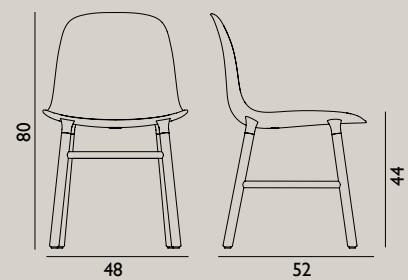

# Collection Overview

Name: Form Chair Steel, Chrome & Brass  
 Designer: Simon Legald  
 Dimensions: H: 80 x L: 48 x D: 52 x SH: 44 cm  
 Material: Shell: Plastic  
 Legs: Lacquered Steel, Chrome or Brass

Name: Form Chair Wood  
 Designer: Simon Legald  
 Dimensions: H: 80 x L: 48 x D: 52 x SH: 44 cm  
 Material: Shell: Plastic  
 Legs: Oak, Walnut or Black Lacquered Wood

Name: Form Armchair Steel, Chrome & Brass