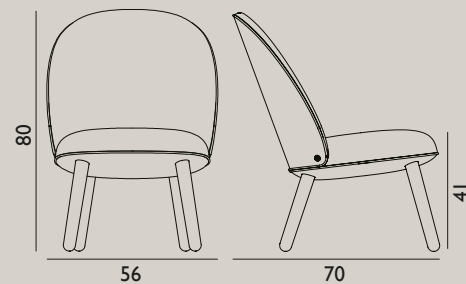

Name: Ace Chair Wood
Designer: Hans Hornemann
Dimensions: H: 80 x L: 46 x D: 50 x SH: 47 cm
Material: Shell: Veneer, PU Foam, Steel reinforcement.
Textile: Main Line Flax, Synergy, City Velvet,
Cord Uno, Ultra Leather
Legs: Oak, Stained Oak or Black Oak
Shell color: All colors in available textiles.
Leg color:

Name: Ace Lounge Chair Wood
Designer: Hans Hornemann
Dimensions: H: 80 x L: 56 x D: 70 x SH: 41 cm
Material: Shell: Veneer, PU Foam, Steel reinforcement.
Textile: Main Line Flax, Synergy, City Velvet,
Cord Uno, Ultra Leather
Legs: Oak, Stained Oak or Black Oak
Shell color: All colors in available textiles.
Leg color: