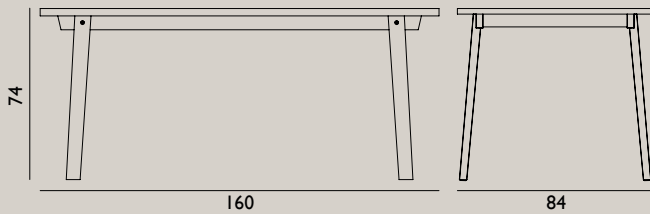

Color:

Name: My Table Small  
 Designer: Nicholai Wiig Hansen  
 Dimensions: H: 74 x L: 90 x D: 90 cm  
 Material: Lacquered Steel, Laminate  
 Color:

Name: My Table Large  
 Designer: Nicholai Wiig Hansen  
 Dimensions: H: 74 x L: 200 x D: 90 cm  
 Material: Lacquered Steel, Laminate  
 Color:

Name: Slice Table Vol. 2 84x160 cm  
 Designer: Hans Hornemann  
 Dimensions: H: 74 x L: 160 x D: 84 cm  
 Material: Tabletop: Oak veneer with matt lacquer treatment  
 Legs: Oak

Name: Slice Table Vol. 2 Ø95 cm  
 Designer: Hans Hornemann  
 Dimensions: H: 74 x Ø: 95 cm  
 Material: Tabletop: Oak veneer with matt lacquer treatment  
 Legs: Oak