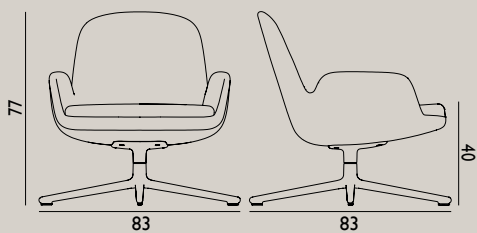

Shell color: All colors in available textiles

Leg color:

**Name:** Era Lounge Chair Low Swivel  
**Designer:** Simon Legald  
**Dimensions:** H: 77 x L: 83 x D: 83 x SH: 40 cm  
**Material:** Shell: Hard Molded PU Foam w. Steel Reinforcement, Cushion: Soft Molded PU Foam, Textile: Gabriel/Fame, Gabriel/Fame Hybrid, Gabriel/Breeze Fusion, Sørensen Leather/Ultra, JAB/City Velvet, Legs: Alu or Black Alu  
**Shell color:** All colors in available textiles  
**Leg color:**

**Name:** Era Lounge Chair High Swivel  
**Designer:** Simon Legald  
**Dimensions:** H: 103 x L: 83 x D: 83 x SH: 40 cm  
**Material:** Shell: Hard Molded PU Foam w. Steel Reinforcement, Cushion: Soft Molded PU Foam, Textile: Gabriel/Fame, Gabriel/Fame Hybrid, Gabriel/Breeze Fusion, Sørensen Leather/Ultra, JAB/City Velvet, Legs: Alu or Black Alu  
**Shell color:** All colors in available textiles  
**Leg color:**