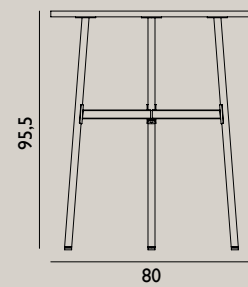

Name: Union Table Ø80xH74,5 cm
Designer: Simon Legald
Dimensions: H: 74,5 x Ø: 80 cm
Material: Tabletop: "Arpa Fenix" high pressure laminate on particle board
Legs: Powder-coated steel

Color:

Name: Union Table Ø80xH95,5 cm
Designer: Simon Legald
Dimensions: H: 95,5 x Ø: 80 cm
Material: Tabletop: "Arpa Fenix" high pressure laminate on particle board
Legs: Powder-coated steel

Color: