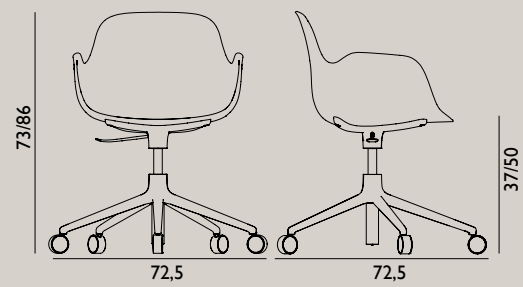

Shell color: All colors in available textiles

Leg color:

Name: Form Chair Swivel 4 Leg  
 Designer: Simon Legald  
 Dimensions: H: 80 x L: 70,5 x SH: 44 cm  
 Material: Shell: Plastic  
 Legs: Alu, White Alu or Black Alu

Name: Form Chair Swivel 5 W Gaslift  
 Designer: Simon Legald  
 Dimensions: H: 73/86 x L: 72,5 x SH: 37/50 cm  
 Material: Shell: Plastic  
 Legs: Alu, White Alu or Black Alu

Name: Form Armchair Swivel 4 Leg  
 Designer: Simon Legald  
 Dimensions: H: 80 x L: 70,5 x SH: 44 cm  
 Material: Shell: Plastic  
 Legs: Alu, White Alu or Black Alu

Name: Form Armchair Swivel 5 W Gaslift  
 Designer: Simon Legald  
 Dimensions: H: 73/86 x L: 72,5 x SH: 37/50 cm  
 Material: Shell: Plastic  
 Legs: Alu, White Alu or Black Alu

Name: Form Chair Full Upholstery Swivel 4 Leg  
 Designer: Simon Legald  
 Dimensions: H: 80 x L: 70,5 x SH: 44 cm  
 Material: Shell: PU foam with upholstery  
 Textile: Gabriel/Fame, Gabriel/Fame Hybrid, Gabriel/Breeze Fushion, Kvadrat/Steelcut Trio, Kvadrat/Remix or JAB/City Velvet  
 Leather: Sørensen Leather/Ultra  
 Legs: Alu, White Alu or Black Alu  
 Shell color: All colors in available textiles