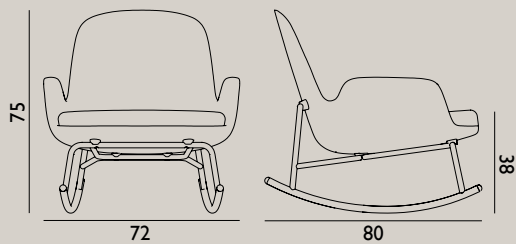

Name: Era Rocking Chair High

Designer: Simon Legald

Dimensions: H: 100 x L: 72 x D: 81 x SH: 38 cm

Material: Shell: Hard Molded PU Foam w. Steel Reinforcement, Cushion: Soft Molded PU Foam, Textile: Gabriel/Fame, Gabriel/Fame Hybrid, Gabriel/Breeze Fusion, Sørensens Leather/Ultra, JAB/City Velvet, Legs: Chrome

Shell color: All colors in available textiles

Leg color: