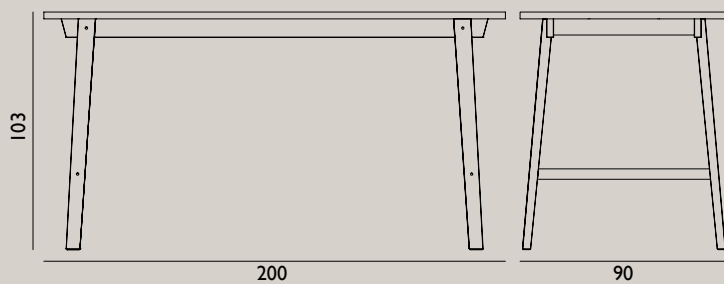

Name: Slice Table Vol. 2 Bar Table
Designer: Hans Hornemann
Dimensions: H: 103 x L: 200 x D: 90 cm
Material: Tabletop: Oak veneer with matt lacquer treatment
Legs: Oak

Name: Slice Table Vol. 2 Bench
Designer: Hans Hornemann
Dimensions: H: 42 x L: 160 x D: 38 cm
Material: Tabletop: Oak veneer with matt lacquer treatment
Legs: Oak