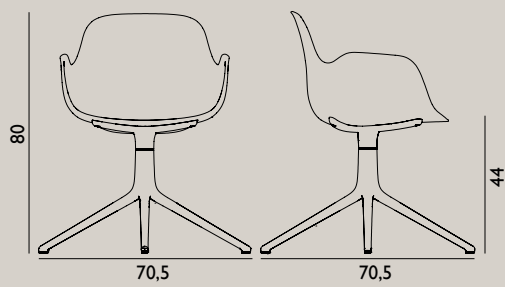

Shell color: All colors in available textiles

Leg color:

Name: Form Chair Swivel 4 Leg  
 Designer: Simon Legald  
 Dimensions: H: 80 x L: 70,5 x SH: 44 cm  
 Material: Shell: Plastic  
 Legs: Alu, White Alu or Black Alu

Name: Form Chair Swivel 5 W Gaslift  
 Designer: Simon Legald  
 Dimensions: H: 73/86 x L: 72,5 x SH: 37/50 cm  
 Material: Shell: Plastic  
 Legs: Alu, White Alu or Black Alu

Name: Form Armchair Swivel 4 Leg  
 Designer: Simon Legald  
 Dimensions: H: 80 x L: 70,5 x SH: 44 cm  
 Material: Shell: Plastic  
 Legs: Alu, White Alu or Black Alu