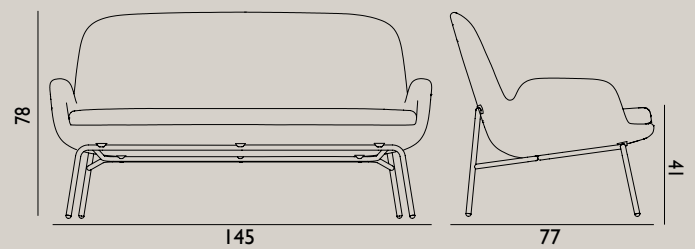

Name: Era Footstool Steel & Chrome
Designer: Simon Legald
Dimensions: H: 39 x L: 53 x D: 42 cm
Material: Shell: Hard Molded PU Foam w. Steel Reinforcement, Cushion: Soft Molded PU Foam, Textile: Gabriel/Fame, Gabriel/Fame Hybrid, Gabriel/Breeze Fusion, Sørensen Leather/Ultra, JAB/City Velvet, Legs: Chrome or Black Lacquered Steel
Shell color: All colors in available textiles
Leg color:

Name: Era Sofa Steel & Chrome
Designer: Simon Legald
Dimensions: H: 78 x L: 145 x D: 77 x SH: 41 cm
Material: Shell: Hard Molded PU Foam w. Steel Reinforcement, Cushion: Soft Molded PU Foam, Textile: Gabriel/Fame, Gabriel/Fame Hybrid, Gabriel/Breeze Fusion, Sørensen Leather/Ultra, JAB/City Velvet, Legs: Chrome or Black Lacquered Steel
Shell color: All colors in available textiles
Leg color: