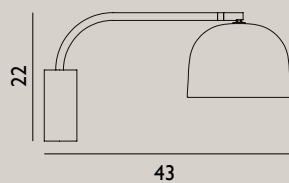

Category: Wall Lamp

Dimensions: Large / H: 32 x D: 111 x Ø: 17,5 cm

Material: Steel, granite

Light Source: Replaceable LED light source with dispersion lens.
LED 4kWh/1000h

Cords and switches: The wall lamp comes with dimmer.
Textile-covered cord.

Color: