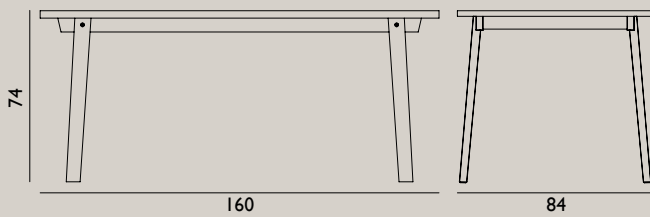

Name: Slice Table Linoleum 84x160 cm
Designer: Hans Hornemann
Dimensions: H: 74 x L: 160 x D: 84 cm
Material: Tabletop: Linoleum on particleboard with oak veneer edges
Legs: Oak

Color:

Name: Slice Table Linoleum 90x200 cm
Designer: Hans Hornemann
Dimensions: H: 74 x L: 200 x D: 90 cm
Material: Tabletop: Linoleum on particleboard with oak veneer edges
Legs: Oak

Color: