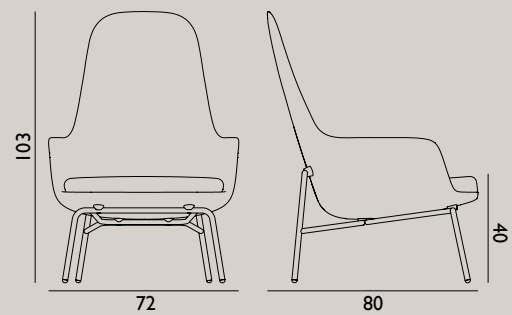

Name: Era Lounge Chair Low Steel & Chrome
Designer: Simon Legald
Dimensions: H: 77 x L: 72 x D: 75 x SH: 40 cm
Material: Shell: Hard Molded PU Foam w. Steel Reinforcement, Cushion: Soft Molded PU Foam, Textile: Gabriel/Fame, Gabriel/Fame Hybrid, Gabriel/Breeze Fusion, Sørensen Leather/Ultra, JAB/City Velvet, Legs: Chrome or Black Lacquered Steel
Shell color: All colors in available textiles
Leg color:

Name: Era Lounge Chair High Steel & Chrome
Designer: Simon Legald
Dimensions: H: 103 x L: 72 x D: 80 x SH: 40 cm
Material: Shell: Hard Molded PU Foam w. Steel Reinforcement, Cushion: Soft Molded PU Foam, Textile: Gabriel/Fame, Gabriel/Fame Hybrid, Gabriel/Breeze Fusion, Sørensen Leather/Ultra, JAB/City Velvet, Legs: Chrome or Black Lacquered Steel
Shell color: All colors in available textiles
Leg color: