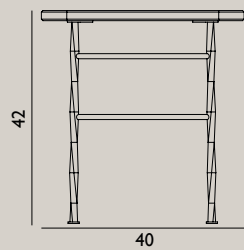

Name: Terra Table Small
Designer: Simon Legald
Dimensions: H: 42 x L: 40 x D: 40 cm
Material: Tabletop: Terrazzo (Concrete, Marble)
Legs: Lacquered Steel