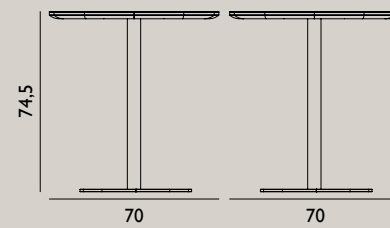

Name: Journal Desk
Designer: Simon Legald
Dimensions: H: 74 x L: 130 x D: 65 cm
Material: Table-top: Laminate
Legs: Powder-coated steel
Drawer: Steel

Color:

Name: Form Café Table Small
Designer: Simon Legald
Dimensions: H: 74,5 x L: 70 x D: 70 cm
Material: Tabletop: Linoleum, Laminate (white version only)
Legs: Powder-coated steel

Color: