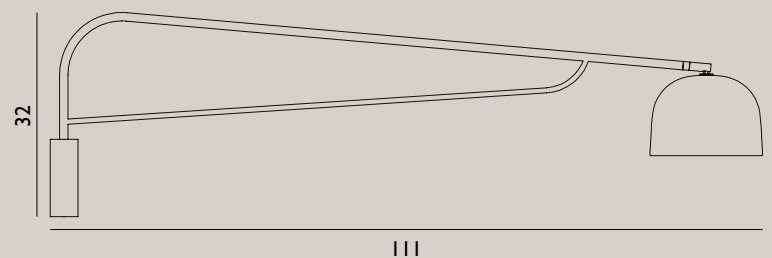

Name: Wall Lamp

Dimensions: Small / H: 22 x D: 43 x Ø: 17,5 cm

Material: Steel, granite

Light Source: Replaceable LED light source with dispersion lens.
LED 4kWh/1000h

Cords and switches: The wall lamp comes with dimmer.
Textile-covered cord.

Color:

Category: Wall Lamp

Dimensions: Large / H: 32 x D: 111 x Ø: 17,5 cm

Material: Steel, granite

Light Source: Replaceable LED light source with dispersion lens.
LED 4kWh/1000h

Cords and switches: The wall lamp comes with dimmer.
Textile-covered cord.

Color: