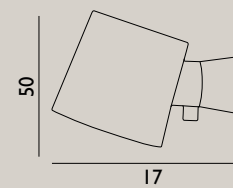

Name: Floor Lamp

Dimensions: H: 122 x L: 41 x D: 36 cm

Material: Powder coated metal

Light Source: SMD 2835 LED chip (not replaceable).
Light source power: 11 Watt

Cords and switches: Stage lamp is delivered with a 2 meter textile cord in matching colors.
Switch is placed on the handle.

Color:

Name: Wall Lamp

Dimensions: H: 9,7 x L: 17 x Ø: 10 cm

Material: Powder coated metal, ash wood

Light Source: EU E14 (small socket).
0,5 Watt bulbs (LED) are recommended.

Cords and switches: Rise is delivered with a 2 meter white textile cord with a switch.

Color: