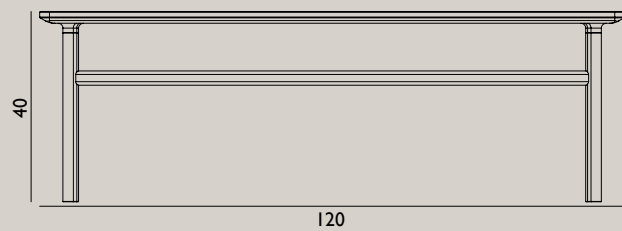

Color:

Name: Grow Table 70x120 cm  
 Designer: Simon Legald  
 Dimensions: H: 40 x L: 120 x D: 70 cm  
 Material: Solid Laquered Oak

Color:

Name: Slice Coffee Table & Slice Coffee Table Linoleum  
 Designer: Hans Hornemann  
 Dimensions: H: 39 x L: 100 x D: 42 cm  
 Material: Tabletop: Oak veneer with matt lacquer treatment  
 Tabletop Linoleum: Linoleum on particleboard, with oak veneer edges  
 Legs: Oak