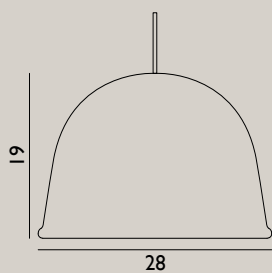

Name: Pendant

Dimensions: H: 19 x Ø: 28 cm

Material: Powder Coated Steel

Light Source: E27 socket. Bulb is not included.
The lamp is compatible with bulbs from all energy classes.

Cords and switches: The lamp is delivered with canopy and 4 m textile covered cord.

Name: Pendant

Dimensions: Small / H: 17 x Ø: 20 cm
Large / H: 30 x Ø: 45 cm

Material: Glass, steel

Light Source: Small: EU G9 Halogen (included).
20 Watt bulbs are recommended.
Large: EU E27 (big socket).
Low-energy 9 Watt bulbs are recommended.

Cords and switches: Delivered with a 4 meter textile cord and fitting in a matching color.
A white ceiling canopy is included.