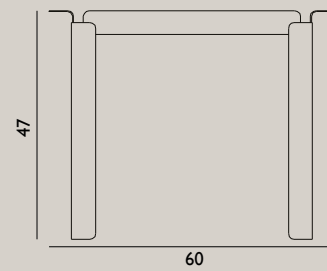

Name: Box Table Large
Designer: Peter Johansen
Dimensions: H: 47,5 x L: 60 x D: 33 cm
Material: Steel