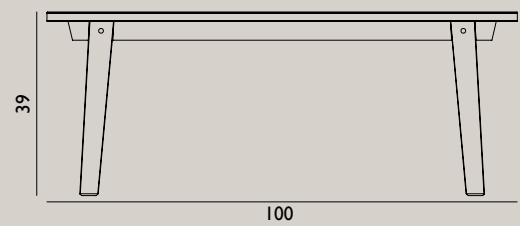

Name: Grow Table 70x120 cm
Designer: Simon Legald
Dimensions: H: 40 x L: 120 x D: 70 cm
Material: Solid Laquered Oak

Color:

Name: Slice Coffee Table & Slice Coffee Table Linoleum
Designer: Hans Hornemann
Dimensions: H: 39 x L: 100 x D: 42 cm
Material: Tabletop: Oak veneer with matt lacquer treatment
Tabletop Linoleum: Linoleum on particleboard, with oak veneer edges
Legs: Oak

Linoleum color: