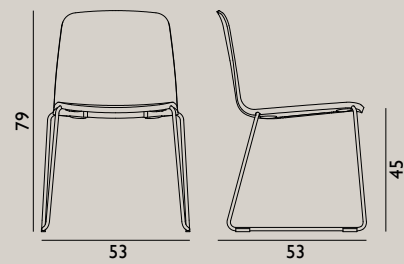

Name: Just Chair Full Upholstery
Designer: Iskos-Berlin
Dimensions: H: 79 x L: 53 x D: 53 x SH: 45 cm
Material: Shell: PU foam with upholstery
Textile: Gabriel/Fame, Gabriel/Crisp, Gabriel/Breeze Fusion, Kvadrat/Hallingdal
Leather: Sørensens Leather/Ultra
Legs: Chrome or Black Lacquered Steel

Shell color: All colors in available textiles