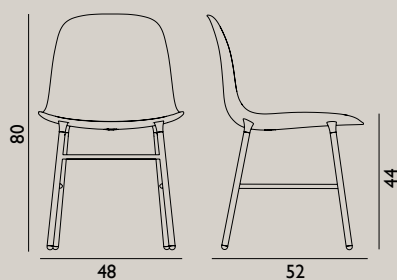

Name: Form Chair Full Upholstery Wood

Designer: Simon Legald

Dimensions: H: 80 x L: 48 x D: 52 x SH: 44 cm

Material: Shell: PU foam with upholstery
Textile: Gabriel/Fame, Gabriel/Fame Hybrid, Gabriel/Breeze Fushion, Kvadrat/Steelcut Trio, Kvadrat/Remix or JAB/City Velvet
Leather: Sørensens Leather/Ultra
Legs: Oak, Walnut or Black lacquered wood

Shell color: All colors in available textiles

Leg color: