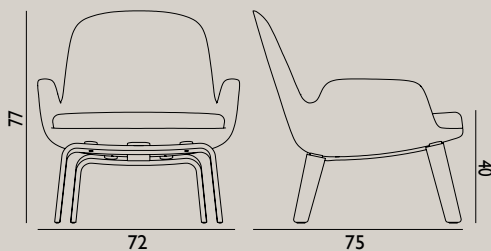

Name: Era Lounge Chair High Wood
Designer: Simon Legald
Dimensions: H: 103 x L: 72 x D: 80 x SH: 40 cm
Material: Shell: Hard Molded PU Foam w. Steel Reinforcement, Cushion: Soft Molded PU Foam, Textile: Gabriel/Fame, Gabriel/Fame Hybrid, Gabriel/Breeze Fusion, Sørensen Leather/Ultra, JAB/City Velvet, Legs: Oak, Walnut or Black Lacquered Wood
Shell color: All colors in available textiles
Leg color: