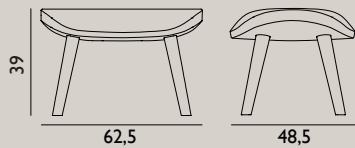

Name: Hyg Footstool
Designer: Simon Legald
Dimensions: H: 39 x L: 62,5 x D: 48,5 x SH: 39 cm
Material: Shell: Hard Molded PU Foam w. Steel Reinforcement, Cushion: Soft Molded PU Foam, Textile: Camira/Main Line Flax, Camira/Synergy, Sørensens Leather/Ultra, Sørensens Leather/Vegetal
Legs: Oak or Black Oak
Shell color: All colors in available textiles
Leg color: