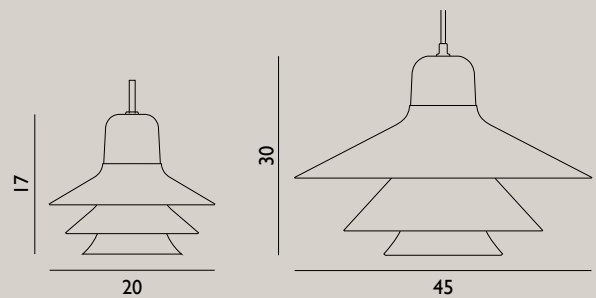

Name: Pendant

Dimensions: H: 19 x Ø: 28 cm

Material: Powder Coated Steel

Light Source: E27 socket. Bulb is not included.
The lamp is compatible with bulbs from all energy classes.

Cords and switches: The lamp is delivered with canopy and 4 m textile covered cord.

Name: Pendant

Dimensions: Small / H: 17 x Ø: 20 cm
Large / H: 30 x Ø: 45 cm

Material: Glass, steel

Light Source: Small: EU G9 Halogen (included).
20 Watt bulbs are recommended.
Large: EU E27 (big socket).
Low-energy 9 Watt bulbs are recommended.

Cords and switches: Delivered with a 4 meter textile cord and fitting in a matching color.
A white ceiling canopy is included.