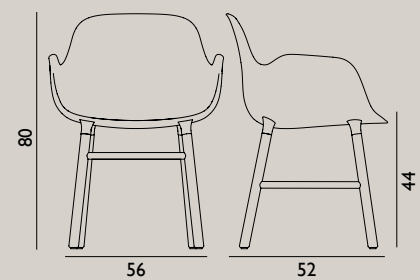

Name: Form Chair Wood  
 Designer: Simon Legald  
 Dimensions: H: 80 x L: 48 x D: 52 x SH: 44 cm  
 Material: Shell: Plastic  
 Legs: Oak, Walnut or Black Lacquered Wood

Name: Form Armchair Steel, Chrome & Brass

Designer: Simon Legald

Dimensions: H: 80 x L: 48 x D: 52 x SH: 44 cm

Material: Shell: Plastic  
Legs: Lacquered Steel, Chrome or Brass

Shell color:

Leg color:

Name: Form Armchair Wood

Designer: Simon Legald

Dimensions: H: 80 x L: 48 x D: 52 x SH: 44 cm

Material: Shell: Plastic  
Legs: Oak, Walnut or Black Lacquered Wood

Shell color:

Leg color:

Name: Form Chair Full Upholstery Steel, Chrome & Brass

Designer: Simon Legald