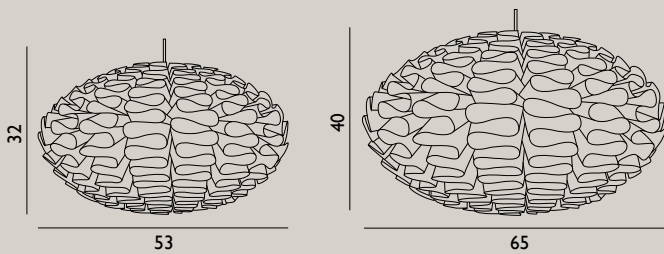

Name: Pendant

Dimensions: Small / H: 32 x Ø: 53 cm
Large / H: 40 x Ø: 65 cm

Material: Lamp shade foil

Light Source: Low-energy 9 Watt bulbs are recommended.

Cords and switches: Socket and cord are sold separately.

Name: Pendant

Dimensions: Large / H: 53 x Ø: 51 cm
X-Large / H: 63 x Ø: 60 cm

Material: Lamp shade foil

Light Source: Low-energy 9 Watt bulbs are recommended.

Cords and switches: Socket and cord are sold separately.