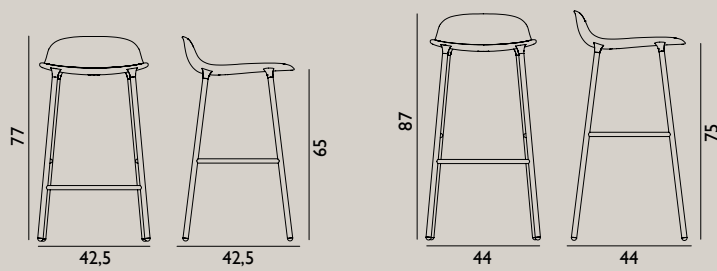

Shell color: All colors in available textiles

Leg color:

**Name:** Form Barstool  
**Designer:** Simon Legald  
**Dimensions:** H65 cm / H: 77 x L: 42,5 x D: 42,5 x SH: 65 cm  
 H75 cm / H: 87 x L: 44 x D: 44 x SH: 75 cm  
**Material:** Shell: Plastic  
 Legs: Lacquered Steel, Chrome or Brass

Shell color:

Leg color:

**Name:** Form Barstool Wood  
**Designer:** Simon Legald  
**Dimensions:** H65 cm / H: 77 x L: 43 x D: 42,5 x SH: 65 cm  
 H75 cm / H: 87 x L: 45 x D: 45 x SH: 75 cm  
**Material:** Shell: Plastic  
 Legs: Oak, Smoked Oak or Black Lacquered Wood