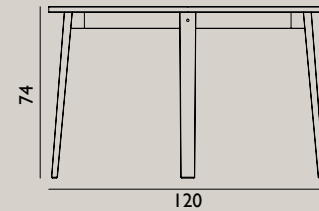

Color:

Name: Slice Table Linoleum 90x250 cm  
 Designer: Hans Hornemann  
 Dimensions: H: 74 x L: 250 x D: 90 cm  
 Material: Tabletop: Linoleum on particleboard with oak veneer edges  
 Legs: Oak

Name: Slice Table Linoleum 90x300 cm  
 Designer: Hans Hornemann  
 Dimensions: H: 74 x L: 300 x D: 90 cm  
 Material: Tabletop: Linoleum on particleboard with oak veneer edges  
 Legs: Oak

Name: Slice Table Linoleum Ø95 cm

Designer: Hans Hornemann

Dimensions: H: 74 x Ø: 95 cm

Material: Tabletop: Linoleum on particleboard with oak veneer edges  
Legs: Oak

Color:

Name: Slice Table Linoleum Ø120 cm

Designer: Hans Hornemann

Dimensions: H: 74 x Ø: 120 cm

Material: Tabletop: Linoleum on particleboard with oak veneer edges  
Legs: Oak

Color:

Name: Slice Table Linoleum Bar Table  
 Designer: Hans Hornemann  
 Dimensions: H: 103 x L: 200 x D: 90 cm  
 Material: Tabletop: Linoleum on particleboard with oak veneer edges  
 Legs: Oak