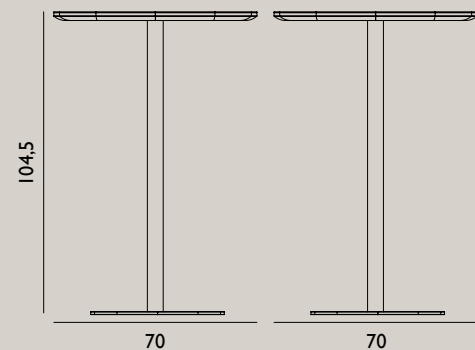

Color:

Name: Form Café Table Medium  
 Designer: Simon Legald  
 Dimensions: H: 94,5 x L: 70 x D: 70 cm  
 Material: Tabletop: Linoleum, Laminate (white version only)  
 Legs: Powder-coated steel

Name: Form Café Table Large  
 Designer: Simon Legald  
 Dimensions: H: 104,5 x L: 70 x D: 70 cm  
 Material: Tabletop: Linoleum, Laminate (white version only)  
 Legs: Powder-coated steel

Name: Form Table 120x120 cm  
 Designer: Simon Legald  
 Dimensions: H: 74,4 x L: 120 x D: 120 cm  
 Material: Tabletop: Linoleum, Laminate (white version only)  
 Legs: Oak

Color:

Name: Form Table 95x200 cm  
 Designer: Simon Legald  
 Dimensions: H: 74,4 x L: 200 x D: 95 cm  
 Material: Tabletop: Linoleum, Laminate (white version only)  
 Legs: Oak