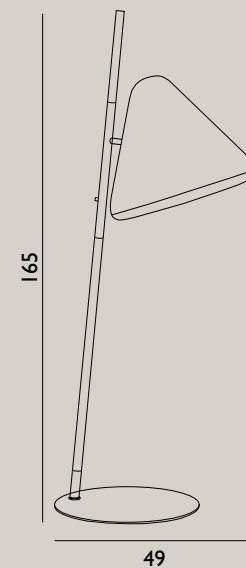

Name: Pendant

Dimensions: Small / H: 42 x Ø: 42 cm  
 Large / H: 51 x Ø: 51 cm  
 X-Large / H: 60 x Ø: 60 cm  
 XX-Large / H: 78 x Ø: 78 cm

Material: Lamp shade foil

Light Source: Low-energy 9 Watt bulbs are recommended.

Cords and switches: Socket and cord are sold separately.

Name: Pendant

Dimensions: Large / H: 53 x Ø: 51 cm  
X-Large / H: 63 x Ø: 60 cm

Material: Lamp shade foil

Light Source: Low-energy 9 Watt bulbs are recommended.

**Color:**

**Name:** Floor Lamp

**Dimensions:** H: 165 x Ø: 49 cm

**Material:** Steel, beech, acrylic diffuser

**Light Source:** EU E27 (big socket).  
Low-energy 9 Watt bulbs are recommended

**Cords and switches:** Hello lamp is delivered with a 4 meter textile cord with a switch.

**Color:**

**Name:** Floor Lamp

**Dimensions:** H: 122 x L: 41 x D: 36 cm

**Material:** Powder coated metal

**Light Source:** SMD 2835 LED chip (not replaceable).  
Light source power: 11 Watt

**Cords and switches:** Stage lamp is delivered with a 2 meter textile cord in matching colors.  
Switch is placed on the handle.