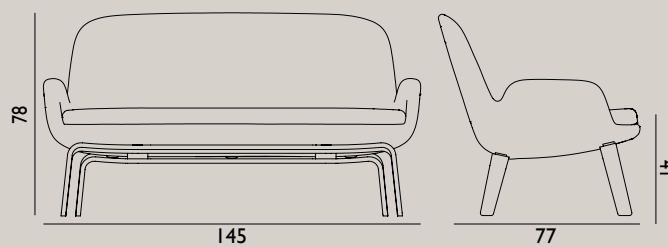

Name: Era Footstool Wood
Designer: Simon Legald
Dimensions: H: 39 x L: 53 x D: 42 cm
Material: Shell: Hard Molded PU Foam w. Steel Reinforcement, Cushion: Soft Molded PU Foam, Textile: Gabriel/Fame, Gabriel/Fame Hybrid, Gabriel/Breeze Fusion, Sørensen Leather/Ultra, JAB/City Velvet, Legs: Oak, Walnut or Black Lacquered Wood
Shell color: All colors in available textiles
Leg color:

Name: Era Sofa Wood
Designer: Simon Legald
Dimensions: H: 78 x L: 145 x D: 77 x SH: 41 cm
Material: Shell: Hard Molded PU Foam w. Steel Reinforcement, Cushion: Soft Molded PU Foam, Textile: Gabriel/Fame, Gabriel/Fame Hybrid, Gabriel/Breeze Fusion, Sørensen Leather/Ultra, JAB/City Velvet, Legs: Oak, Walnut or Black Lacquered Wood
Shell color: All colors in available textiles
Leg color: