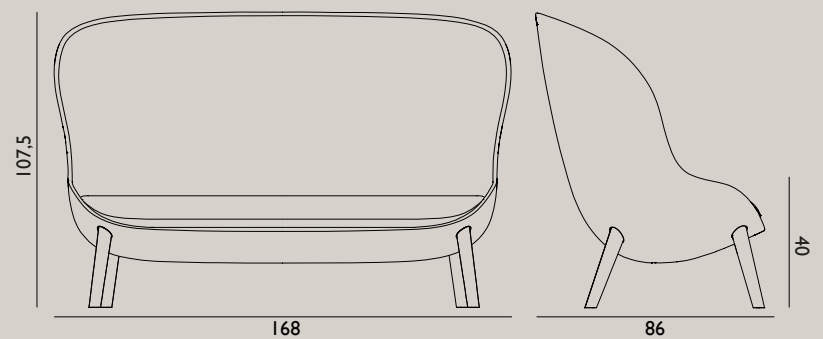

Name: Hyg Footstool
Designer: Simon Legald
Dimensions: H: 39 x L: 62,5 x D: 48,5 x SH: 39 cm
Material: Shell: Hard Molded PU Foam w. Steel Reinforcement, Cushion: Soft Molded PU Foam, Textile: Camira/Main Line Flax, Camira/Synergy, Sørensens Leather/Ultra, Sørensens Leather/Vegetal
Legs: Oak or Black Oak
Shell color: All colors in available textiles
Leg color:

Name: Hyg Sofa
Designer: Simon Legald
Dimensions: H: 107,5 x L: 168 x D: 86 x SH: 40 cm
Material: Shell: Hard Molded PU Foam w. Steel Reinforcement, Cushion: Soft Molded PU Foam, Textile: Camira/Main Line Flax, Camira/Synergy, Sørensens Leather/Ultra, Sørensens Leather/Vegetal
Legs: Oak or Black Oak
Shell color: All colors in available textiles
Leg color: