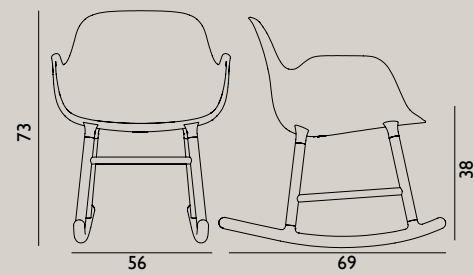

Name: Form Chair Full Upholstery Rocking
Designer: Simon Legald
Dimensions: H: 73 x L: 48 x D: 69 x SH: 38 cm
Material: Shell: PU foam with upholstery
Textile: Gabriel/Fame, Gabriel/Fame Hybrid, Gabriel/Breeze Fushion, Kvadrat/Steelcut Trio, Kvadrat/Remix or JAB/City Velvet
Leather: Sørensens Leather/Ultra
Legs: Oak or Walnut
Shell color: All colors in available textiles

Leg color:

Name: Form Armchair Full Upholstery Rocking
Designer: Simon Legald
Dimensions: H: 73 x L: 56 x D: 69 x SH: 38 cm
Material: Shell: PU foam with upholstery
Textile: Gabriel/Fame, Gabriel/Fame Hybrid, Gabriel/Breeze Fushion, Kvadrat/Steelcut Trio, Kvadrat/Remix or JAB/City Velvet
Leather: Sørensens Leather/Ultra
Legs: Oak or Walnut
Shell color: All colors in available textiles

Leg color: