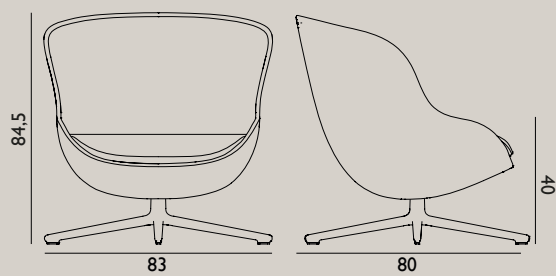

Name: Hyg Footstool  
 Designer: Simon Legald  
 Dimensions: H: 39 x L: 62,5 x D: 48,5 x SH: 39 cm  
 Material: Shell: Hard Molded PU Foam w. Steel Reinforcement, Cushion: Soft Molded PU Foam, Textile: Camira/Main Line Flax, Camira/Synergy, Sørensens Leather/Ultra, Sørensens Leather/Vegetal  
 Legs: Oak or Black Oak  
 Shell color: All colors in available textiles  
 Leg color:

Name: Hyg Sofa  
 Designer: Simon Legald  
 Dimensions: H: 107,5 x L: 168 x D: 86 x SH: 40 cm  
 Material: Shell: Hard Molded PU Foam w. Steel Reinforcement, Cushion: Soft Molded PU Foam, Textile: Camira/Main Line Flax, Camira/Synergy, Sørensens Leather/Ultra, Sørensens Leather/Vegetal  
 Legs: Oak or Black Oak  
 Shell color: All colors in available textiles  
 Leg color:

Name: Hyg Lounge Chair Low Swivel  
 Designer: Simon Legald  
 Dimensions: H: 84,5 x L: 83 x D: 80 x SH: 40 cm  
 Material: Shell: Hard Molded PU Foam w. Steel Reinforcement, Cushion: Soft Molded PU Foam, Textile: Camira/Main Line Flax, Camira/Synergy, Sørensens Leather/Ultra, Sørensens Leather/Vegetal  
 Legs: Alu or Black Alu  
 Shell color: All colors in available textiles  
 Leg color:

Name: Hyg Lounge Chair High Swivel  
 Designer: Simon Legald  
 Dimensions: H: 107,5 x L: 84,5 x D: 83,5 x SH: 40 cm  
 Material: Shell: Hard Molded PU Foam w. Steel Reinforcement, Cushion: Soft Molded PU Foam, Textile: Camira/Main Line Flax, Camira/Synergy, Sørensens Leather/Ultra, Sørensens Leather/Vegetal  
 Legs: Alu or Black Alu  
 Shell color: All colors in available textiles  
 Leg color: