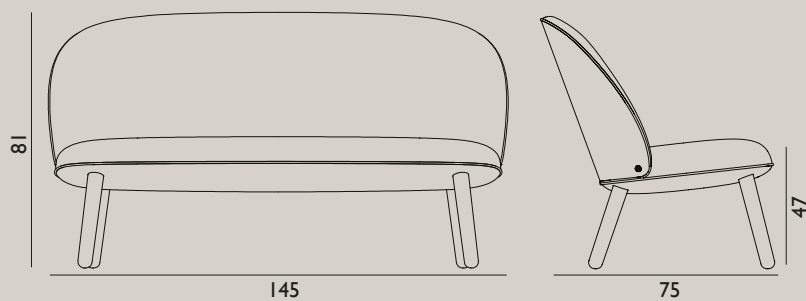

Name: Ace Sofa Wood
Designer: Hans Hornemann
Dimensions: H: 81 x L: 145 x D: 75 x SH: 45 cm
Material: Shell: Veneer, PU Foam, Steel reinforcement.
Textile: Main Line Flax, Synergy, City Velvet,
Cord Uno, Ultra Leather
Legs: Oak, Stained Oak or Black Oak
Shell color: All colors in available textiles
Leg color:

Name: Ace Footstool Wood
Designer: Hans Hornemann
Dimensions: H: 39 x L: 45 x D: 45 cm
Material: Shell: Veneer, PU Foam, Steel reinforcement.
Textile: Main Line Flax, Synergy, City Velvet,
Cord Uno, Ultra Leather
Legs: Oak, Stained Oak or Black Oak
Shell color: All colors in available textiles
Leg color: