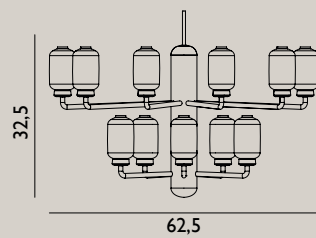

Name: Pendant
Dimensions: Small / H: 32,5 x Ø: 62,5 cm
Material: Glass, marble
Light Source: EU E14 0,5 Watt bulbs (LED).
US E12 0,5 Watt (LED).
Bulbs can be purchased separately.

Cords and switches: The chandeliers are provided with a 4 meter long textile cord in matching colors and a ceiling canopy.