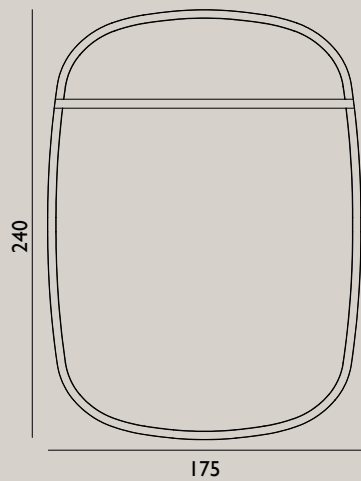

Color:

Name: Oona Rug 90x200 cm  
Designer: Simon Legald  
Dimensions: W: 90 x L: 200 cm  
Material: 100 % New Zealand Wool  
Color:

Name: Oona Rug 140x140 cm  
Designer: Simon Legald  
Dimensions: W: 145 x L: 140 cm  
Material: 100 % New Zealand Wool  
Color:

Name: Oona Rug 175x240 cm  
 Designer: Simon Legald  
 Dimensions: W: 175 x L: 240 cm  
 Material: 100 % New Zealand Wool

Name: Pavilion Carpet 80x240 cm  
 Designer: Britt Bonnesen  
 Dimensions: W: 80 x L: 240 cm  
 Material: Bamboo Silk

**Name:** Pendant

**Dimensions:** Small / H: 17 x Ø: 23 cm  
Large / H: 29 x Ø: 45 cm

**Material:** Steel, granite

**Light Source:** Replaceable LED light source with dispersion lens.  
Small / LED 5kWh/1000h  
Large / LED 7kWh/1000h