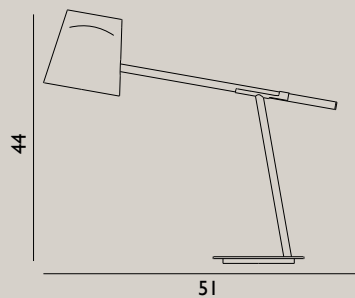

Name: Table Lamp

Dimensions: H: 44 x L: 51 x D: 16,5 cm

Material: Powder coated metal

Light Source: SMD 2835 LED chip (not replaceable).
Light source power: 5.5 Watt

Cords and switches: Momento lamp is delivered with a 2 meter textile cord in matching colors.
Switch is placed on the lamp shade.