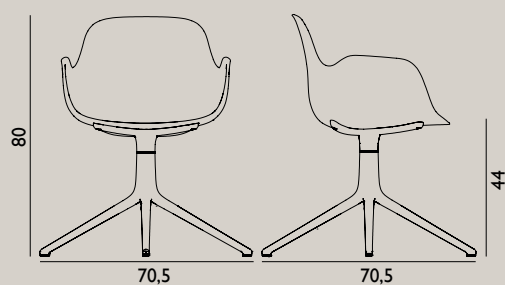

Name: Form Armchair Full Upholstery Swivel 5W Gaslift

Designer: Simon Legald

Dimensions: H: 73/86 x L: 72,5 x SH: 37/50 cm

Material: Shell: PU foam with upholstery
Textile: Gabriel/Fame, Gabriel/Fame Hybrid, Gabriel/Breeze Fushion, Kvadrat/Steelcut Trio, Kvadrat/Remix or JAB/City Velvet
Leather: Sørensen Leather/Ultra
Legs: Alu, White alu or Black Alu

Shell color: All colors in available textiles

Leg color: