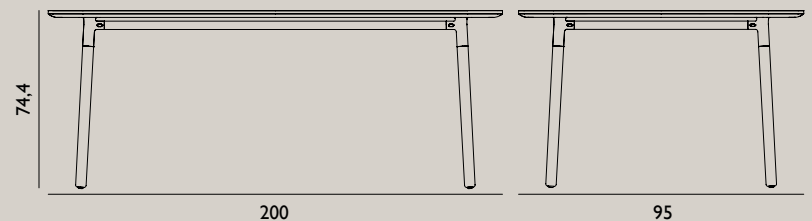

Name: Form Table 120x120 cm
Designer: Simon Legald
Dimensions: H: 74,4 x L: 120 x D: 120 cm
Material: Tabletop: Linoleum, Laminate (white version only)
Legs: Oak

Color:

Name: Form Table 95x200 cm
Designer: Simon Legald
Dimensions: H: 74,4 x L: 200 x D: 95 cm
Material: Tabletop: Linoleum, Laminate (white version only)
Legs: Oak

Color: