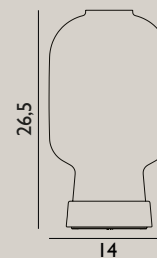

Name: Table Lamp
Dimensions: H: 33,6 x Ø: 32 cm
Material: Pressed steel, marble
Light Source: LED chip (not replaceable).
Light source power - 16,5 Watt
LED life span - 25000hrs.
Cords and switches: Textile-covered cord.
The lamp has a three steps touch dimmer switch.

Name: Table Lamp
Dimensions: H: 26,5 x Ø: 14 cm
Material: Glass, marble, brass
Light Source: EU E14 0,5 Watt bulbs (LED).
Bulbs can be purchased separately.
Cords and switches: The lamps are provided with a 2 meter long textile cord in matching colors with a switch.