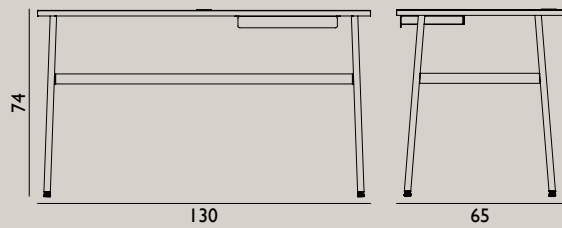

Name: One Step Up  
 Designer: Francis Cayouette  
 Dimensions: Low / H: 126 x L: 78 x D: 45 cm  
 High / H: 200 x L: 78 x D: 45 cm  
 Material: Steel, Ash  
 Color:

Name: Work  
 Designer: Simon Legald  
 Dimensions: Low / H: 93,7 x L: 94,3 x D: 46,5 cm  
 High / H: 209 x L: 94,3 x D: 46,5 cm  
 Material: Shelves: Lacquered Steel  
 Pillars: Lacquered Beech  
 Color:

Name: Journal Desk  
 Designer: Simon Legald  
 Dimensions: H: 74 x L: 130 x D: 65 cm  
 Material: Table-top: Laminate  
 Legs: Powder-coated steel  
 Drawer: Steel

Color:

Name: Form Café Table Small  
 Designer: Simon Legald  
 Dimensions: H: 74,5 x L: 70 x D: 70 cm  
 Material: Tabletop: Linoleum, Laminate (white version only)  
 Legs: Powder-coated steel