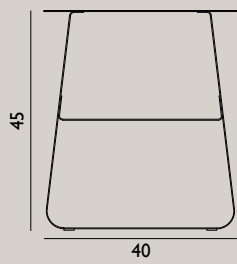

Name: Tablo Table Small  
 Designer: Nicholai Wiig Hansen  
 Dimensions: H: 42 x Ø: 50 cm  
 Material: Plastic Composite, Ash

Name: Tablo Table Large  
 Designer: Nicholai Wiig Hansen  
 Dimensions: H: 42 x Ø: 78 cm  
 Material: Plastic Composite, Ash

Name: Box Table Small  
Designer: Peter Johansen  
Dimensions: H: 40 x L: 48 x D: 33 cm  
Material: Steel

Name: Box Table Large  
Designer: Peter Johansen  
Dimensions: H: 47,5 x L: 60 x D: 33 cm  
Material: Steel

Name: Stay Table Small  
Designer: Jonas Wagell  
Dimensions: H: 45 x L: 40 x D: 40 cm  
Material: Steel

Name: Stay Table Large  
Designer: Jonas Wagell  
Dimensions: H: 40 x L: 52 x D: 40 cm  
Material: Steel