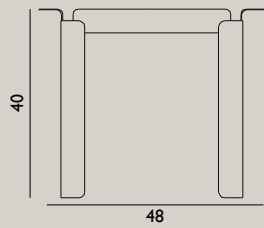

Name: Box Table Small
Designer: Peter Johansen
Dimensions: H: 40 x L: 48 x D: 33 cm
Material: Steel