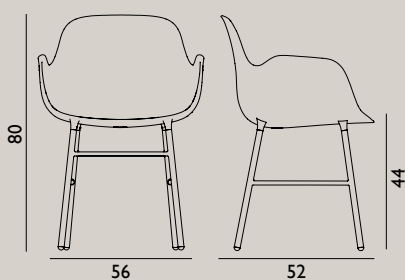

Name: Form Armchair Full Upholstery Wood

Designer: Simon Legald

Dimensions: H: 80 x L: 48 x D: 52 x SH: 44 cm

Material: Shell: PU foam with upholstery
Textile: Gabriel/Fame, Gabriel/Fame Hybrid, Gabriel/Breeze Fusion, Kvadrat/Steelcut Trio, Kvadrat/Remix or JAB/City Velvet
Leather: Sørensens Leather/Ultra
Legs: Oak, Walnut or Black lacquered wood

Shell color: All colors in available textiles

Leg color: