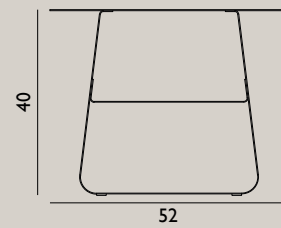

Name: Stay Table Large
Designer: Jonas Wagell
Dimensions: H: 40 x L: 52 x D: 40 cm
Material: Steel