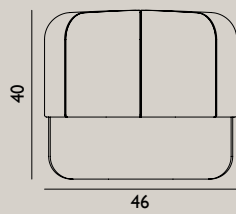

Name: Circus Pouf Large
Designer: Simon Legald
Dimensions: H: 35 x L: 65 x D: 65 cm
Material: HR Foam
Textile: JAB/City Velvet

Color: