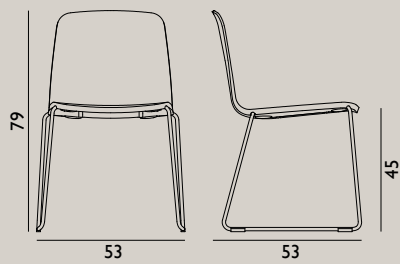

Shell color:

Leg color:

Name: Just Barstool W. Back  
 Designer: Iskos-Berlin  
 Dimensions: H65 cm / H: 80 x L: 46,5 x D: 42 x SH: 65 cm  
 H75 cm / H: 90 x L: 47,5 x D: 44 x SH: 75 cm  
 Material: Lacquered Oak Veneer or Black Stained Brown Ash  
 Legs: Chrome or Black Lacquered Steel

Shell color:

Leg color:

Name: Just Chair  
 Designer: Iskos-Berlin  
 Dimensions: H: 79 x L: 53 x D: 53 x SH: 45 cm  
 Material: Shell: Lacquered Ash Veneer or Lacquered Oak Veneer  
 Legs: Chrome or Black Lacquered Steel