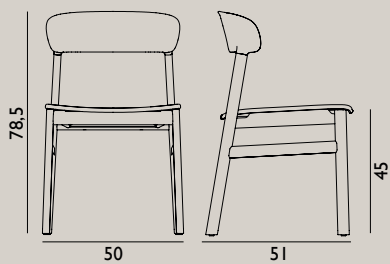

Name: My Chair  
 Designer: Nicholai Wiig Hansen  
 Dimensions: H: 80 x L: 50 x D: 53 x SH: 45 cm  
 Material: Shell: Lacquered Ash Veneer or Lacquered Oak Veneer  
 Legs: Chrome or Lacquered Steel

Name: My Chair  
 Designer: Nicholai Wiig Hansen  
 Dimensions: H: 80 x L: 50 x D: 53 x SH: 45 cm  
 Material: Shell: PU foam with upholstery  
 Textile: Gabriel/Fame, Gabriel/Crisp, Gabriel/Breeze Fusion, Kvadrat/Hallingdal  
 Leather: Sørensen Leather/Ultra  
 Legs: Chrome or Lacquered steel

Shell color: All colors in available textiles

Name: Herit Chair Plastic  
 Designer: Simon Legald  
 Dimensions: H: 78,5 x W: 50 x D: 51 x SH: 45 cm  
 Material: Shell: Plastic  
 Legs: Oak or Smoked Oak

Name: Herit Armchair Plastic  
 Designer: Simon Legald  
 Dimensions: H: 81,5 x W: 60 x D: 51 x SH: 45 cm  
 Material: Shell: Plastic  
 Legs: Oak or Smoked Oak

Name: Herit Chair Upholstery  
 Designer: Simon Legald  
 Dimensions: H: 78,5 x W: 50 x D: 51 x SH: 45 cm  
 Material: Backrest: Plastic, Seat: Camira/Synergy or Sørensen Leather/Spectrum  
 Legs: Oak or Smoked Oak