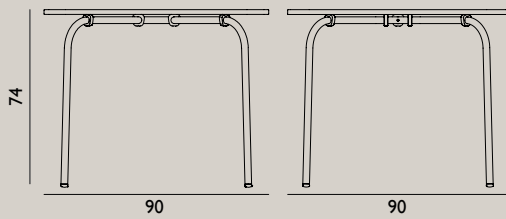

Name: Slice Table Vol. 2 84x160 cm  
 Designer: Hans Hornemann  
 Dimensions: H: 74 x L: 160 x D: 84 cm  
 Material: Tabletop: Oak veneer with matt lacquer treatment  
 Legs: Oak

Name: Slice Table Vol. 2 Ø95 cm  
 Designer: Hans Hornemann  
 Dimensions: H: 74 x Ø: 95 cm  
 Material: Tabletop: Oak veneer with matt lacquer treatment  
 Legs: Oak