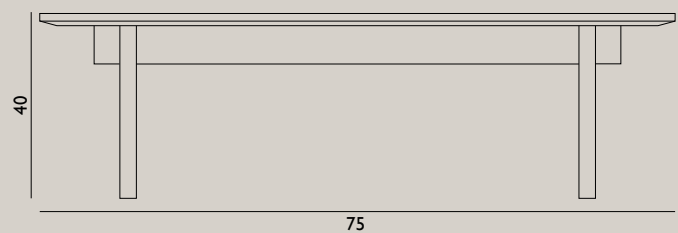

Name: Ding Table  
 Designer: Rudolph Schelling Webermann  
 Dimensions: H: 40 x Ø: 75 cm  
 Material: Tabletop: Glass or Smoked Glass  
 Legs: Oak

Glass color:

Leg color:

Name: Solid Table  
 Designer: Lars Beller Fjetland  
 Dimensions: H: 40 x L: 130 x D: 38,5 cm  
 Material: Marble, Ash

Name: Tablo Table Small  
 Designer: Nicholai Wiig Hansen  
 Dimensions: H: 42 x Ø: 50 cm  
 Material: Plastic Composite, Ash

Name: Tablo Table Large  
 Designer: Nicholai Wiig Hansen  
 Dimensions: H: 42 x Ø: 78 cm  
 Material: Plastic Composite, Ash