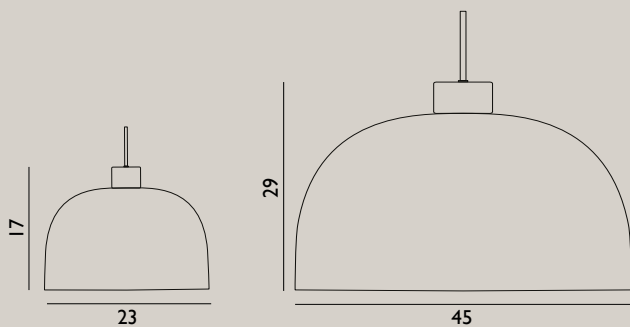

**Name:** Pendant

**Dimensions:** Small / H: 17 x Ø: 23 cm  
Large / H: 29 x Ø: 45 cm

**Material:** Steel, granite

**Light Source:** Replaceable LED light source with dispersion lens.  
Small / LED 5kWh/1000h  
Large / LED 7kWh/1000h

**Cords and switches:** The pendants are dimmer compatible.  
Textile-covered cord.

**Color:**

**Name:** Pendant

**Dimensions:** Small / H: 17 x Ø: 14 cm  
Large / H: 26 x Ø: 11,2 cm

**Material:** Glass, marble, brass