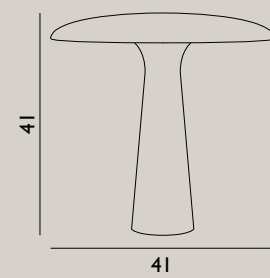

Name: Table Lamp

Dimensions: H: 41 x Ø: 41 cm

Material: Steel

Light Source: EU E27 (big socket), 9 Watt low-energy bulbs are recommended.

Cords and switches: Shelter lamp is delivered with a 2 meter textile cord in matching colors with a switch.