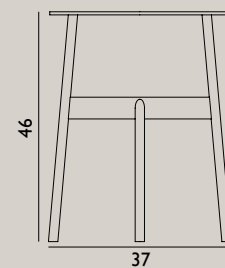

Name: Block Table  
 Designer: Simon Legald  
 Dimensions: H: 64 x L: 50 x D: 35 cm  
 Material: Steel, Ash  
 Color:

Name: Stock Table  
 Designer: Msds Studio  
 Dimensions: H: 46 x D: 37,5 x Ø: 37 cm  
 Material: Powder-coated steel  
 Color: