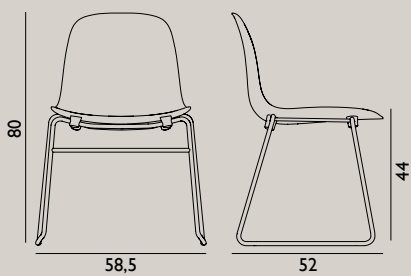

Name: Form Barstool Full Upholstery Stacking

Designer: Simon Legald

Dimensions: H65 cm / H: 77,5 x L: 58,5 x D: 45 x SH: 65 cm
H75 cm / H: 87,5 x L: 60,5 x D: 48,5 x SH: 75 cm

Material: Shell: PU foam with upholstery
Textile: Gabriel/Fame, Gabriel/Fame Hybrid, Gabriel/Breeze Fushion, Kvadrat/Steelcut Trio, Kvadrat/Remix or JAB/City Velvet
Leather: Sørensen Leather/Ultra
Legs: Steel or Chrome

Shell color: All colors in available textiles

Leg color: