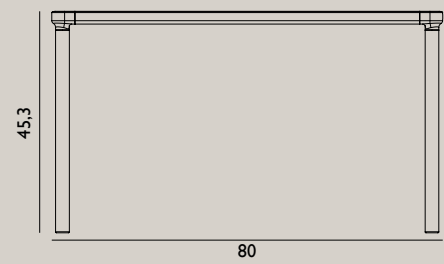

Name: Case Table Small
Designer: Hans Hornemann
Dimensions: H: 40,3 x L: 40 x D: 40 cm
Material: Table Top: Veneered Oak and Aluminum
Legs: Steel

Color (small):

Name: Case Table Large
Designer: Hans Hornemann
Dimensions: H: 45,3 x L: 80 x D: 48 cm
Material: Table Top: Veneered Oak and Aluminum
Legs: Steel

Color (large):