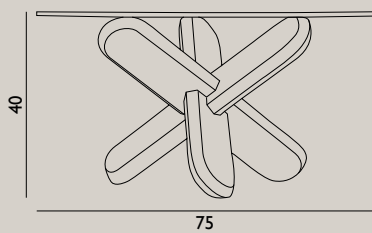

Name: Solid Table
Designer: Lars Beller Fjetland
Dimensions: H: 40 x L: 130 x D: 38,5 cm
Material: Marble, Ash