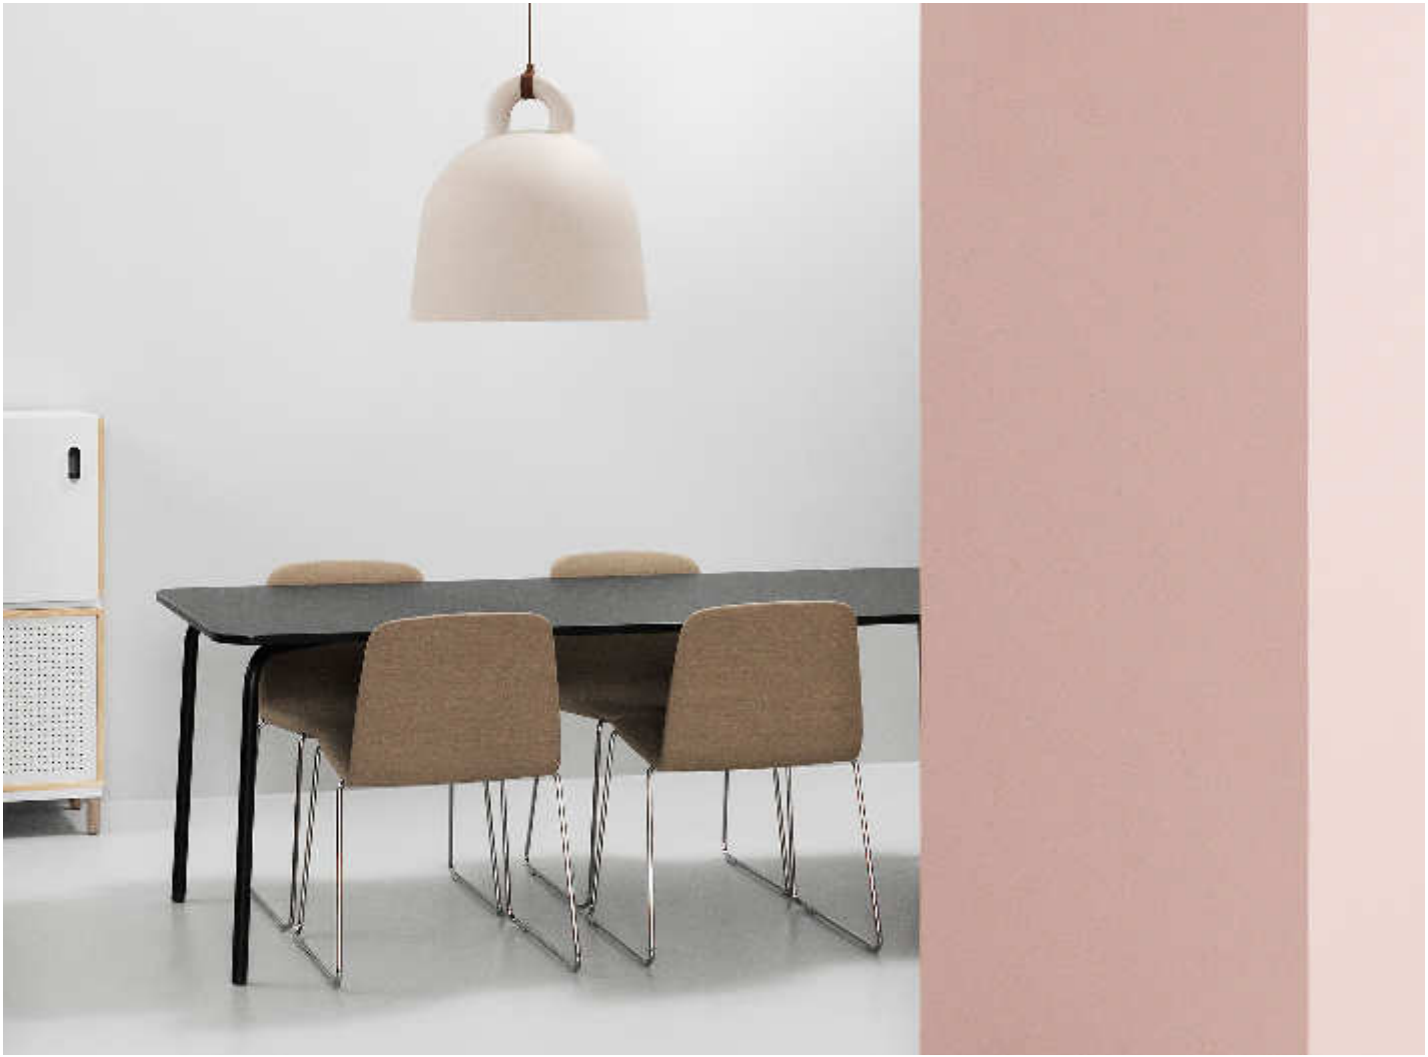

Opposite / Union Table Ø120 cm, Grey
This page / My Table Large, Black, Just Chair Stacking Full Upholstery Chrome,
Bell Pendant Large, Sand, Kabino Sideboard, White