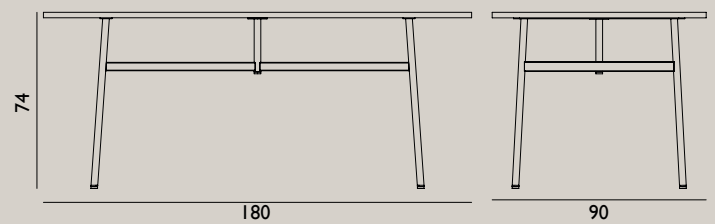

Name: Union Table 160x90 cm
Designer: Simon Legald
Dimensions: L: 160 x D: 90 cm
Material: Tabletop: "Arpa Fenix" high pressure laminate on particle board
Legs: Powder-coated steel

Name: Union Table 180x90 cm
Designer: Simon Legald
Dimensions: L: 180 x D: 90 cm
Material: Tabletop: "Arpa Fenix" high pressure laminate on particle board
Legs: Powder-coated steel