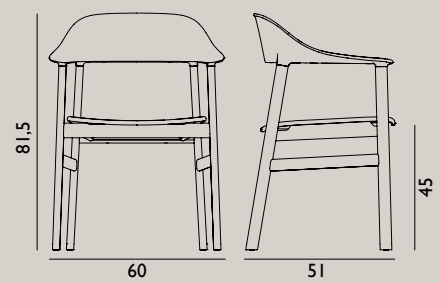

Shell color: All colors in available textiles

Name: Herit Chair Plastic  
 Designer: Simon Legald  
 Dimensions: H: 78,5 x W: 50 x D: 51 x SH: 45 cm  
 Material: Shell: Plastic  
 Legs: Oak or Smoked Oak

Name: Herit Armchair Plastic  
 Designer: Simon Legald  
 Dimensions: H: 81,5 x W: 60 x D: 51 x SH: 45 cm  
 Material: Shell: Plastic  
 Legs: Oak or Smoked Oak

Name: Herit Chair Upholstery  
 Designer: Simon Legald  
 Dimensions: H: 78,5 x W: 50 x D: 51 x SH: 45 cm  
 Material: Backrest: Plastic, Seat: Camira/Synergy or Sørensen Leather/Spectrum  
 Legs: Oak or Smoked Oak