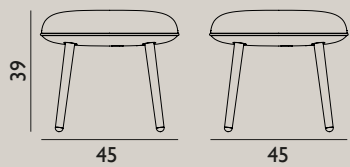

1. Name: Ace Footstool Brass & Black Metallic
2. Designer: Hans Hornemann
3. Dimensions: H: 39 x L: 45 x D: 45 cm
4. Material: Shell: Veneer, PU Foam, Steel reinforcement.
   Textile: Main Line Flax, Synergy, City Velvet,
   Cord Uno, Ultra Leather
   Legs: Brass or Black Metallic
5. Shell color: All colors in available textiles
6. Leg color: