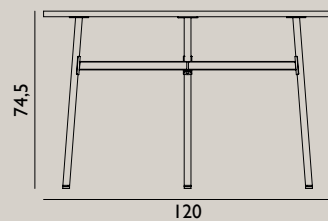

Name: Union Table Ø120xH74,5 cm
Designer: Simon Legald
Dimensions: H: 74,5 x Ø: 120 cm
Material: Tabletop: "Arpa Fenix" high pressure laminate on particle board
Legs: Powder-coated steel

Color: