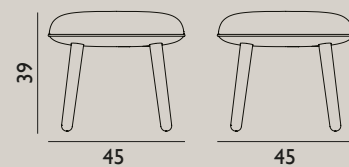

Name: Ace Footstool Wood
Designer: Hans Hornemann
Dimensions: H: 39 x L: 45 x D: 45 cm
Material: Shell: Veneer, PU Foam, Steel reinforcement.
Textile: Main Line Flax, Synergy, City Velvet,
Cord Uno, Ultra Leather
Legs: Oak, Stained Oak or Black Oak
Shell color: All colors in available textiles
Leg color: