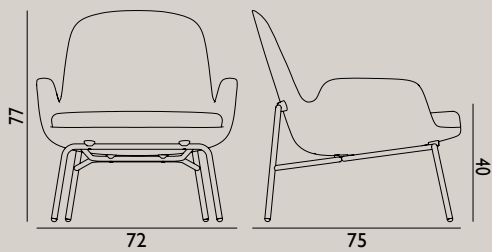

Name: Era Lounge Chair High Steel & Chrome
Designer: Simon Legald
Dimensions: H: 103 x L: 72 x D: 80 x SH: 40 cm
Material: Shell: Hard Molded PU Foam w. Steel Reinforcement, Cushion: Soft Molded PU Foam, Textile: Gabriel/Fame, Gabriel/Fame Hybrid, Gabriel/Breeze Fusion, Sørensen Leather/Ultra, JAB/City Velvet, Legs: Chrome or Black Lacquered Steel
Shell color: All colors in available textiles
Leg color: