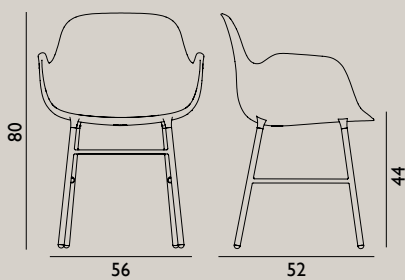

Name: Form Chair Wood  
 Designer: Simon Legald  
 Dimensions: H: 80 x L: 48 x D: 52 x SH: 44 cm  
 Material: Shell: Plastic  
 Legs: Oak, Walnut or Black Lacquered Wood

Name: Form Armchair Steel, Chrome & Brass

Designer: Simon Legald

Dimensions: H: 80 x L: 48 x D: 52 x SH: 44 cm

Material: Shell: Plastic  
Legs: Lacquered Steel, Chrome or Brass

Shell color:

Leg color:

Name: Form Armchair Wood

Designer: Simon Legald

Dimensions: H: 80 x L: 48 x D: 52 x SH: 44 cm

Material: Shell: Plastic  
Legs: Oak, Walnut or Black Lacquered Wood

Shell color:

Leg color:

Name: Form Chair Full Upholstery Steel, Chrome & Brass

Designer: Simon Legald