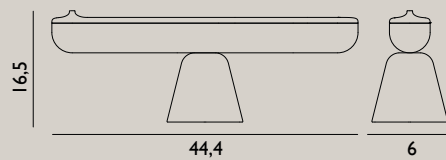

Color:

Name: Table Lamp

Dimensions: H: 16,5 x L: 44,4 x D: 6 cm

Material: Plastic, magnetic base, acrylic diffuser with magnet

Light Source: 6,5 Watt LED (included).

Cords and switches: Acrobat lamp is delivered with a 2 meter textile cord in matching colors with a switch.