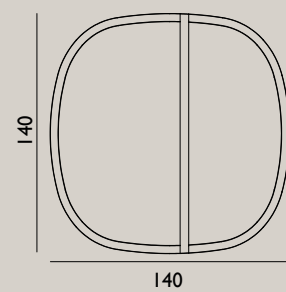

Color:

Name: Oona Rug 90x200 cm  
Designer: Simon Legald  
Dimensions: W: 90 x L: 200 cm  
Material: 100 % New Zealand Wool  
Color:

Name: Oona Rug 140x140 cm  
Designer: Simon Legald  
Dimensions: W: 145 x L: 140 cm  
Material: 100 % New Zealand Wool  
Color: