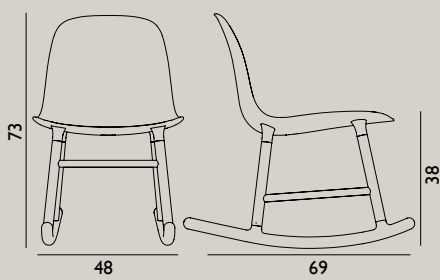

Name: Form Armchair Rocking
Designer: Simon Legald
Dimensions: H: 73 x L: 56 x D: 69 x SH: 38 cm
Material: Shell: Plastic
Legs: Oak or Walnut

Shell color: