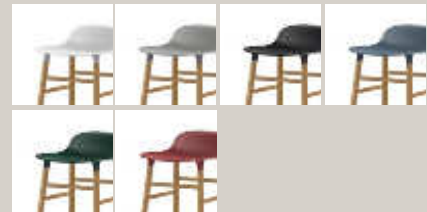

Name: Form Barstool
Designer: Simon Legald
Dimensions: H65 cm / H: 77 x L: 42,5 x D: 42,5 x SH: 65 cm
H75 cm / H: 87 x L: 44 x D: 44 x SH: 75 cm
Material: Shell: Plastic
Legs: Lacquered Steel, Chrome or Brass

Shell color:

Leg color:

Name: Form Barstool Wood
Designer: Simon Legald
Dimensions: H65 cm / H: 77 x L: 43 x D: 42,5 x SH: 65 cm
H75 cm / H: 87 x L: 45 x D: 45 x SH: 75 cm
Material: Shell: Plastic
Legs: Oak, Smoked Oak or Black Lacquered Wood

Shell color:

Leg color: