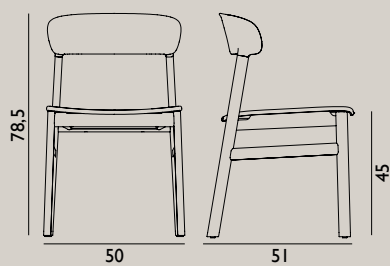

Shell color: All colors in available textiles

Name: Just Chair Oak  
 Designer: Iskos-Berlin  
 Dimensions: H: 80 x W: 47,5 x D: 53,5 x SH: 45 cm  
 Material: Lacquered Oak Veneer

Name: Knot Chair  
 Designer: Tatsuo Kuroda  
 Dimensions: H: 72 x L: 58,5 x D: 50,5 x SH: 43 cm  
 Material: Stained Ash and Paper Cord

Name: My Chair  
 Designer: Nicholai Wiig Hansen  
 Dimensions: H: 80 x L: 50 x D: 53 x SH: 45 cm  
 Material: Shell: Lacquered Ash Veneer or Lacquered Oak Veneer  
 Legs: Chrome or Lacquered Steel

Name: My Chair  
 Designer: Nicholai Wiig Hansen  
 Dimensions: H: 80 x L: 50 x D: 53 x SH: 45 cm  
 Material: Shell: PU foam with upholstery  
 Textile: Gabriel/Fame, Gabriel/Crisp, Gabriel/Breeze Fusion, Kvadrat/Hallingdal  
 Leather: Sørensen Leather/Ultra  
 Legs: Chrome or Lacquered steel

Shell color: All colors in available textiles

Name: Herit Chair Plastic  
 Designer: Simon Legald  
 Dimensions: H: 78,5 x W: 50 x D: 51 x SH: 45 cm  
 Material: Shell: Plastic  
 Legs: Oak or Smoked Oak