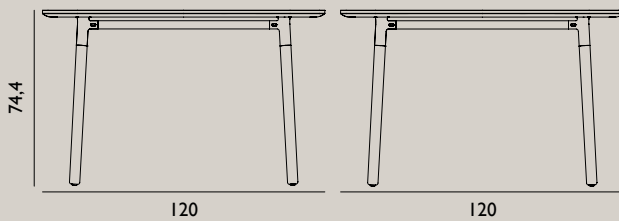

Name: Form Table 120x120 cm
Designer: Simon Legald
Dimensions: H: 74,4 x L: 120 x D: 120 cm
Material: Tabletop: Linoleum, Laminate (white version only)
Legs: Oak

Color:

Name: Form Table 95x200 cm
Designer: Simon Legald
Dimensions: H: 74,4 x L: 200 x D: 95 cm
Material: Tabletop: Linoleum, Laminate (white version only)
Legs: Oak

Color: