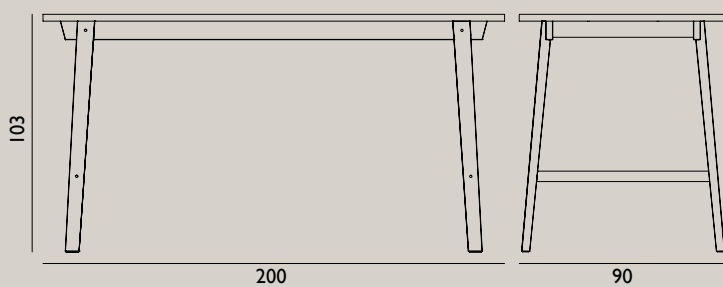

Name: Slice Table Linoleum Bench
Designer: Hans Hornemann
Dimensions: H: 42 x L: 160 x D: 38 cm
Material: Tabletop: Linoleum on particleboard with oak veneer edges
Legs: Oak