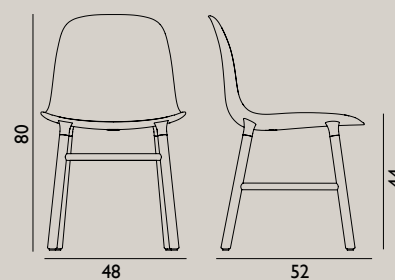

Name: Form Chair Full Upholstery Steel, Chrome & Brass

Designer: Simon Legald

Dimensions: H: 80 x L: 48 x D: 52 x SH: 44 cm

Material: Shell: PU foam with upholstery
Textile: Gabriel/Fame, Gabriel/Fame Hybrid, Gabriel/Breeze Fushion, Kvadrat/Steelcut Trio, Kvadrat/Remix or JAB/City Velvet
Leather: Sørensens Leather/Ultra
Legs: Lacquered Steel, Chrome or Brass

Shell color: All colors in available textiles

Leg color:

Name: Form Chair Full Upholstery Wood

Designer: Simon Legald

Dimensions: H: 80 x L: 48 x D: 52 x SH: 44 cm

Material: Shell: PU foam with upholstery
Textile: Gabriel/Fame, Gabriel/Fame Hybrid, Gabriel/Breeze Fushion, Kvadrat/Steelcut Trio, Kvadrat/Remix or JAB/City Velvet
Leather: Sørensens Leather/Ultra
Legs: Oak, Walnut or Black lacquered wood

Shell color: All colors in available textiles

Leg color: