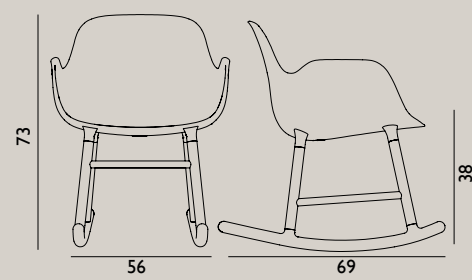

Shell color:

Leg color:

Name: Form Armchair Rocking  
 Designer: Simon Legald  
 Dimensions: H: 73 x L: 56 x D: 69 x SH: 38 cm  
 Material: Shell: Plastic  
 Legs: Oak or Walnut

Shell color:

Leg color:

Name: Form Chair Full Upholstery Rocking  
 Designer: Simon Legald  
 Dimensions: H: 73 x L: 48 x D: 69 x SH: 38 cm  
 Material: Shell: PU foam with upholstery  
 Textile: Gabriel/Fame, Gabriel/Fame Hybrid, Gabriel/Breeze Fushion, Kvadrat/Steelcut Trio, Kvadrat/Remix or JAB/City Velvet  
 Leather: Sørensens Leather/Ultra  
 Legs: Oak or Walnut  
 Shell color: All colors in available textiles