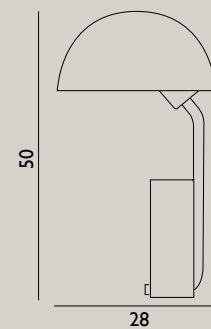

Name: Table Lamp

Dimensions: H: 45 x Ø: 17,5 cm

Material: Steel, granite

Light Source: Replaceable LED light source with dispersion lens.
LED 4kWh/1000h

Cords and switches: The table lamp comes with dimmer.
Textile-covered cord.

Color:

Name: Table Lamp

Dimensions: H: 50 x Ø: 28 cm

Material: Steel

Light Source: EU E27 (big socket).
Provided with a 42 Watt globe halogen bulb (energy class D).

Cords and switches: Cap lamp is delivered with a 2 meter textile cord in matching colors with a switch.

Color: