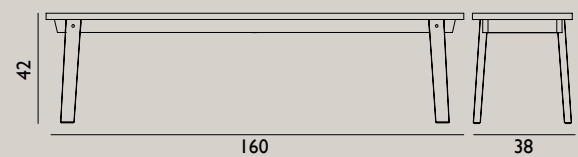

Name: Slice Table Linoleum Bench
Designer: Hans Hornemann
Dimensions: H: 42 x L: 160 x D: 38 cm
Material: Tabletop: Linoleum on particleboard with oak veneer edges
Legs: Oak