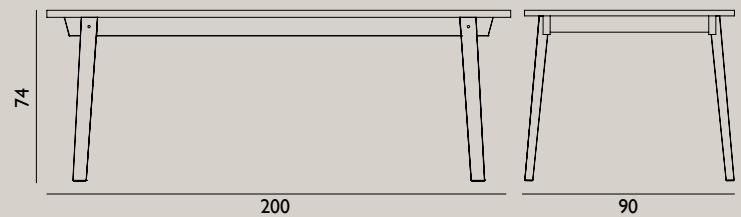

Name: Slice Table Linoleum 84x160 cm
Designer: Hans Hornemann
Dimensions: H: 74 x L: 160 x D: 84 cm
Material: Tabletop: Linoleum on particleboard with oak veneer edges
Legs: Oak

Color:

Name: Slice Table Linoleum 90x200 cm
Designer: Hans Hornemann
Dimensions: H: 74 x L: 200 x D: 90 cm
Material: Tabletop: Linoleum on particleboard with oak veneer edges
Legs: Oak

Color: