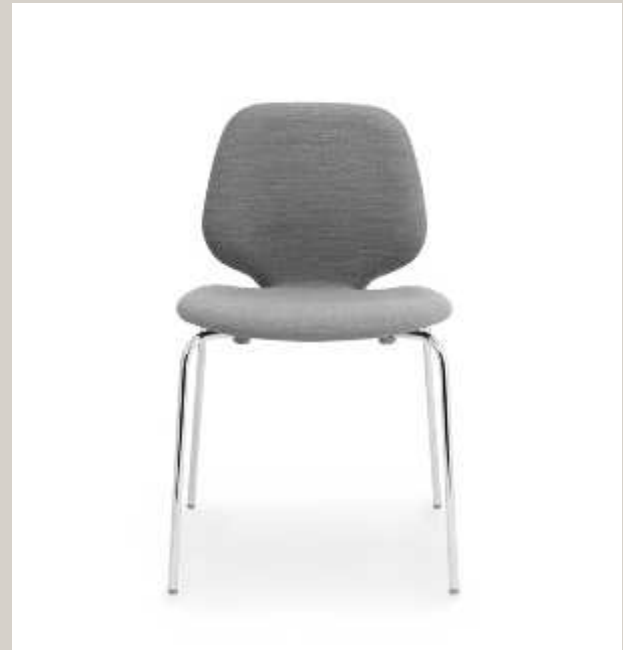

Name: My Chair
Designer: Nicholai Wiig Hansen
Dimensions: H: 80 x L: 50 x D: 53 x SH: 45 cm
Material: Shell: Lacquered Ash Veneer or Lacquered Oak Veneer
Legs: Chrome or Lacquered Steel

Name: My Chair
Designer: Nicholai Wiig Hansen
Dimensions: H: 80 x L: 50 x D: 53 x SH: 45 cm
Material: Shell: PU foam with upholstery
Textile: Gabriel/Fame, Gabriel/Crisp, Gabriel/Breeze Fusion, Kvadrat/Hallingdal
Leather: Sørensen Leather/Ultra
Legs: Chrome or Lacquered steel

Shell color: All colors in available textiles