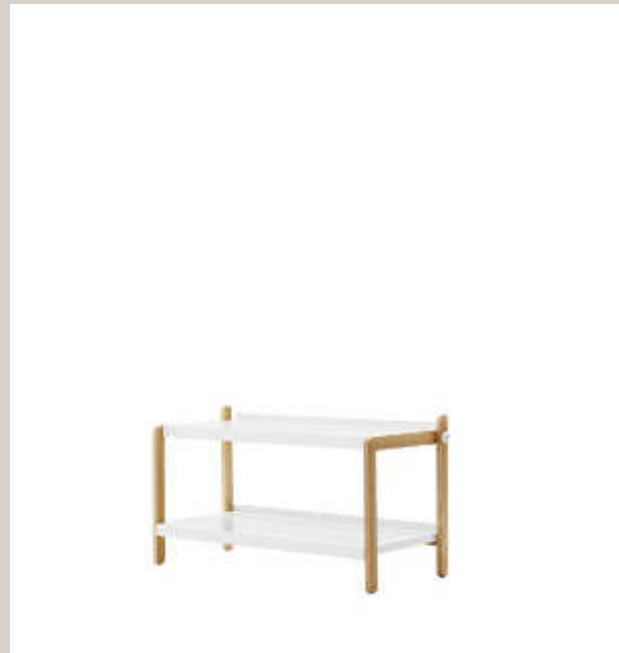

Name: Sko
Designer: Simon Legald
Dimensions: H: 42 x L: 76 x D: 34 cm
Material: Steel, Ash
Color: