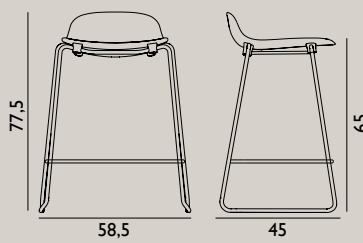

Leg color:

Name: Form Chair Stacking  
 Designer: Simon Legald  
 Dimensions: H: 80 x L: 58,5 x D: 52 x SH: 44  
 Material: Shell: Plastic  
 Legs: Steel or Chrome

Shell color:

Leg color:

Name: Form Barstool Stacking  
 Designer: Simon Legald  
 Dimensions: H65 cm / H: 77,5 x L: 58,5 x D: 45 x SH: 65 cm  
 H75 cm / H: 87,5 x L: 60,5 x D: 48,5 x SH: 75 cm  
 Material: Shell: Plastic  
 Legs: Steel or Chrome

Shell color: All colors in available textiles

Leg color:

Name: Form Barstool Full Upholstery Stacking

Designer: Simon Legald

Dimensions: H65 cm / H: 77,5 x L: 58,5 x D: 45 x SH: 65 cm  
H75 cm / H: 87,5 x L: 60,5 x D: 48,5 x SH: 75 cm

Shell color: All colors in available textiles

Leg color:

**Name:** Form Barstool  
**Designer:** Simon Legald  
**Dimensions:** H65 cm / H: 77 x L: 42,5 x D: 42,5 x SH: 65 cm  
 H75 cm / H: 87 x L: 44 x D: 44 x SH: 75 cm  
**Material:** Shell: Plastic  
 Legs: Lacquered Steel, Chrome or Brass