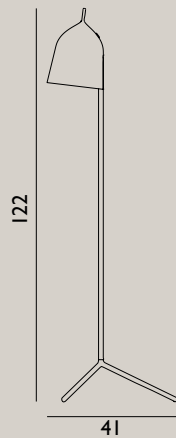

Name: Wall Lamp

Dimensions: H: 9,7 x L: 17 x Ø: 10 cm

Material: Powder coated metal, ash wood

Light Source: EU E14 (small socket).
0,5 Watt bulbs (LED) are recommended.

Cords and switches: Rise is delivered with a 2 meter white textile cord with a switch.

Color: