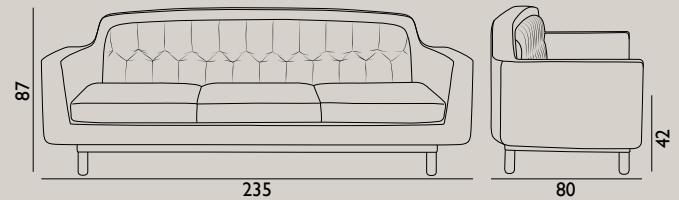

Name: Onkel 3 Seater
Designer: Simon Legald
Dimensions: H: 87 x L: 235 x D: 80 x SH: 40 cm
Material: HR Foam with Nozaq Springs
Textile: Gabriel/Fame, Gabriel/Step Melange
Leather: Sørensen Leather/Ultra
Legs: Lacquered Ash