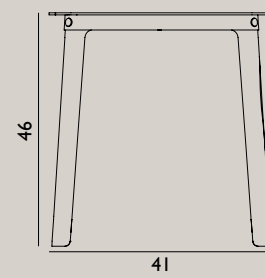

Name: Steady Small
Designer: Hans Hornemann
Dimensions: H: 38 x W: 45 x L: 45 cm
Material: Steel
Color:

Name: Steady Large
Designer: Hans Hornemann
Dimensions: H: 46 x W: 41 x L: 60 cm
Material: Steel
Color: