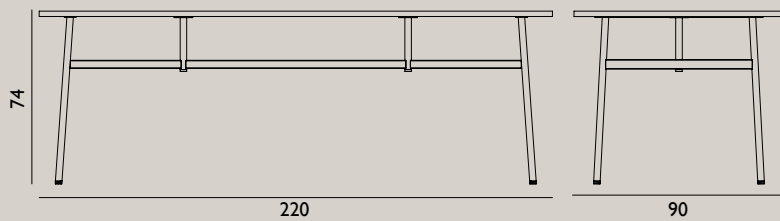

Name: Union Table 220x90 cm
Designer: Simon Legald
Dimensions: L: 220 x D: 90 cm
Material: Tabletop: "Arpa Fenix" high pressure laminate on particle board
Legs: Powder-coated steel

Color:

Name: Union Table 250x90 cm
Designer: Simon Legald
Dimensions: L: 250 x D: 90 cm
Material: Tabletop: "Arpa Fenix" high pressure laminate on particle board
Legs: Powder-coated steel

Color: