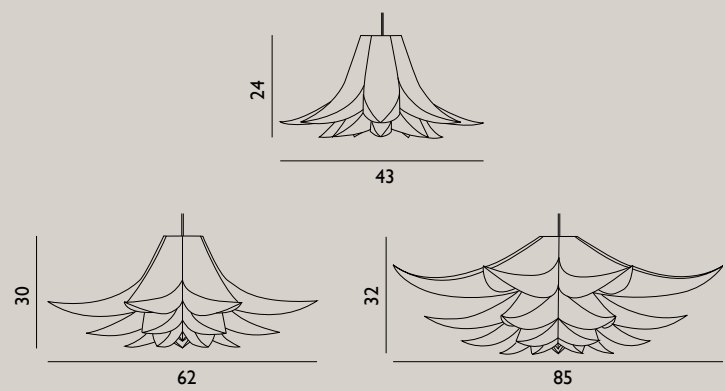

Name: Pendant

Dimensions: Small / H: 44 x L: 57,5 cm
Large / H: 51 x L: 57 cm

Material: Veneer

Light Source: EU E27 (big socket).
Low-energy 9 Watt bulbs are recommended.

Cords and switches: Delivered with a 4 meter white textile cord and fitting.

Name: Pendant

Dimensions: Small / H: 24 x Ø: 43 cm
Medium / H: 30 x Ø: 62 cm
Large / H: 32 x Ø: 85 cm

Material: Lamp shade foil

Light Source: Low-energy 9 Watt bulbs are recommended.

Cords and switches: Socket and cord are sold separately.