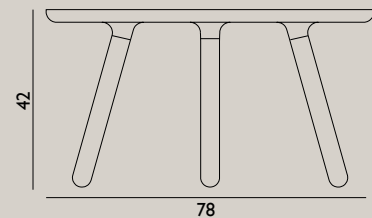

Name: Block Table  
 Designer: Simon Legald  
 Dimensions: H: 64 x L: 50 x D: 35 cm  
 Material: Steel, Ash  
 Color:

Name: Stock Table  
 Designer: Msds Studio  
 Dimensions: H: 46 x D: 37,5 x Ø: 37 cm  
 Material: Powder-coated steel  
 Color:

Name: Ding Table  
 Designer: Rudolph Schelling Webermann  
 Dimensions: H: 40 x Ø: 75 cm  
 Material: Tabletop: Glass or Smoked Glass  
 Legs: Oak

Glass color:

Leg color:

Name: Solid Table  
 Designer: Lars Beller Fjetland  
 Dimensions: H: 40 x L: 130 x D: 38,5 cm  
 Material: Marble, Ash

Name: Tablo Table Small  
 Designer: Nicholai Wiig Hansen  
 Dimensions: H: 42 x Ø: 50 cm  
 Material: Plastic Composite, Ash

Name: Tablo Table Large  
 Designer: Nicholai Wiig Hansen  
 Dimensions: H: 42 x Ø: 78 cm  
 Material: Plastic Composite, Ash