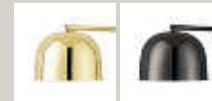

Name: Wall Lamp

Dimensions: Small / H: 22 x D: 43 x Ø: 17,5 cm

Material: Steel, granite

Light Source: Replaceable LED light source with dispersion lens.
LED 4kWh/1000h

Cords and switches: The wall lamp comes with dimmer.
Textile-covered cord.

Color:

Category: Wall Lamp

Dimensions: Large / H: 32 x D: 111 x Ø: 17,5 cm

Material: Steel, granite

Light Source: Replaceable LED light source with dispersion lens.
LED 4kWh/1000h

Cords and switches: The wall lamp comes with dimmer.
Textile-covered cord.

Color: