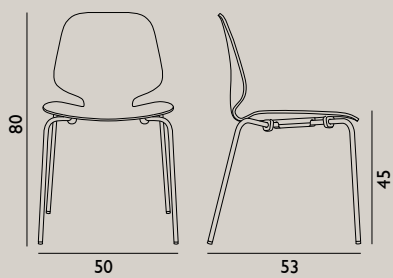

Shell color: All colors in available textiles

Name: Just Chair Oak  
 Designer: Iskos-Berlin  
 Dimensions: H: 80 x W: 47,5 x D: 53,5 x SH: 45 cm  
 Material: Lacquered Oak Veneer

Name: Knot Chair  
 Designer: Tatsuo Kuroda  
 Dimensions: H: 72 x L: 58,5 x D: 50,5 x SH: 43 cm  
 Material: Stained Ash and Paper Cord

Name: My Chair  
 Designer: Nicholai Wiig Hansen  
 Dimensions: H: 80 x L: 50 x D: 53 x SH: 45 cm  
 Material: Shell: Lacquered Ash Veneer or Lacquered Oak Veneer  
 Legs: Chrome or Lacquered Steel

Name: My Chair  
 Designer: Nicholai Wiig Hansen  
 Dimensions: H: 80 x L: 50 x D: 53 x SH: 45 cm  
 Material: Shell: PU foam with upholstery  
 Textile: Gabriel/Fame, Gabriel/Crisp, Gabriel/Breeze Fusion, Kvadrat/Hallingdal  
 Leather: Sørensen Leather/Ultra  
 Legs: Chrome or Lacquered steel