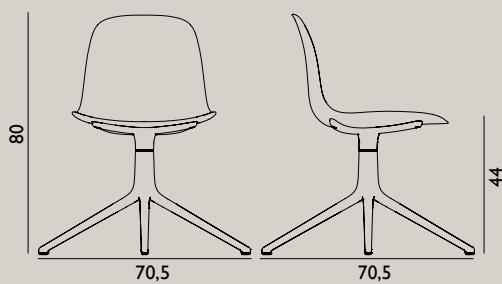

Name: Form Chair Full Upholstery Swivel 5 W Gaslift
Designer: Simon Legald
Dimensions: H: 73/86 x L: 72,5 x SH: 37/50 cm
Material: Shell: PU foam with upholstery
Textile: Gabriel/Fame, Gabriel/Fame Hybrid, Gabriel/Breeze Fushion, Kvadrat/Steelcut Trio, Kvadrat/Remix or JAB/City Velvet
Leather: Sørensen Leather/Ultra
Legs: Alu, White Alu or Black Alu
Shell color: All colors in available textiles

Leg color: