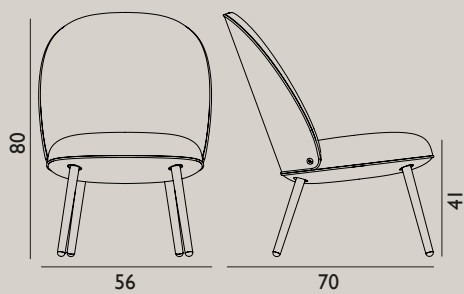

Name: Ace Lounge Chair Brass & Black Metallic
Designer: Hans Hornemann
Dimensions: H: 80 x L: 56 x D: 70 x SH: 41 cm
Material: Shell: Veneer, PU Foam, Steel reinforcement.
Textile: Main Line Flax, Synergy, City Velvet, Cord Uno, Ultra Leather
Legs: Brass or Black Metallic
Shell color: All colors in available textiles
Leg color:

Name: Ace Sofa Brass & Black Metallic
Designer: Hans Hornemann
Dimensions: H: 81 x L: 145 x D: 75 x SH: 45 cm
Material: Shell: Veneer, PU Foam, Steel reinforcement.
Textile: Main Line Flax, Synergy, City Velvet, Cord Uno, Ultra Leather
Legs: Brass or Black Metallic
Shell color: All colors in available textiles
Leg color: