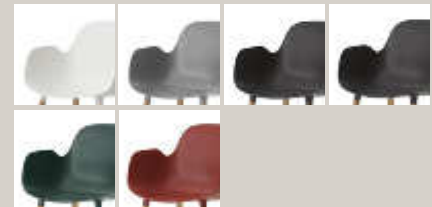

Name: Form Chair Rocking
Designer: Simon Legald
Dimensions: H: 73 x L: 48 x D: 69 x SH: 38 cm
Material: Shell: Plastic
Legs: Oak or Walnut

Shell color:

Leg color:

Name: Form Armchair Rocking
Designer: Simon Legald
Dimensions: H: 73 x L: 56 x D: 69 x SH: 38 cm
Material: Shell: Plastic
Legs: Oak or Walnut

Shell color:

Leg color: