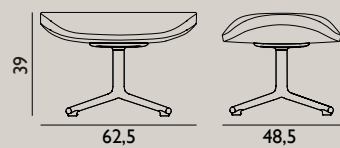

1. Name: Hyg Footstool Swivel
2. Designer: Simon Legald
3. Dimensions: H: 39 x L: 62,5 x D: 48,5 x SH: 39 cm
4. Material: Shell: Hard Molded PU Foam w. Steel Reinforcement, Cushion: Soft Molded PU Foam, Textile: Camira/Main Line Flax, Camira/Synergy, Sørensens Leather/Ultra, Sørensens Leather/Vegetal
   Legs: Alu or Black Alu
5. Shell color: All colors in available textiles
6. Leg color: