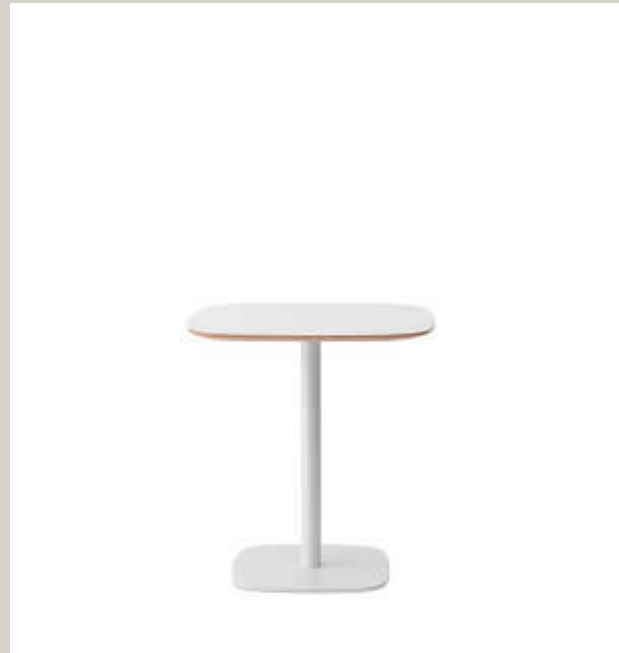

Name: Form Café Table Small
Designer: Simon Legald
Dimensions: H: 74,5 x L: 70 x D: 70 cm
Material: Tabletop: Linoleum, Laminate (white version only)
Legs: Powder-coated steel

Color: