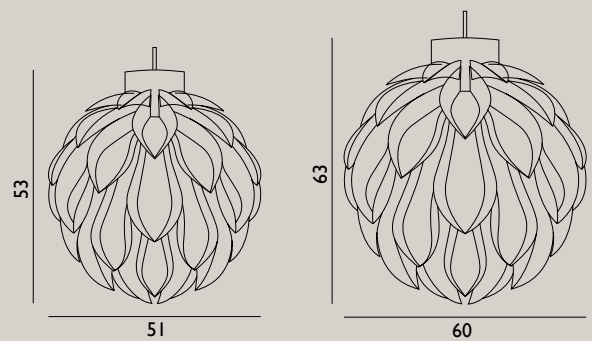

Name: Pendant

Dimensions: Small / H: 42 x Ø: 42 cm  
 Large / H: 51 x Ø: 51 cm  
 X-Large / H: 60 x Ø: 60 cm  
 XX-Large / H: 78 x Ø: 78 cm

Material: Lamp shade foil

Light Source: Low-energy 9 Watt bulbs are recommended.

Cords and switches: Socket and cord are sold separately.

Name: Pendant

Dimensions: Small / H: 32 x Ø: 53 cm  
Large / H: 40 x Ø: 65 cm

Material: Lamp shade foil

Light Source: Low-energy 9 Watt bulbs are recommended.

Cords and switches: Socket and cord are sold separately.

Name: Pendant

Dimensions: Large / H: 53 x Ø: 51 cm  
X-Large / H: 63 x Ø: 60 cm

Material: Lamp shade foil

Light Source: Low-energy 9 Watt bulbs are recommended.

Cords and switches: Socket and cord are sold separately.

Name: Table Lamp  
 Dimensions: H: 33,6 x Ø: 32 cm  
 Material: Pressed steel, marble  
 Light Source: LED chip (not replaceable).  
 Light source power - 16,5 Watt  
 LED life span - 25000hrs.  
 Cords and switches: Textile-covered cord.  
 The lamp has a three steps touch dimmer switch.