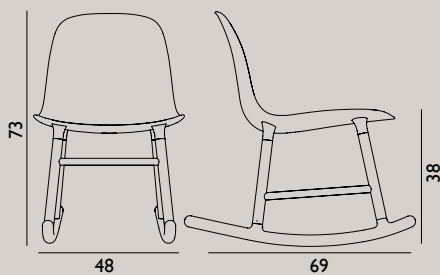

Name: Form Armchair Full Upholstery Rocking
Designer: Simon Legald
Dimensions: H: 73 x L: 56 x D: 69 x SH: 38 cm
Material: Shell: PU foam with upholstery
Textile: Gabriel/Fame, Gabriel/Fame Hybrid, Gabriel/Breeze Fushion, Kvadrat/Steelcut Trio, Kvadrat/Remix or JAB/City Velvet
Leather: Sørensens Leather/Ultra
Legs: Oak or Walnut
Shell color: All colors in available textiles

Leg color: