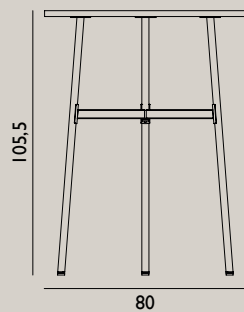

Name: Union Table Ø80xH105,5 cm
Designer: Simon Legald
Dimensions: H: 105,5 x Ø: 80 cm
Material: Tabletop: "Arpa Fenix" high pressure laminate on particle board
Legs: Powder-coated steel

Color:

Name: Union Table Ø110xH74,5 cm
Designer: Simon Legald
Dimensions: H: 74,5 x Ø: 110 cm
Material: Tabletop: "Arpa Fenix" high pressure laminate on particle board
Legs: Powder-coated steel

Color: