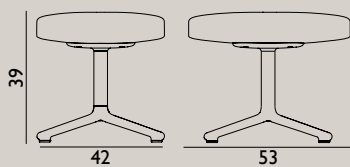

Name: Era Footstool Swivel

Designer: Simon Legald

Dimensions: H: 39 x L: 53 x D: 42 x SH: 39 cm

Material: Shell: Hard Molded PU Foam w. Steel Reinforcement, Cushion: Soft Molded PU Foam, Textile: Gabriel/Fame, Gabriel/Fame Hybrid, Gabriel/Breeze Fusion, Sørensen Leather/Ultra, JAB/City Velvet, Legs: Alu or Black Alu

Shell color: All colors in available textiles

Leg color: