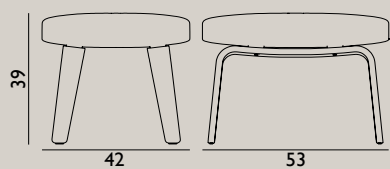

Name: Era Footstool Wood
Designer: Simon Legald
Dimensions: H: 39 x L: 53 x D: 42 cm
Material: Shell: Hard Molded PU Foam w. Steel Reinforcement, Cushion: Soft Molded PU Foam, Textile: Gabriel/Fame, Gabriel/Fame Hybrid, Gabriel/Breeze Fusion, Sørensen Leather/Ultra, JAB/City Velvet, Legs: Oak, Walnut or Black Lacquered Wood
Shell color: All colors in available textiles
Leg color: