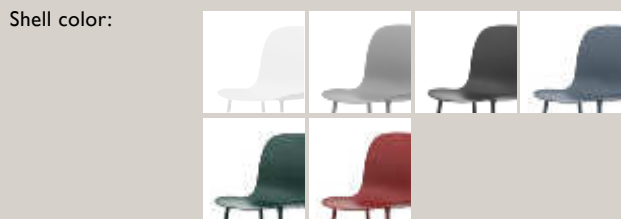

Name: Form Chair Steel, Chrome & Brass
Designer: Simon Legald
Dimensions: H: 80 x L: 48 x D: 52 x SH: 44 cm
Material: Shell: Plastic
Legs: Lacquered Steel, Chrome or Brass