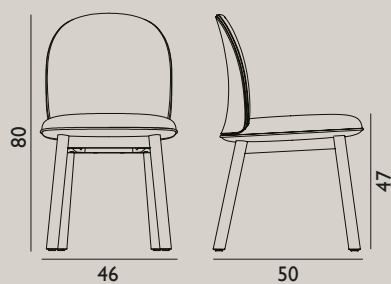

Name: Ace Lounge Chair Wood
Designer: Hans Hornemann
Dimensions: H: 80 x L: 56 x D: 70 x SH: 41 cm
Material: Shell: Veneer, PU Foam, Steel reinforcement.
Textile: Main Line Flax, Synergy, City Velvet,
Cord Uno, Ultra Leather
Legs: Oak, Stained Oak or Black Oak
Shell color: All colors in available textiles.
Leg color: