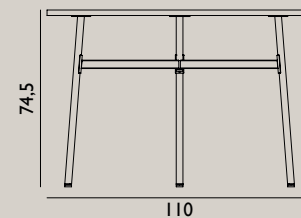

Name: Union Table Ø80xH105,5 cm
Designer: Simon Legald
Dimensions: H: 105,5 x Ø: 80 cm
Material: Tabletop: "Arpa Fenix" high pressure laminate on particle board
Legs: Powder-coated steel

Color:

Name: Union Table Ø110xH74,5 cm
Designer: Simon Legald
Dimensions: H: 74,5 x Ø: 110 cm
Material: Tabletop: "Arpa Fenix" high pressure laminate on particle board
Legs: Powder-coated steel

Color: