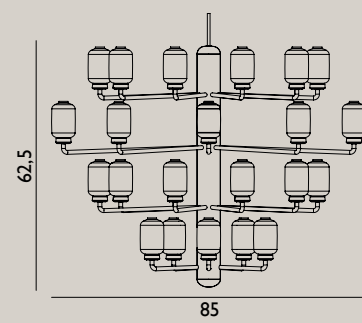

Name: Pendant
Dimensions: Large / H: 26 x Ø: 11,2 cm
Material: Glass, marble
Light Source: EU E14 0,5 Watt bulbs (LED).
US E12 0,5 Watt (LED).
Bulbs can be purchased separately.

Cords and switches: The chandeliers are provided with a 4 meter long textile cord in matching colors and a ceiling canopy.