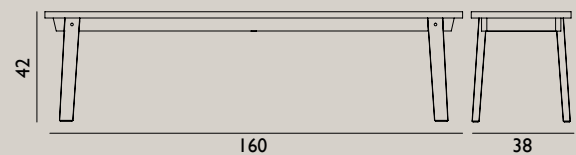

Name: Slice Table Vol. 2 Bar Table
Designer: Hans Hornemann
Dimensions: H: 103 x L: 200 x D: 90 cm
Material: Tabletop: Oak veneer with matt lacquer treatment
Legs: Oak

Name: Slice Table Vol. 2 Bench
Designer: Hans Hornemann
Dimensions: H: 42 x L: 160 x D: 38 cm
Material: Tabletop: Oak veneer with matt lacquer treatment
Legs: Oak