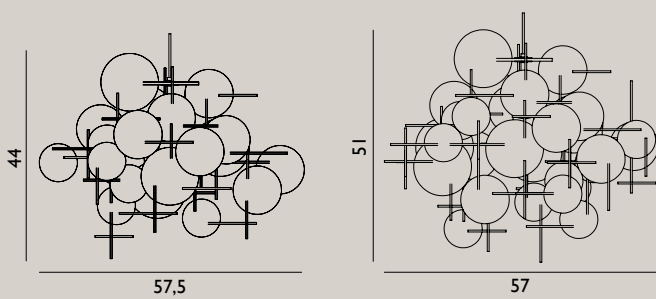

Name: Pendant

Dimensions: Small / H: 44 x L: 57,5 cm  
Large / H: 51 x L: 57 cm

Material: Veneer

Light Source: EU E27 (big socket).  
Low-energy 9 Watt bulbs are recommended.

Cords and switches: Delivered with a 4 meter white textile cord and fitting.