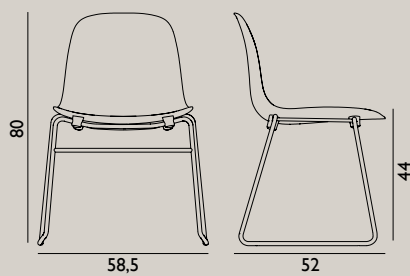

Leg color:

Name: Form Chair Stacking  
 Designer: Simon Legald  
 Dimensions: H: 80 x L: 58,5 x D: 52 x SH: 44  
 Material: Shell: Plastic  
 Legs: Steel or Chrome

Shell color:

Leg color:

Name: Form Barstool Stacking  
 Designer: Simon Legald  
 Dimensions: H65 cm / H: 77,5 x L: 58,5 x D: 45 x SH: 65 cm  
 H75 cm / H: 87,5 x L: 60,5 x D: 48,5 x SH: 75 cm  
 Material: Shell: Plastic  
 Legs: Steel or Chrome