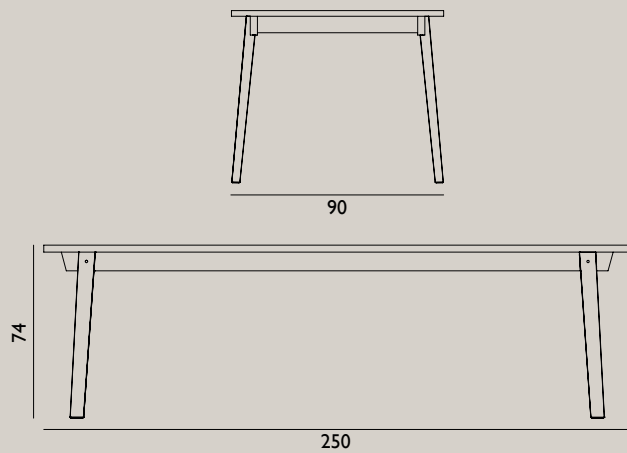

Name: Slice Table Linoleum 84x160 cm  
 Designer: Hans Hornemann  
 Dimensions: H: 74 x L: 160 x D: 84 cm  
 Material: Tabletop: Linoleum on particleboard with oak veneer edges  
 Legs: Oak

Color:

Name: Slice Table Linoleum 90x200 cm  
 Designer: Hans Hornemann  
 Dimensions: H: 74 x L: 200 x D: 90 cm  
 Material: Tabletop: Linoleum on particleboard with oak veneer edges  
 Legs: Oak

Color:

Name: Slice Table Linoleum 90x250 cm  
 Designer: Hans Hornemann  
 Dimensions: H: 74 x L: 250 x D: 90 cm  
 Material: Tabletop: Linoleum on particleboard with oak veneer edges  
 Legs: Oak

Name: Slice Table Linoleum 90x300 cm  
 Designer: Hans Hornemann  
 Dimensions: H: 74 x L: 300 x D: 90 cm  
 Material: Tabletop: Linoleum on particleboard with oak veneer edges  
 Legs: Oak

Name: Slice Table Linoleum Ø95 cm

Designer: Hans Hornemann

Dimensions: H: 74 x Ø: 95 cm

Material: Tabletop: Linoleum on particleboard with oak veneer edges  
Legs: Oak

Color:

Name: Slice Table Linoleum Ø120 cm

Designer: Hans Hornemann

Dimensions: H: 74 x Ø: 120 cm

Material: Tabletop: Linoleum on particleboard with oak veneer edges  
Legs: Oak

Color:

Name: Slice Table Linoleum Bar Table  
 Designer: Hans Hornemann  
 Dimensions: H: 103 x L: 200 x D: 90 cm  
 Material: Tabletop: Linoleum on particleboard with oak veneer edges  
 Legs: Oak