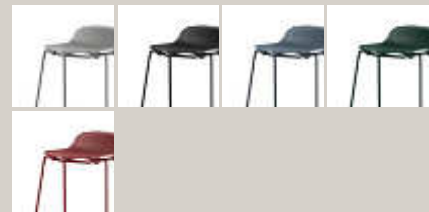

Name: Form Chair Stacking
Designer: Simon Legald
Dimensions: H: 80 x L: 58,5 x D: 52 x SH: 44
Material: Shell: Plastic
Legs: Steel or Chrome

Shell color:

Leg color:

Name: Form Barstool Stacking
Designer: Simon Legald
Dimensions: H65 cm / H: 77,5 x L: 58,5 x D: 45 x SH: 65 cm
H75 cm / H: 87,5 x L: 60,5 x D: 48,5 x SH: 75 cm
Material: Shell: Plastic
Legs: Steel or Chrome

Shell color:

Leg color: