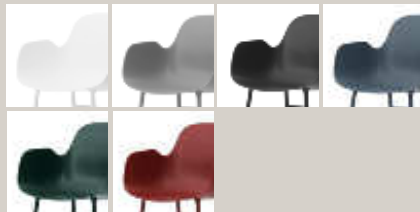

Name: Form Armchair Steel, Chrome & Brass

Designer: Simon Legald

Dimensions: H: 80 x L: 48 x D: 52 x SH: 44 cm

Material: Shell: Plastic
Legs: Lacquered Steel, Chrome or Brass

Shell color:

Leg color:

Name: Form Armchair Wood

Designer: Simon Legald

Dimensions: H: 80 x L: 48 x D: 52 x SH: 44 cm

Material: Shell: Plastic
Legs: Oak, Walnut or Black Lacquered Wood

Shell color:

Leg color: