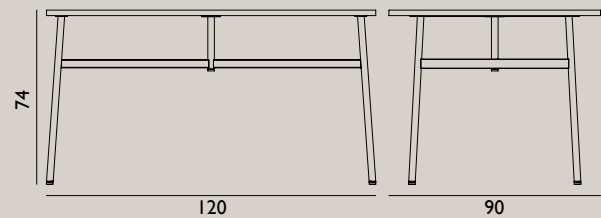

Name: Union Table 90x90 cm
Designer: Simon Legald
Dimensions: L: 90 x D: 90 cm
Material: Tabletop: "Arpa Fenix" high pressure laminate on particle board
Legs: Powder-coated steel

Color:

Name: Union Table 140x90 cm
Designer: Simon Legald
Dimensions: L: 140 x D: 90 cm
Material: Tabletop: "Arpa Fenix" high pressure laminate on particle board
Legs: Powder-coated steel

Color: