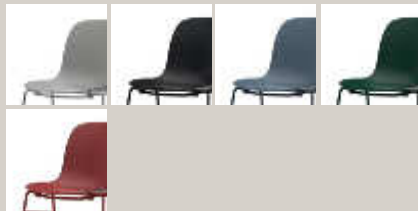

Name: Form Chair Stacking
Designer: Simon Legald
Dimensions: H: 80 x L: 58,5 x D: 52 x SH: 44
Material: Shell: Plastic
Legs: Steel or Chrome

Shell color:

Leg color:

Name: Form Barstool Stacking
Designer: Simon Legald
Dimensions: H65 cm / H: 77,5 x L: 58,5 x D: 45 x SH: 65 cm
H75 cm / H: 87,5 x L: 60,5 x D: 48,5 x SH: 75 cm
Material: Shell: Plastic
Legs: Steel or Chrome

Shell color:

Leg color: