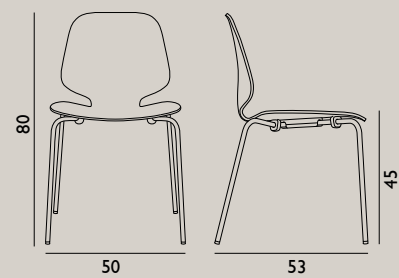

Name: My Chair
Designer: Nicholai Wiig Hansen
Dimensions: H: 80 x L: 50 x D: 53 x SH: 45 cm
Material: Shell: PU foam with upholstery
Textile: Gabriel/Fame, Gabriel/Crisp, Gabriel/Breeze Fusion, Kvadrat/Hallingdal
Leather: Sørensen Leather/Ultra
Legs: Chrome or Lacquered steel

Shell color: All colors in available textiles