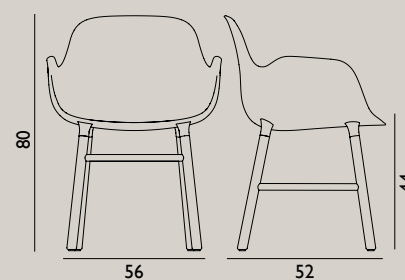

Shell color: All colors in available textiles

Leg color:

Name: Form Chair Swivel 4 Leg  
 Designer: Simon Legald  
 Dimensions: H: 80 x L: 70,5 x SH: 44 cm  
 Material: Shell: Plastic  
 Legs: Alu, White Alu or Black Alu

Name: Form Chair Swivel 5 W Gaslift  
 Designer: Simon Legald  
 Dimensions: H: 73/86 x L: 72,5 x SH: 37/50 cm  
 Material: Shell: Plastic  
 Legs: Alu, White Alu or Black Alu

Name: Form Armchair Swivel 4 Leg  
 Designer: Simon Legald  
 Dimensions: H: 80 x L: 70,5 x SH: 44 cm  
 Material: Shell: Plastic  
 Legs: Alu, White Alu or Black Alu