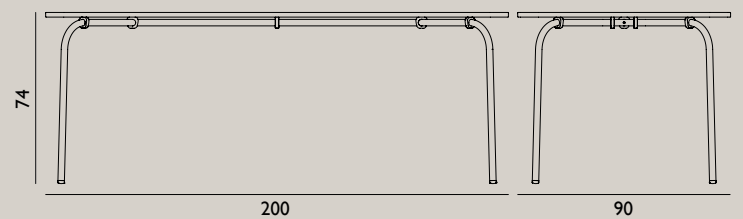

Name: Slice Table Vol. 2 84x160 cm  
 Designer: Hans Hornemann  
 Dimensions: H: 74 x L: 160 x D: 84 cm  
 Material: Tabletop: Oak veneer with matt lacquer treatment  
 Legs: Oak

Name: Slice Table Vol. 2 Ø95 cm  
 Designer: Hans Hornemann  
 Dimensions: H: 74 x Ø: 95 cm  
 Material: Tabletop: Oak veneer with matt lacquer treatment  
 Legs: Oak