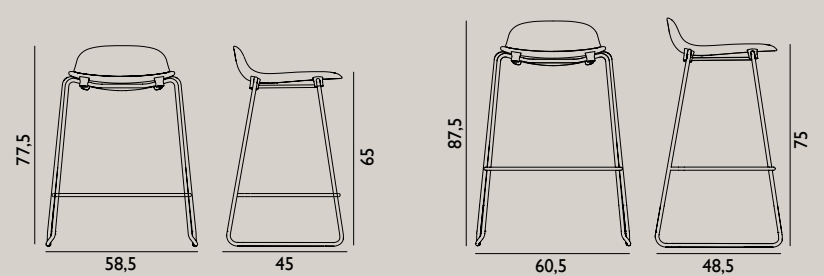

Name: Form Chair Stacking
Designer: Simon Legald
Dimensions: H: 80 x L: 58,5 x D: 52 x SH: 44
Material: Shell: Plastic
Legs: Steel or Chrome

Shell color:

Leg color:

Name: Form Barstool Stacking
Designer: Simon Legald
Dimensions: H65 cm / H: 77,5 x L: 58,5 x D: 45 x SH: 65 cm
H75 cm / H: 87,5 x L: 60,5 x D: 48,5 x SH: 75 cm
Material: Shell: Plastic
Legs: Steel or Chrome

Shell color:

Leg color: