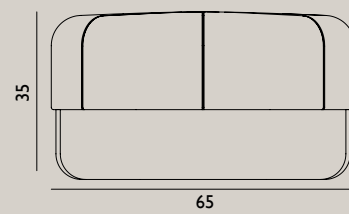

Name: Circus Pouf Small
Designer: Simon Legald
Dimensions: H: 40 x L: 46 x D: 46 cm
Material: HR Foam
Textile: JAB/City Velvet

Color:

Name: Circus Pouf Large
Designer: Simon Legald
Dimensions: H: 35 x L: 65 x D: 65 cm
Material: HR Foam
Textile: JAB/City Velvet

Color: