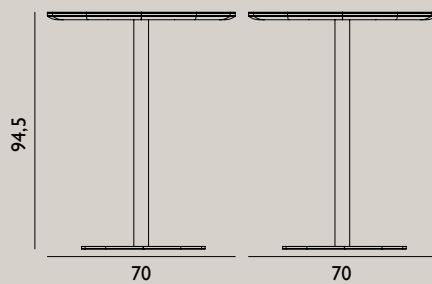

Name: Form Café Table Medium
Designer: Simon Legald
Dimensions: H: 94,5 x L: 70 x D: 70 cm
Material: Tabletop: Linoleum, Laminate (white version only)
Legs: Powder-coated steel