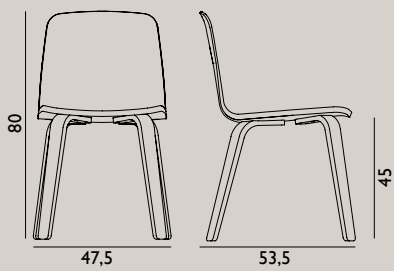

Name: Just Chair Oak
Designer: Iskos-Berlin
Dimensions: H: 80 x W: 47,5 x D: 53,5 x SH: 45 cm
Material: Lacquered Oak Veneer