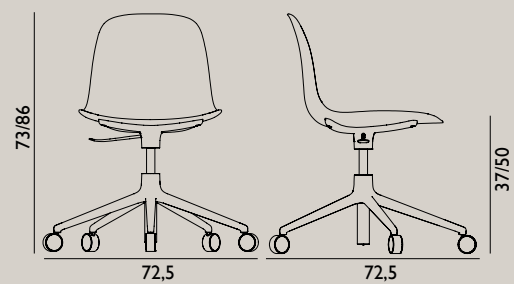

Name: Form Chair Full Upholstery Swivel 4 Leg
Designer: Simon Legald
Dimensions: H: 80 x L: 70,5 x SH: 44 cm
Material: Shell: PU foam with upholstery
Textile: Gabriel/Fame, Gabriel/Fame Hybrid, Gabriel/Breeze Fushion, Kvadrat/Steelcut Trio, Kvadrat/Remix or JAB/City Velvet
Leather: Sørensen Leather/Ultra
Legs: Alu, White Alu or Black Alu
Shell color: All colors in available textiles

Leg color:

Name: Form Chair Full Upholstery Swivel 5 W Gaslift
Designer: Simon Legald
Dimensions: H: 73/86 x L: 72,5 x SH: 37/50 cm
Material: Shell: PU foam with upholstery
Textile: Gabriel/Fame, Gabriel/Fame Hybrid, Gabriel/Breeze Fushion, Kvadrat/Steelcut Trio, Kvadrat/Remix or JAB/City Velvet
Leather: Sørensen Leather/Ultra
Legs: Alu, White Alu or Black Alu
Shell color: All colors in available textiles

Leg color: