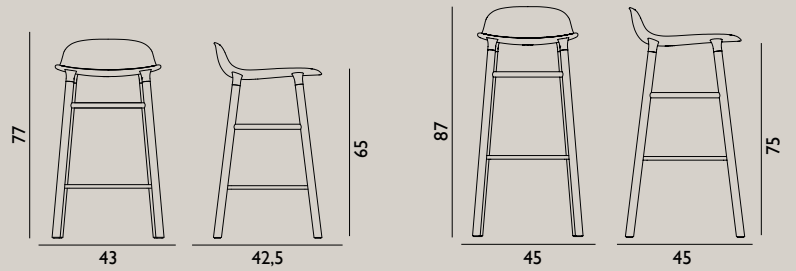

Name: Form Barstool
Designer: Simon Legald
Dimensions: H65 cm / H: 77 x L: 42,5 x D: 42,5 x SH: 65 cm
H75 cm / H: 87 x L: 44 x D: 44 x SH: 75 cm
Material: Shell: Plastic
Legs: Lacquered Steel, Chrome or Brass

Shell color:

Leg color:

Name: Form Barstool Wood
Designer: Simon Legald
Dimensions: H65 cm / H: 77 x L: 43 x D: 42,5 x SH: 65 cm
H75 cm / H: 87 x L: 45 x D: 45 x SH: 75 cm
Material: Shell: Plastic
Legs: Oak, Smoked Oak or Black Lacquered Wood

Shell color:

Leg color: