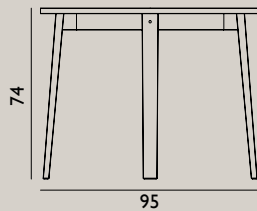

Name: Slice Table Linoleum Ø95 cm

Designer: Hans Hornemann

Dimensions: H: 74 x Ø: 95 cm

Material: Tabletop: Linoleum on particleboard with oak veneer edges
Legs: Oak

Color:

Name: Slice Table Linoleum Ø120 cm

Designer: Hans Hornemann

Dimensions: H: 74 x Ø: 120 cm

Material: Tabletop: Linoleum on particleboard with oak veneer edges
Legs: Oak

Color: