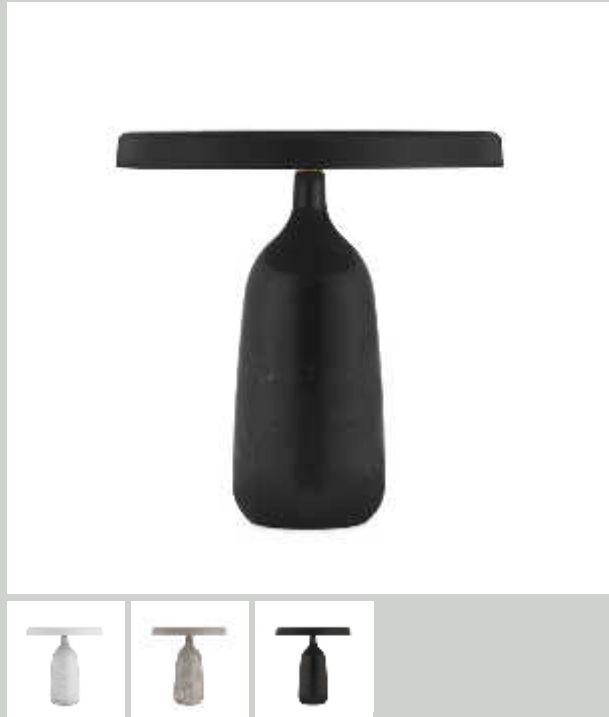

Design by Simon Karkov

35 Specifications

Category: Pendant
Dimensions: Large / H: 53 x Ø: 51 cm
Material: Lamp shade foil
Light Source: Low-energy 9 Watt bulbs are recommended.
Cords and switches: Socket and cord are sold separately.

Category: Pendant
Dimensions: X-Large / H: 63 x Ø: 60 cm
Material: Lamp shade foil
Light Source: Low-energy 9 Watt bulbs are recommended.
Cords and switches: Socket and cord are sold separately.

37 Eddy

Eddy, the table lamp, is an art of proportion: an airy shade floats above a weighty, organic base, creating a design in balance and motion. Eddy consists of a plane steel screen with integrated LED light source and a base of hand turned Italian marble. A golden brass ball connects the two elements, allowing the shade to be tipped around the base to control the direction of the light. The table lamp emits a soft light, which can be adjusted with the circular brass dimmer that forms a refined detail on the lampshade's top.

Design by Simon Legald

39 Specifications

- Category: Table Lamp
- Dimensions: H: 33,6 x Ø: 32 cm
- Material: Pressed steel, marble
- Light Source: LED chip (not replaceable).
Light source power - 16,5 Watt
LED life span - 25000hrs.
- Cords and switches: Textile-covered cord.
The lamp has a three steps touch dimmer switch.