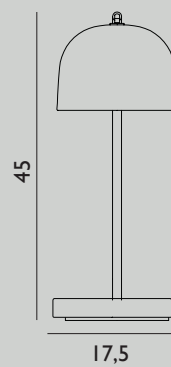

Design by Simon Karkov

29 Specifications

Category: Pendant

Dimensions: Small / H: 42 x Ø: 42 cm
Large / H: 51 x Ø: 51 cm
X-Large / H: 60 x Ø: 60 cm
XX-Large / H: 78 x Ø: 78 cm

Material: Lamp shade foil

Light Source: Low-energy 9 Watt bulbs are recommended.

Design by Simon Legald

39 Specifications

- Category: Table Lamp
- Dimensions: H: 33,6 x Ø: 32 cm
- Material: Pressed steel, marble
- Light Source: LED chip (not replaceable).
Light source power - 16,5 Watt
LED life span - 25000hrs.
- Cords and switches: Textile-covered cord.
The lamp has a three steps touch dimmer switch.

Design by Simon Legald

43 Specifications

- Category:** Table Lamp
- Dimensions:** H: 26,5 x Ø: 14 cm
- Material:** Glass, marble, brass
- Light Source:** EU E14 0,5 Watt bulbs (LED).
Bulbs can be purchased separately.
- Cords and switches:** The lamps are provided with a 2 meter long textile cord in matching colors with a switch.

Design by Simon Legald

45 Specifications

- Category: Table Lamp
- Dimensions: H: 45 x Ø: 17,5 cm
- Material: Steel, granite
- Light Source: Replaceable LED light source with dispersion lens.
LED 4kWh/1000h
- Cords and switches: The table lamp comes with dimmer.
Textile-covered cord.