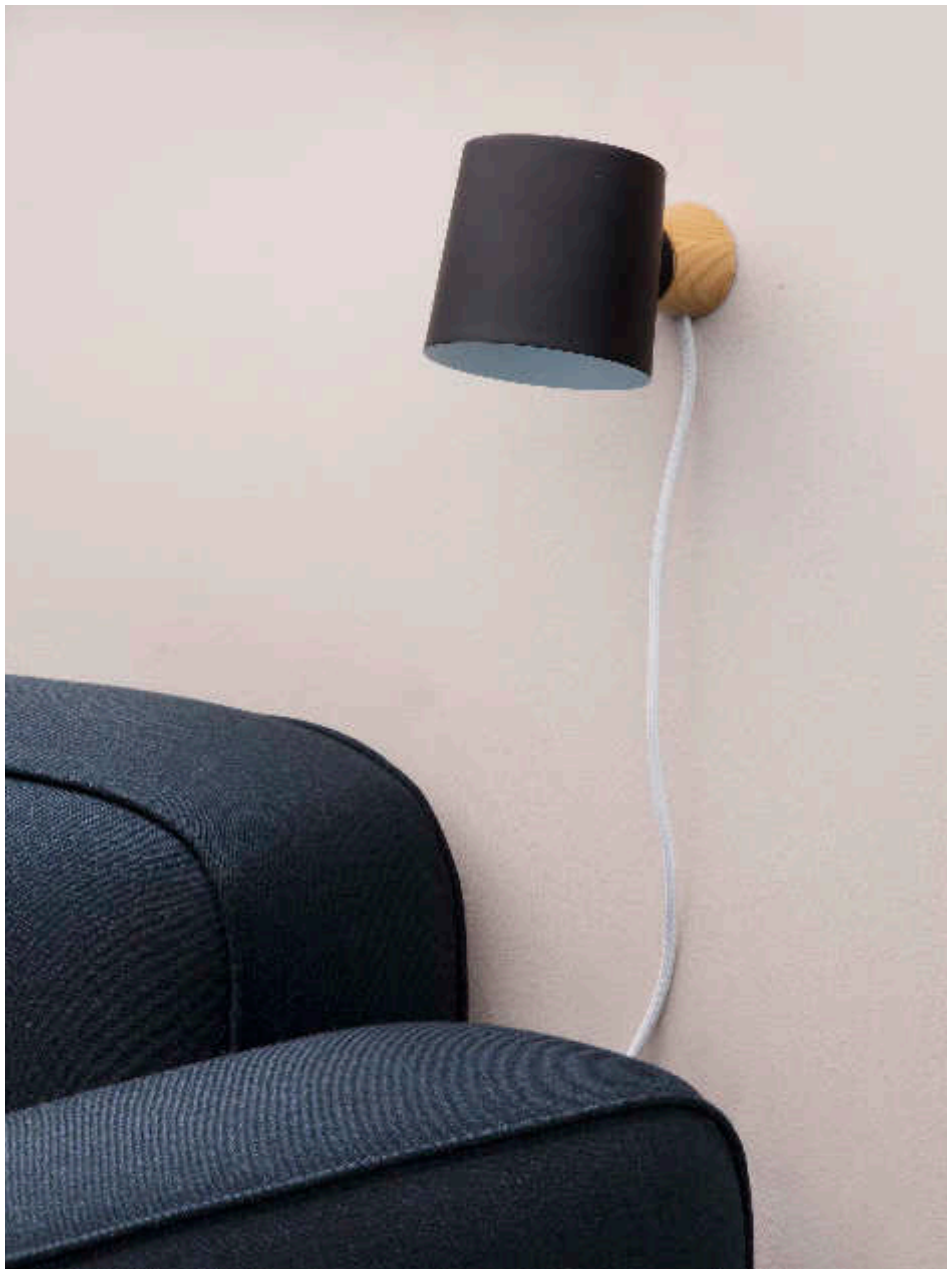

69 Grant wall lamp

Wall-mounted lighting is an aesthetic and space-optimizing solution, and the Grant series offers the choice of two flexible designs. With arms that move from right to left and lampshades that can be tipped up and down, the lamps can take up several different positions. The short-armed Grant wall lamp is well suited as a bedside lamp, for lighting up a hallway, or placed over a kitchen counter. For extended reach, opt for the longer version, which will be a stylish addition to any lounge area.

Design by Simon Legald

70 Specifications

- Category: Wall Lamp
- Dimensions: Small / H: 22 x D: 43 x Ø: 17,5 cm
- Material: Steel, granite
- Light Source: Replaceable LED light source with dispersion lens.
LED 4kWh/1000h
- Cords and switches: The wall lamp comes with dimmer.
Textile-covered cord.

- Category: Wall Lamp
- Dimensions: Large / H: 32 x D: 111 x Ø: 17,5 cm
- Material: Steel, granite
- Light Source: Replaceable LED light source with dispersion lens.
LED 4kWh/1000h
- Cords and switches: The wall lamp comes with dimmer.
Textile-covered cord.

Rise is an uncomplicated and versatile wall lamp. Strict lines are gently softened by stumpy sections, creating an attractive blend of a minimalistic design and a friendly appearance. The lamp consists of a base and a cylindrical shade, which are held together by a turning joint, making it possible to rotate the shade around the base to adjust the direction of the light. Rise is a wall lamp that is appealing in all its simplicity.