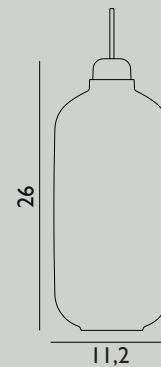

15 Specifications

Category: Pendant

Dimensions: Small / H: 17 x Ø: 14 cm

Material: Glass, marble, brass

Light Source: EU E14 0,5 Watt bulbs (LED).
US E12 0,5 Watt (LED).
Bulbs can be purchased separately.

Cords and switches: The pendants are provided with a 4 meter long textile cord in matching colors and a ceiling canopy.

Category: Pendant

Dimensions: Large / H: 26 x Ø: 11,2 cm

Material: Glass, marble, brass

Light Source: EU E14 0,5 Watt bulbs (LED).
US E12 0,5 Watt (LED).
Bulbs can be purchased separately.

Cords and switches: The pendants are provided with a 4 meter long textile cord in matching colors and a ceiling canopy.