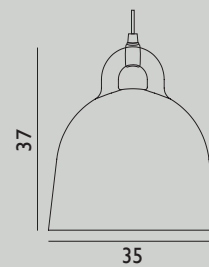

Category: Pendant

Dimensions: Small / H: 37 x Ø: 35 cm

Material: Aluminum

Light Source: EU + CCC: E27 (big socket). Low-energy 9 Watt bulbs are recommended.
US: E26 (big socket). Low-energy 9 Watt bulbs are recommended.

Cords and switches: Bell lamps in white and black have matching cords and canopies. Bell lamp in sand has a brown cord and white canopy. Bell lamp in grey has a black cord and black canopy. All Bell lamps are delivered with a 4 meter textile cord.