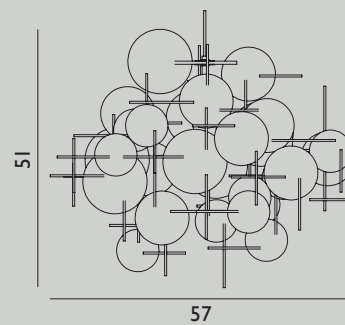

27 Specifications

Category: Pendant

Dimensions: Small / H: 44 x L: 57,5 cm

Material: Veneer

Light Source: EU E27 (big socket).
Low-energy 9 Watt bulbs are recommended.

Cords and switches: Delivered with a 4 meter white textile cord and fitting.

Category: Pendant

Dimensions: Large / H: 51 x L: 57 cm

Material: Veneer

Light Source: EU E27 (big socket).
Low-energy 9 Watt bulbs are recommended.

Cords and switches: Delivered with a 4 meter white textile cord and fitting.