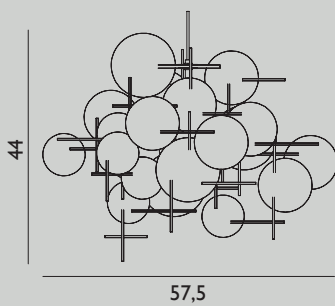

Design by Simon Legald

9 Specifications

Category: Pendant

Dimensions: Small / H: 17 x Ø: 23 cm

Material: Steel, granite

Light Source: Replaceable LED light source with dispersion lens.
LED 5kWh/1000h

Cords and switches: The pendants are dimmer compatible.
Textile-covered cord.

Design by Vibeke Fønnesberg Schmidt

27 Specifications

Category: Pendant

Dimensions: Small / H: 44 x L: 57,5 cm

Material: Veneer

Light Source: EU E27 (big socket).
Low-energy 9 Watt bulbs are recommended.

Cords and switches: Delivered with a 4 meter white textile cord and fitting.