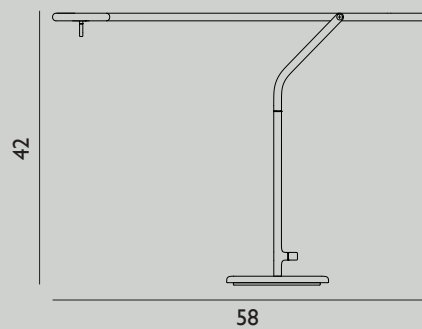

Design by Andreas Kowalewski

61 Specifications

- Category: Table Lamp
- Dimensions: H: 42 x L: 58 x D: 16 cm
- Material: Powder coated metal
- Light Source: SMD 2835 LED chip (not replaceable).
Light source power: 5 Watt
- Cords and switches: Flow lamp is delivered with a 2 meter textile cord in matching colors.
The lamp has a three steps touch dimmer switch.

Design by Simon Legald

63 Specifications

- Category: Floor Lamp
- Dimensions: H: 136 x Ø: 24 cm
- Material: Steel, granite
- Light Source: Replaceable LED light source with dispersion lens.
LED 4kWh/1000h
- Cords and switches: The floor lamp comes with dimmer.
Textile-covered cord.