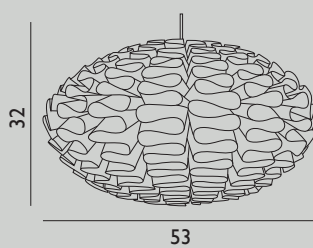

Category: Pendant
Dimensions: Large / H: 40 x Ø: 65 cm
Material: Lamp shade foil
Light Source: Low-energy 9 Watt bulbs are recommended.
Cords and switches: Socket and cord are sold separately.