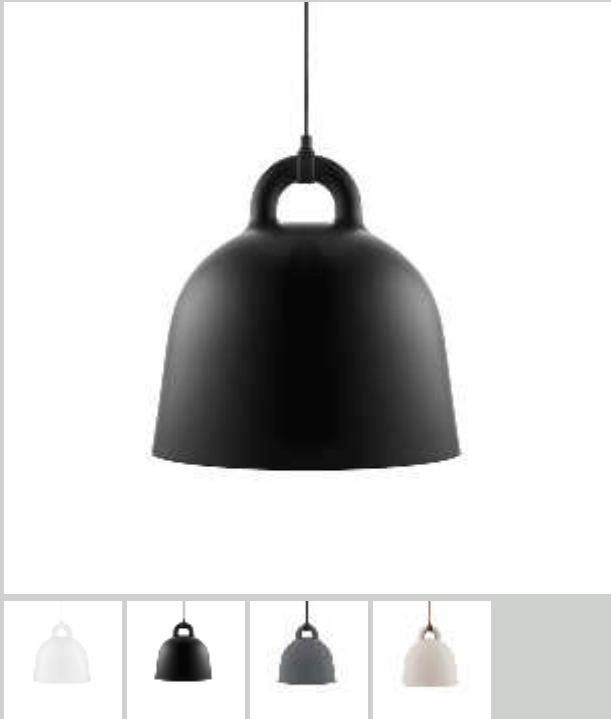

Design by Simon Legald

9 Specifications

Category: Pendant

Dimensions: Small / H: 17 x Ø: 23 cm

Material: Steel, granite

Light Source: Replaceable LED light source with dispersion lens.
LED 5kWh/1000h

Cords and switches: The pendants are dimmer compatible.
Textile-covered cord.

Design by Andreas Lund and Jacob Rudbeck

20 Specifications

Category: Pendant

Dimensions: X-Small / H: 23 x Ø: 22 cm

Material: Aluminum

Light Source: G9 Halogen (included).
20 Watt bulbs are recommended.

Cords and switches: Bell lamps in white and black have matching cords and canopies. Bell lamp in sand has a brown cord and white canopy. Bell lamp in grey has a black cord and black canopy. All Bell lamps are delivered with a 4 meter textile cord.

Category: Pendant

Dimensions: Small / H: 37 x Ø: 35 cm

Material: Aluminum

Light Source: EU + CCC: E27 (big socket). Low-energy 9 Watt bulbs are recommended.
US: E26 (big socket). Low-energy 9 Watt bulbs are recommended.

Cords and switches: Bell lamps in white and black have matching cords and canopies. Bell lamp in sand has a brown cord and white canopy. Bell lamp in grey has a black cord and black canopy. All Bell lamps are delivered with a 4 meter textile cord.