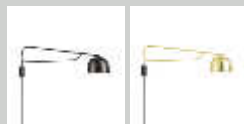

1. Category: Wall Lamp
2. Dimensions: Large / H: 32 x D: 111 x Ø: 17,5 cm
3. Material: Steel, granite
4. Light Source: Replaceable LED light source with dispersion lens.
   LED 4kWh/1000h
5. Cords and switches: The wall lamp comes with dimmer.
   Textile-covered cord.