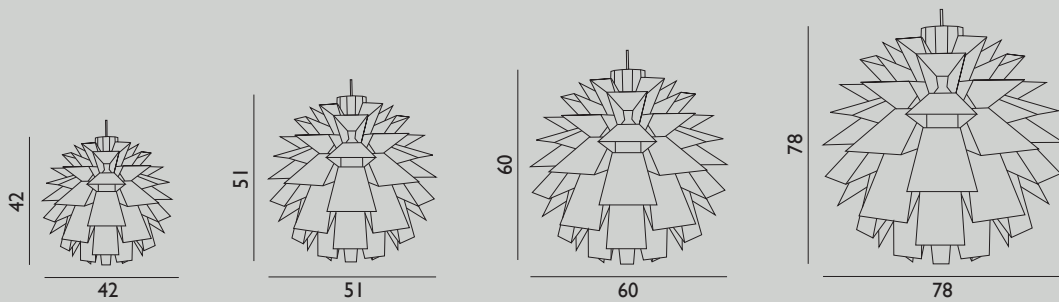

Design by Simon Legald

9 Specifications

Category: Pendant

Dimensions: Small / H: 17 x Ø: 23 cm

Material: Steel, granite

Light Source: Replaceable LED light source with dispersion lens.
LED 5kWh/1000h

Cords and switches: The pendants are dimmer compatible.
Textile-covered cord.

Design by Simon Legald

15 Specifications

Category: Pendant

Dimensions: Small / H: 17 x Ø: 14 cm

Material: Glass, marble, brass

Light Source: EU E14 0,5 Watt bulbs (LED).
US E12 0,5 Watt (LED).
Bulbs can be purchased separately.

Design by Simon Karkov

29 Specifications

Category: Pendant

Dimensions: Small / H: 42 x Ø: 42 cm
Large / H: 51 x Ø: 51 cm
X-Large / H: 60 x Ø: 60 cm
XX-Large / H: 78 x Ø: 78 cm

Material: Lamp shade foil

Light Source: Low-energy 9 Watt bulbs are recommended.

Cords and switches: Socket and cord are sold separately.

Norm 03 is a modern lampshade consisting of 39 pieces, which is easy to assemble without the need for any tools or glue. Two long foil strips fold in and out of each other in a snake-like pattern, creating, in their own way, order from chaos. The organic shape kindles memories of the sixties and when lit, Norm 03 provides a sculptural light effect on the wall.