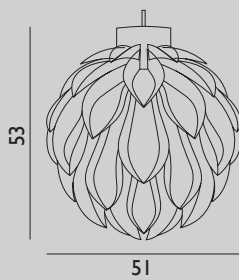

Category: Pendant
Dimensions: X-Large / H: 63 x Ø: 60 cm
Material: Lamp shade foil
Light Source: Low-energy 9 Watt bulbs are recommended.
Cords and switches: Socket and cord are sold separately.