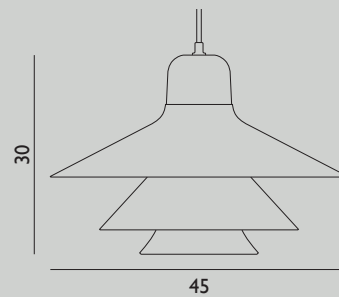

Design by Jonas Wagell

23 Specifications

- Category:** Pendant
- Dimensions:** H: 19 x Ø: 28 cm
- Material:** Powder Coated Steel
- Light Source:** E27 socket. Bulb is not included.
The lamp is compatible with bulbs from all energy classes.
- Cords and switches:** The lamp is delivered with canopy and 4 m textile covered cord.

Design by Simon Legald

25 Specifications

Category: Pendant

Dimensions: Small / H: 17 x Ø: 20 cm

Material: Glass, steel

Light Source: Small: EU G9 Halogen (included).
20 Watt bulbs are recommended.

Cords and switches: Delivered with a 4 meter textile cord and fitting in a matching color.
A white ceiling canopy is included.

Category: Pendant

Dimensions: Large / H: 30 x Ø: 45 cm

Material: Glass, steel

Light Source: Large: EU E27 (big socket).
Low-energy 9 Watt bulbs are recommended.

Cords and switches: Delivered with a 4 meter textile cord and fitting in a matching color.
A white ceiling canopy is included.