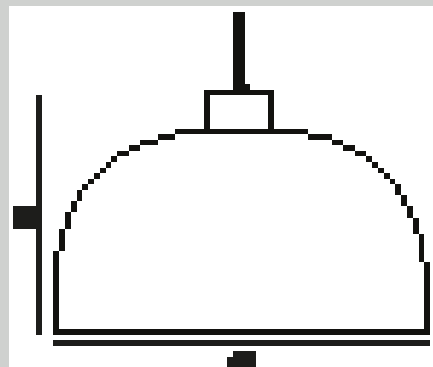

Design by Simon Legald

9 Specifications

Category: Pendant

Dimensions: Small / H: 17 x Ø: 23 cm

Material: Steel, granite

Light Source: Replaceable LED light source with dispersion lens.
LED 5kWh/1000h

Cords and switches: The pendants are dimmer compatible.
Textile-covered cord.

Category: Pendant

Dimensions: Large / H: 29 x Ø: 45 cm

Material: Steel, granite

Light Source: Replaceable LED light source with dispersion lens.
LED 7kWh/1000h

Cords and switches: The pendants are dimmer compatible.
Textile-covered cord.