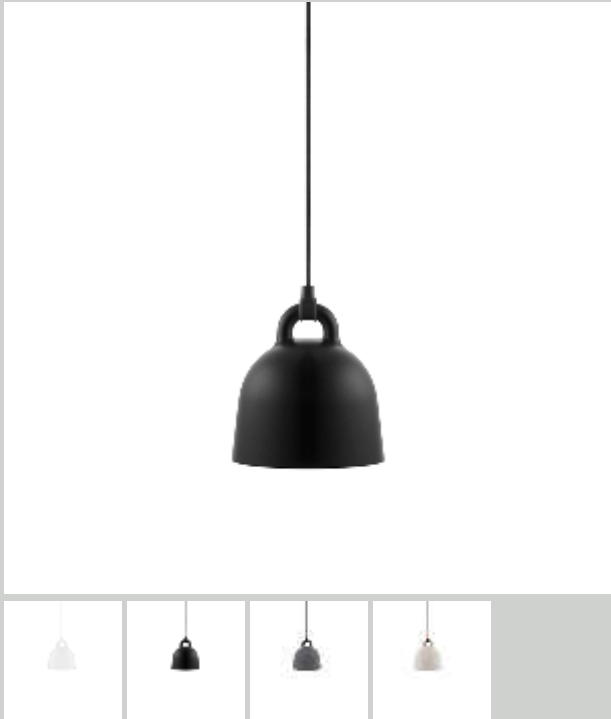

Design by Simon Legald

17 Specifications

- Category:** Pendant
- Dimensions:** Small / H: 32,5 x Ø: 62,5 cm
- Material:** Glass, marble
- Light Source:** EU E14 0,5 Watt bulbs (LED).
US E12 0,5 Watt (LED).
Bulbs can be purchased separately.
- Cords and switches:** The chandeliers are provided with a 4 meter long textile cord in matching colors and a ceiling canopy.

- Category:** Pendant
- Dimensions:** Large / H: 26 x Ø: 11,2 cm
- Material:** Glass, marble
- Light Source:** EU E14 0,5 Watt bulbs (LED).
US E12 0,5 Watt (LED).
Bulbs can be purchased separately.
- Cords and switches:** The chandeliers are provided with a 4 meter long textile cord in matching colors and a ceiling canopy.

18 Bell

The Bell lamp gets its name from its characteristic bell shape. It has a simple design, but makes its mark with its eye-catching fixture, which forms a central part of the design. The white inner side reflects the light, which falls like a cone and provides good lighting over the dining table, for example.

Design by Andreas Lund and Jacob Rudbeck

20 Specifications

Category: Pendant

Dimensions: X-Small / H: 23 x Ø: 22 cm

Material: Aluminum

Light Source: G9 Halogen (included).
20 Watt bulbs are recommended.

Cords and switches: Bell lamps in white and black have matching cords and canopies. Bell lamp in sand has a brown cord and white canopy. Bell lamp in grey has a black cord and black canopy. All Bell lamps are delivered with a 4 meter textile cord.