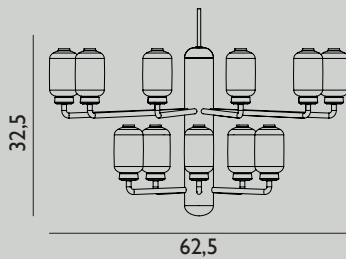

Design by Simon Legald

17 Specifications

- Category:** Pendant
- Dimensions:** Small / H: 32,5 x Ø: 62,5 cm
- Material:** Glass, marble
- Light Source:** EU E14 0,5 Watt bulbs (LED).
US E12 0,5 Watt (LED).
Bulbs can be purchased separately.
- Cords and switches:** The chandeliers are provided with a 4 meter long textile cord in matching colors and a ceiling canopy.