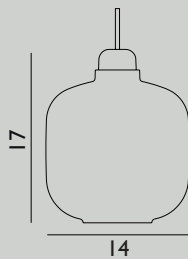

Design by Simon Legald

9 Specifications

Category: Pendant

Dimensions: Small / H: 17 x Ø: 23 cm

Material: Steel, granite

Light Source: Replaceable LED light source with dispersion lens.
LED 5kWh/1000h

Cords and switches: The pendants are dimmer compatible.
Textile-covered cord.

Category: Pendant

Dimensions: Large / H: 29 x Ø: 45 cm

Material: Steel, granite

Light Source: Replaceable LED light source with dispersion lens.
LED 7kWh/1000h

Cords and switches: The pendants are dimmer compatible.
Textile-covered cord.

Design by Simon Legald

15 Specifications

Category: Pendant

Dimensions: Small / H: 17 x Ø: 14 cm

Material: Glass, marble, brass

Light Source: EU E14 0,5 Watt bulbs (LED).
US E12 0,5 Watt (LED).
Bulbs can be purchased separately.

Cords and switches: The pendants are provided with a 4 meter long textile cord in matching colors and a ceiling canopy.

Category: Pendant

Dimensions: Large / H: 26 x Ø: 11,2 cm

Material: Glass, marble, brass