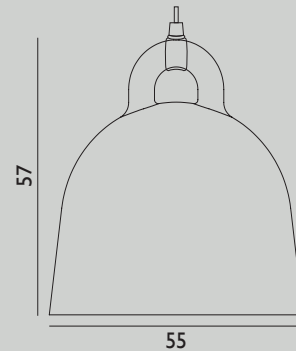

Category: Pendant

Dimensions: Large / H: 57 x Ø: 55 cm

Material: Aluminum

Light Source: EU + CCC: E27 (big socket). Low-energy 9 Watt bulbs are recommended.
US: E26 (big socket). Low-energy 9 Watt bulbs are recommended.

Cords and switches: Bell lamps in white and black have matching cords and canopies. Bell lamp in sand has a brown cord and white canopy. Bell lamp in grey has a black cord and black canopy. All Bell lamps are delivered with a 4 meter textile cord.