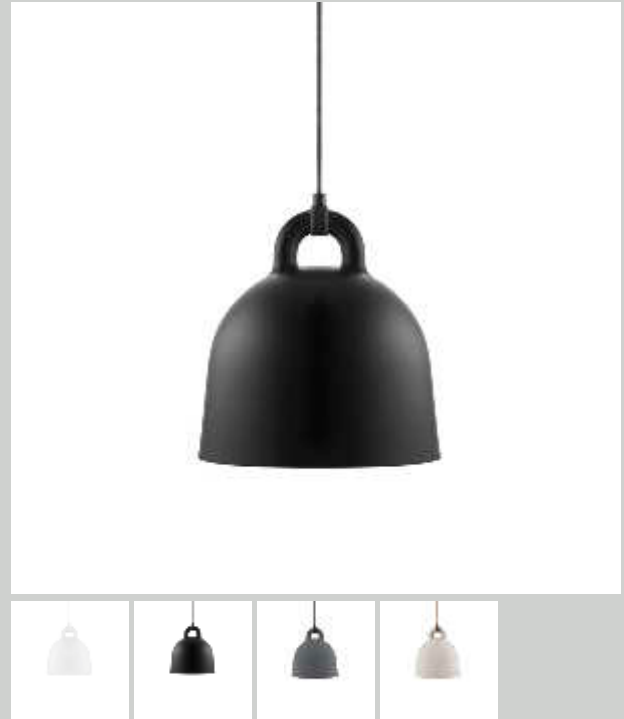

- Category:** Pendant
- Dimensions:** Large / H: 26 x Ø: 11,2 cm
- Material:** Glass, marble
- Light Source:** EU E14 0,5 Watt bulbs (LED).
US E12 0,5 Watt (LED).
Bulbs can be purchased separately.
- Cords and switches:** The chandeliers are provided with a 4 meter long textile cord in matching colors and a ceiling canopy.

18 Bell

The Bell lamp gets its name from its characteristic bell shape. It has a simple design, but makes its mark with its eye-catching fixture, which forms a central part of the design. The white inner side reflects the light, which falls like a cone and provides good lighting over the dining table, for example.

Design by Andreas Lund and Jacob Rudbeck

20 Specifications

Category: Pendant

Dimensions: X-Small / H: 23 x Ø: 22 cm

Material: Aluminum

Light Source: G9 Halogen (included).
20 Watt bulbs are recommended.

Cords and switches: Bell lamps in white and black have matching cords and canopies. Bell lamp in sand has a brown cord and white canopy. Bell lamp in grey has a black cord and black canopy. All Bell lamps are delivered with a 4 meter textile cord.

Category: Pendant

Dimensions: Small / H: 37 x Ø: 35 cm

Material: Aluminum

Light Source: EU + CCC: E27 (big socket). Low-energy 9 Watt bulbs are recommended.
US: E26 (big socket). Low-energy 9 Watt bulbs are recommended.