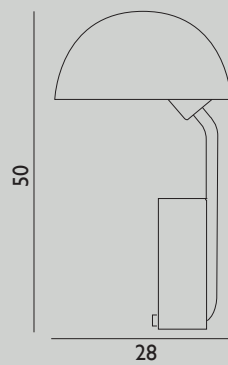

Design by Simon Legald

39 Specifications

- Category: Table Lamp
- Dimensions: H: 33,6 x Ø: 32 cm
- Material: Pressed steel, marble
- Light Source: LED chip (not replaceable).
Light source power - 16,5 Watt
LED life span - 25000hrs.
- Cords and switches: Textile-covered cord.
The lamp has a three steps touch dimmer switch.

Design by Simon Legald

43 Specifications

- Category:** Table Lamp
- Dimensions:** H: 26,5 x Ø: 14 cm
- Material:** Glass, marble, brass
- Light Source:** EU E14 0,5 Watt bulbs (LED).
Bulbs can be purchased separately.
- Cords and switches:** The lamps are provided with a 2 meter long textile cord in matching colors with a switch.

Design by Simon Legald

45 Specifications

- Category: Table Lamp
- Dimensions: H: 45 x Ø: 17,5 cm
- Material: Steel, granite
- Light Source: Replaceable LED light source with dispersion lens.
LED 4kWh/1000h
- Cords and switches: The table lamp comes with dimmer.
Textile-covered cord.

Design by KaschKasch

49 Specifications

Category:	Table Lamp
Dimensions:	H: 50 x Ø: 28 cm
Material:	Steel
Light Source:	EU E27 (big socket). Provided with a 42 Watt globe halogen bulb (energy class D).
Cords and switches:	Cap lamp is delivered with a 2 meter textile cord in matching colors with a switch.