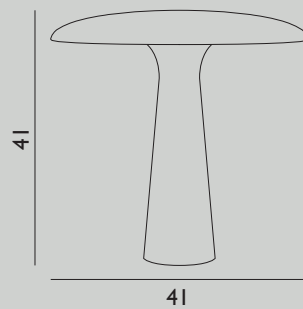

Design by Simon Legald

39 Specifications

- Category: Table Lamp
- Dimensions: H: 33,6 x Ø: 32 cm
- Material: Pressed steel, marble
- Light Source: LED chip (not replaceable).
Light source power - 16,5 Watt
LED life span - 25000hrs.
- Cords and switches: Textile-covered cord.
The lamp has a three steps touch dimmer switch.

Design by Simon Legald

45 Specifications

- Category: Table Lamp
- Dimensions: H: 45 x Ø: 17,5 cm
- Material: Steel, granite
- Light Source: Replaceable LED light source with dispersion lens.
LED 4kWh/1000h
- Cords and switches: The table lamp comes with dimmer.
Textile-covered cord.

Design by Marc Venot

51 Specifications

- Category: Table Lamp
- Dimensions: H: 16,5 x L: 44,4 x D: 6 cm
- Material: Plastic, magnetic base, acrylic diffuser with magnet
- Light Source: 6,5 Watt LED (included).
- Cords and switches: Acrobat lamp is delivered with a 2 meter textile cord in matching colors with a switch.

Design by HolmbäckNordentoft

55 Specifications

- Category: Table Lamp
- Dimensions: H: 41 x Ø: 41 cm
- Material: Steel
- Light Source: EU E27 (big socket),
9 Watt low-energy bulbs are recommended.
- Cords and switches: Shelter lamp is delivered with a 2 meter
textile cord in matching colors with a switch.