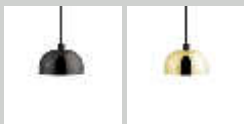

Design by Simon Legald

9 Specifications

Category: Pendant

Dimensions: Small / H: 17 x Ø: 23 cm

Material: Steel, granite

Light Source: Replaceable LED light source with dispersion lens.
LED 5kWh/1000h

Cords and switches: The pendants are dimmer compatible.
Textile-covered cord.

Category: Pendant

Dimensions: Large / H: 29 x Ø: 45 cm

Material: Steel, granite

Light Source: Replaceable LED light source with dispersion lens.
LED 7kWh/1000h

Cords and switches: The pendants are dimmer compatible.
Textile-covered cord.