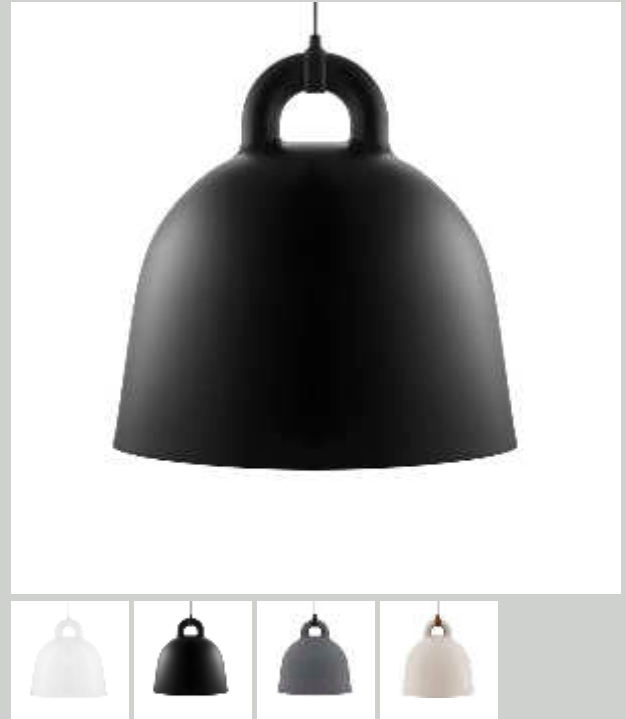

Category: Pendant

Dimensions: Medium / H: 44 x Ø: 42 cm

Material: Aluminum

Light Source: EU + CCC: E27 (big socket). Low-energy 9 Watt bulbs are recommended.
US: E26 (big socket). Low-energy 9 Watt bulbs are recommended.

Cords and switches: Bell lamps in white and black have matching cords and canopies. Bell lamp in sand has a brown cord and white canopy. Bell lamp in grey has a black cord and black canopy. All Bell lamps are delivered with a 4 meter textile cord.