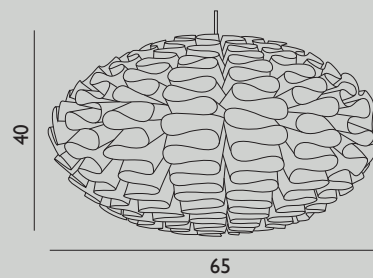

Design by Simon Karkov

29 Specifications

Category: Pendant

Dimensions: Small / H: 42 x Ø: 42 cm
Large / H: 51 x Ø: 51 cm
X-Large / H: 60 x Ø: 60 cm
XX-Large / H: 78 x Ø: 78 cm

Material: Lamp shade foil

Light Source: Low-energy 9 Watt bulbs are recommended.

Cords and switches: Socket and cord are sold separately.

Norm 03 is a modern lampshade consisting of 39 pieces, which is easy to assemble without the need for any tools or glue. Two long foil strips fold in and out of each other in a snake-like pattern, creating, in their own way, order from chaos. The organic shape kindles memories of the sixties and when lit, Norm 03 provides a sculptural light effect on the wall.

Design by Britt Kornum

31 Specifications

Category: Pendant
Dimensions: Small / H: 32 x Ø: 53 cm
Material: Lamp shade foil
Light Source: Low-energy 9 Watt bulbs are recommended.
Cords and switches: Socket and cord are sold separately.

Category: Pendant
Dimensions: Large / H: 40 x Ø: 65 cm
Material: Lamp shade foil
Light Source: Low-energy 9 Watt bulbs are recommended.
Cords and switches: Socket and cord are sold separately.

Norm 06 is a decorative self-assembly lampshade with poetic character. The design is inspired by flowers, in particular by lilies and water lilies. Norm 06 nicely follows the Danish design tradition for lampshades with its shielding of the bulb and the soft light.