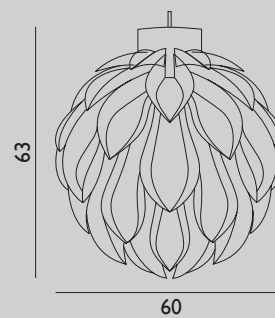

Design by Simon Karkov

29 Specifications

Category: Pendant

Dimensions: Small / H: 42 x Ø: 42 cm
Large / H: 51 x Ø: 51 cm
X-Large / H: 60 x Ø: 60 cm
XX-Large / H: 78 x Ø: 78 cm

Material: Lamp shade foil

Light Source: Low-energy 9 Watt bulbs are recommended.

Design by Simon Karkov

33 Specifications

- Category:** Pendant
- Dimensions:** Small / H: 24 x Ø: 43 cm
Medium / H: 30 x Ø: 62 cm
Large / H: 32 x Ø: 85 cm
- Material:** Lamp shade foil
- Light Source:** Low-energy 9 Watt bulbs are recommended.
- Cords and switches:** Socket and cord are sold separately.

Design by Simon Karkov

35 Specifications

Category: Pendant
Dimensions: Large / H: 53 x Ø: 51 cm
Material: Lamp shade foil
Light Source: Low-energy 9 Watt bulbs are recommended.
Cords and switches: Socket and cord are sold separately.

Category: Pendant
Dimensions: X-Large / H: 63 x Ø: 60 cm
Material: Lamp shade foil
Light Source: Low-energy 9 Watt bulbs are recommended.
Cords and switches: Socket and cord are sold separately.

37 Eddy