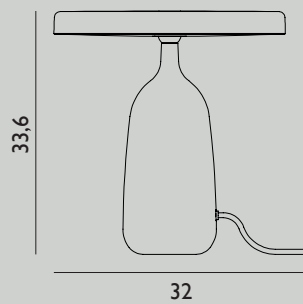

Design by Simon Karkov

35 Specifications

Category: Pendant
Dimensions: Large / H: 53 x Ø: 51 cm
Material: Lamp shade foil
Light Source: Low-energy 9 Watt bulbs are recommended.
Cords and switches: Socket and cord are sold separately.

Category: Pendant
Dimensions: X-Large / H: 63 x Ø: 60 cm
Material: Lamp shade foil
Light Source: Low-energy 9 Watt bulbs are recommended.
Cords and switches: Socket and cord are sold separately.

37 Eddy

Eddy, the table lamp, is an art of proportion: an airy shade floats above a weighty, organic base, creating a design in balance and motion. Eddy consists of a plane steel screen with integrated LED light source and a base of hand turned Italian marble. A golden brass ball connects the two elements, allowing the shade to be tipped around the base to control the direction of the light. The table lamp emits a soft light, which can be adjusted with the circular brass dimmer that forms a refined detail on the lampshade's top.

Design by Simon Legald

39 Specifications

- Category: Table Lamp
- Dimensions: H: 33,6 x Ø: 32 cm
- Material: Pressed steel, marble
- Light Source: LED chip (not replaceable).
Light source power - 16,5 Watt
LED life span - 25000hrs.
- Cords and switches: Textile-covered cord.
The lamp has a three steps touch dimmer switch.