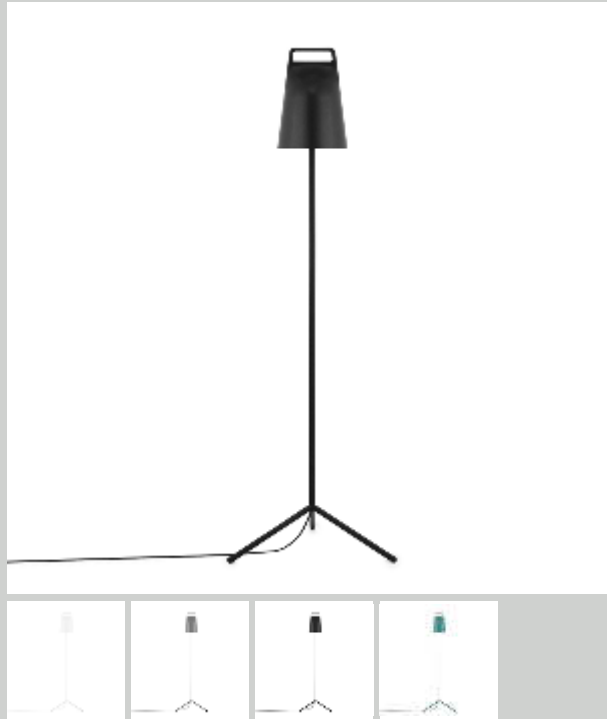

Design by Simon Legald

63 Specifications

- Category: Floor Lamp
- Dimensions: H: 136 x Ø: 24 cm
- Material: Steel, granite
- Light Source: Replaceable LED light source with dispersion lens.
LED 4kWh/1000h
- Cords and switches: The floor lamp comes with dimmer.
Textile-covered cord.

Design by Jonas Wagell

65 Specifications

- Category: Floor Lamp
- Dimensions: H: 165 x Ø: 49 cm
- Material: Steel, beech, acrylic diffuser
- Light Source: EU E27 (big socket).
Low-energy 9 Watt bulbs are recommended
- Cords and switches: Hello lamp is delivered with a 4 meter textile cord with a switch.

Design by Daniel Debiasi and Federico Sandri

67 Specifications

- Category: Floor Lamp
- Dimensions: H: 122 x L: 41 x D: 36 cm
- Material: Powder coated metal
- Light Source: SMD 2835 LED chip (not replaceable).
Light source power: 11 Watt
- Cords and switches: Stage lamp is delivered with a 2 meter textile cord in matching colors.
Switch is placed on the handle.

Rise is an uncomplicated and versatile wall lamp. Strict lines are gently softened by stumpy sections, creating an attractive blend of a minimalistic design and a friendly appearance. The lamp consists of a base and a cylindrical shade, which are held together by a turning joint, making it possible to rotate the shade around the base to adjust the direction of the light. Rise is a wall lamp that is appealing in all its simplicity.