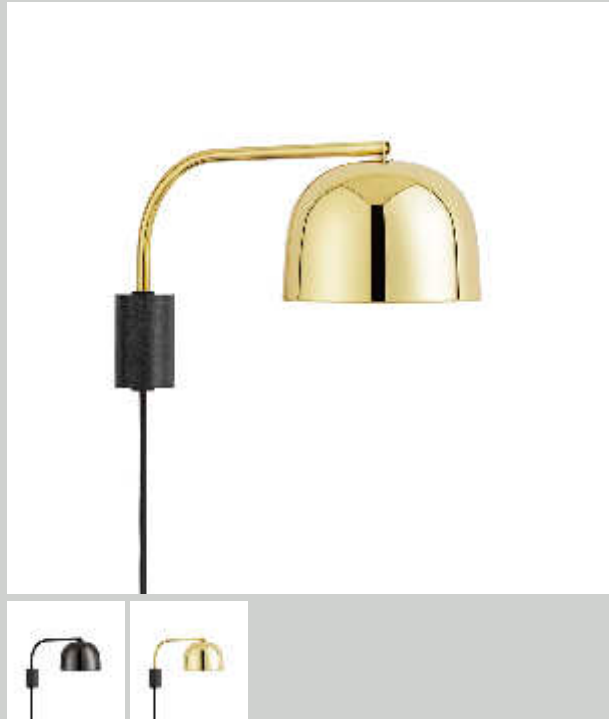

A lively expression meets complete functionality in the Stage floor lamp. Stage is inspired by professional spotlights, as used in film production and photo shoots. A practical handle grows out of the tilting lampshade and the switch has been smoothly integrated on top of the shade, allowing the lamp to be turned on and positioned with just a single movement of the hand.

Design by Daniel Debiasi and Federico Sandri

67 Specifications

- Category: Floor Lamp
- Dimensions: H: 122 x L: 41 x D: 36 cm
- Material: Powder coated metal
- Light Source: SMD 2835 LED chip (not replaceable).
Light source power: 11 Watt
- Cords and switches: Stage lamp is delivered with a 2 meter textile cord in matching colors.
Switch is placed on the handle.

69 Grant wall lamp

Wall-mounted lighting is an aesthetic and space-optimizing solution, and the Grant series offers the choice of two flexible designs. With arms that move from right to left and lampshades that can be tipped up and down, the lamps can take up several different positions. The short-armed Grant wall lamp is well suited as a bedside lamp, for lighting up a hallway, or placed over a kitchen counter. For extended reach, opt for the longer version, which will be a stylish addition to any lounge area.

Design by Simon Legald

70 Specifications

- Category: Wall Lamp
- Dimensions: Small / H: 22 x D: 43 x Ø: 17,5 cm
- Material: Steel, granite
- Light Source: Replaceable LED light source with dispersion lens.
LED 4kWh/1000h
- Cords and switches: The wall lamp comes with dimmer.
Textile-covered cord.