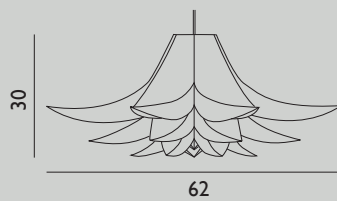

Design by Simon Karkov

29 Specifications

Category: Pendant

Dimensions: Small / H: 42 x Ø: 42 cm
Large / H: 51 x Ø: 51 cm
X-Large / H: 60 x Ø: 60 cm
XX-Large / H: 78 x Ø: 78 cm

Material: Lamp shade foil

Light Source: Low-energy 9 Watt bulbs are recommended.

Category: Pendant
Dimensions: Large / H: 40 x Ø: 65 cm
Material: Lamp shade foil
Light Source: Low-energy 9 Watt bulbs are recommended.
Cords and switches: Socket and cord are sold separately.

Norm 06 is a decorative self-assembly lampshade with poetic character. The design is inspired by flowers, in particular by lilies and water lilies. Norm 06 nicely follows the Danish design tradition for lampshades with its shielding of the bulb and the soft light.

Design by Simon Karkov

33 Specifications

- Category:** Pendant
- Dimensions:** Small / H: 24 x Ø: 43 cm
Medium / H: 30 x Ø: 62 cm
Large / H: 32 x Ø: 85 cm
- Material:** Lamp shade foil
- Light Source:** Low-energy 9 Watt bulbs are recommended.
- Cords and switches:** Socket and cord are sold separately.