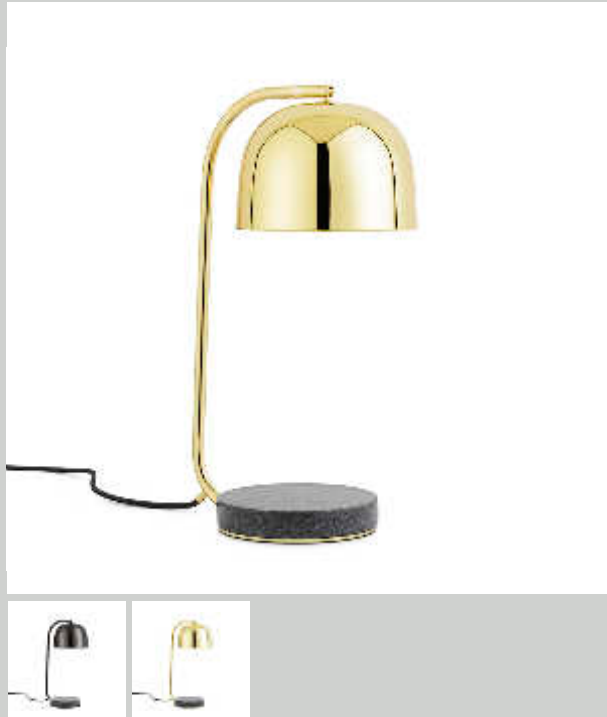

45 Specifications

1. Category: Table Lamp
2. Dimensions: H: 45 x Ø: 17,5 cm
3. Material: Steel, granite
4. Light Source: Replaceable LED light source with dispersion lens.
   LED 4kWh/1000h
5. Cords and switches: The table lamp comes with dimmer.
   Textile-covered cord.