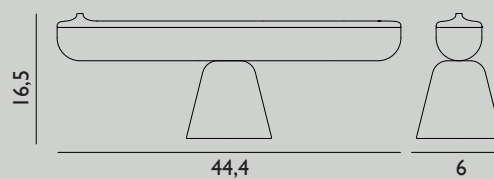

51 Specifications

1. Category: Table Lamp
2. Dimensions: H: 16,5 x L: 44,4 x D: 6 cm
3. Material: Plastic, magnetic base, acrylic diffuser with magnet
4. Light Source: 6,5 Watt LED (included).
5. Cords and switches: Acrobat lamp is delivered with a 2 meter textile cord in matching colors with a switch.