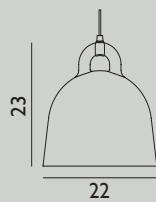

Design by Simon Legald

15 Specifications

Category: Pendant

Dimensions: Small / H: 17 x Ø: 14 cm

Material: Glass, marble, brass

Light Source: EU E14 0,5 Watt bulbs (LED).
US E12 0,5 Watt (LED).
Bulbs can be purchased separately.

- Category:** Pendant
- Dimensions:** Large / H: 26 x Ø: 11,2 cm
- Material:** Glass, marble
- Light Source:** EU E14 0,5 Watt bulbs (LED).
US E12 0,5 Watt (LED).
Bulbs can be purchased separately.
- Cords and switches:** The chandeliers are provided with a 4 meter long textile cord in matching colors and a ceiling canopy.

Design by Andreas Lund and Jacob Rudbeck

20 Specifications

Category: Pendant

Dimensions: X-Small / H: 23 x Ø: 22 cm

Material: Aluminum

Light Source: G9 Halogen (included).
20 Watt bulbs are recommended.

Cords and switches: Bell lamps in white and black have matching cords and canopies. Bell lamp in sand has a brown cord and white canopy. Bell lamp in grey has a black cord and black canopy. All Bell lamps are delivered with a 4 meter textile cord.

Category: Pendant

Dimensions: Small / H: 37 x Ø: 35 cm

Material: Aluminum

Light Source: EU + CCC: E27 (big socket). Low-energy 9 Watt bulbs are recommended.
US: E26 (big socket). Low-energy 9 Watt bulbs are recommended.