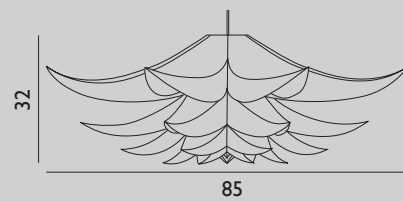

Design by Simon Karkov

29 Specifications

Category: Pendant

Dimensions: Small / H: 42 x Ø: 42 cm
Large / H: 51 x Ø: 51 cm
X-Large / H: 60 x Ø: 60 cm
XX-Large / H: 78 x Ø: 78 cm

Material: Lamp shade foil

Light Source: Low-energy 9 Watt bulbs are recommended.

Design by Britt Kornum

31 Specifications

Category: Pendant
Dimensions: Small / H: 32 x Ø: 53 cm
Material: Lamp shade foil
Light Source: Low-energy 9 Watt bulbs are recommended.
Cords and switches: Socket and cord are sold separately.

Category: Pendant
Dimensions: Large / H: 40 x Ø: 65 cm
Material: Lamp shade foil
Light Source: Low-energy 9 Watt bulbs are recommended.
Cords and switches: Socket and cord are sold separately.

Norm 06 is a decorative self-assembly lampshade with poetic character. The design is inspired by flowers, in particular by lilies and water lilies. Norm 06 nicely follows the Danish design tradition for lampshades with its shielding of the bulb and the soft light.

Design by Simon Karkov

33 Specifications

- Category:** Pendant
- Dimensions:** Small / H: 24 x Ø: 43 cm
Medium / H: 30 x Ø: 62 cm
Large / H: 32 x Ø: 85 cm
- Material:** Lamp shade foil
- Light Source:** Low-energy 9 Watt bulbs are recommended.
- Cords and switches:** Socket and cord are sold separately.