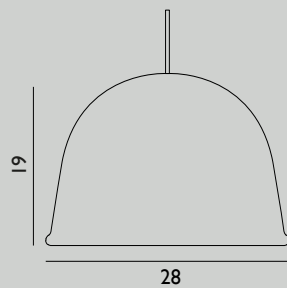

23 Specifications

1. **Category:** Pendant
2. **Dimensions:** H: 19 x Ø: 28 cm
3. **Material:** Powder Coated Steel
4. **Light Source:** E27 socket. Bulb is not included.
   The lamp is compatible with bulbs from all energy classes.
5. **Cords and switches:** The lamp is delivered with canopy and 4 m textile covered cord.