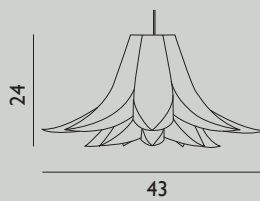

Design by Simon Karkov

29 Specifications

Category: Pendant

Dimensions: Small / H: 42 x Ø: 42 cm
Large / H: 51 x Ø: 51 cm
X-Large / H: 60 x Ø: 60 cm
XX-Large / H: 78 x Ø: 78 cm

Material: Lamp shade foil

Light Source: Low-energy 9 Watt bulbs are recommended.

Design by Britt Kornum

31 Specifications

Category: Pendant
Dimensions: Small / H: 32 x Ø: 53 cm
Material: Lamp shade foil
Light Source: Low-energy 9 Watt bulbs are recommended.
Cords and switches: Socket and cord are sold separately.

Category: Pendant
Dimensions: Large / H: 40 x Ø: 65 cm
Material: Lamp shade foil
Light Source: Low-energy 9 Watt bulbs are recommended.
Cords and switches: Socket and cord are sold separately.

Norm 06 is a decorative self-assembly lampshade with poetic character. The design is inspired by flowers, in particular by lilies and water lilies. Norm 06 nicely follows the Danish design tradition for lampshades with its shielding of the bulb and the soft light.

Design by Simon Karkov

33 Specifications

- Category:** Pendant
- Dimensions:** Small / H: 24 x Ø: 43 cm
Medium / H: 30 x Ø: 62 cm
Large / H: 32 x Ø: 85 cm
- Material:** Lamp shade foil
- Light Source:** Low-energy 9 Watt bulbs are recommended.
- Cords and switches:** Socket and cord are sold separately.