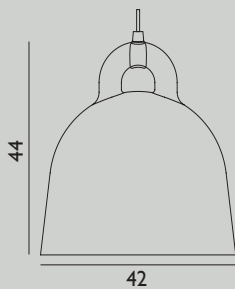

Category: Pendant

Dimensions: Medium / H: 44 x Ø: 42 cm

Material: Aluminum

Light Source: EU + CCC: E27 (big socket). Low-energy 9 Watt bulbs are recommended.
US: E26 (big socket). Low-energy 9 Watt bulbs are recommended.

Cords and switches: Bell lamps in white and black have matching cords and canopies. Bell lamp in sand has a brown cord and white canopy. Bell lamp in grey has a black cord and black canopy. All Bell lamps are delivered with a 4 meter textile cord.