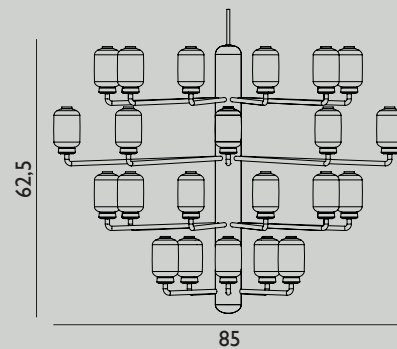

Design by Simon Legald

9 Specifications

Category: Pendant

Dimensions: Small / H: 17 x Ø: 23 cm

Material: Steel, granite

Light Source: Replaceable LED light source with dispersion lens.
LED 5kWh/1000h

Cords and switches: The pendants are dimmer compatible.
Textile-covered cord.

Category: Pendant

Dimensions: Large / H: 29 x Ø: 45 cm

Material: Steel, granite

Light Source: Replaceable LED light source with dispersion lens.
LED 7kWh/1000h

Cords and switches: The pendants are dimmer compatible.
Textile-covered cord.

Design by Simon Legald

17 Specifications

- Category:** Pendant
- Dimensions:** Small / H: 32,5 x Ø: 62,5 cm
- Material:** Glass, marble
- Light Source:** EU E14 0,5 Watt bulbs (LED).
US E12 0,5 Watt (LED).
Bulbs can be purchased separately.
- Cords and switches:** The chandeliers are provided with a 4 meter long textile cord in matching colors and a ceiling canopy.

- Category:** Pendant
- Dimensions:** Large / H: 26 x Ø: 11,2 cm
- Material:** Glass, marble
- Light Source:** EU E14 0,5 Watt bulbs (LED).
US E12 0,5 Watt (LED).
Bulbs can be purchased separately.
- Cords and switches:** The chandeliers are provided with a 4 meter long textile cord in matching colors and a ceiling canopy.