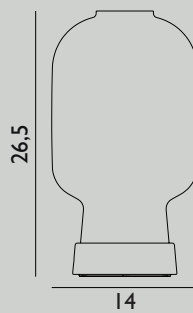

Design by Simon Karkov

29 Specifications

Category: Pendant

Dimensions: Small / H: 42 x Ø: 42 cm
Large / H: 51 x Ø: 51 cm
X-Large / H: 60 x Ø: 60 cm
XX-Large / H: 78 x Ø: 78 cm

Material: Lamp shade foil

Light Source: Low-energy 9 Watt bulbs are recommended.

Design by Simon Karkov

33 Specifications

- Category:** Pendant
- Dimensions:** Small / H: 24 x Ø: 43 cm
Medium / H: 30 x Ø: 62 cm
Large / H: 32 x Ø: 85 cm
- Material:** Lamp shade foil
- Light Source:** Low-energy 9 Watt bulbs are recommended.
- Cords and switches:** Socket and cord are sold separately.

Design by Simon Legald

39 Specifications

- Category: Table Lamp
- Dimensions: H: 33,6 x Ø: 32 cm
- Material: Pressed steel, marble
- Light Source: LED chip (not replaceable).
Light source power - 16,5 Watt
LED life span - 25000hrs.
- Cords and switches: Textile-covered cord.
The lamp has a three steps touch dimmer switch.

Design by Simon Legald

43 Specifications

- Category:** Table Lamp
- Dimensions:** H: 26,5 x Ø: 14 cm
- Material:** Glass, marble, brass
- Light Source:** EU E14 0,5 Watt bulbs (LED).
Bulbs can be purchased separately.
- Cords and switches:** The lamps are provided with a 2 meter long textile cord in matching colors with a switch.