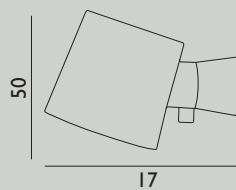

73 Specifications

1. Category: Wall Lamp
2. Dimensions: H: 9,7 x L: 17 x Ø: 10 cm
3. Material: Powder coated metal, ash wood
4. Light Source: EU E14 (small socket).
   0,5 Watt bulbs (LED) are recommended.
5. Cords and switches: Rise is delivered with a 2 meter white textile cord with a switch.