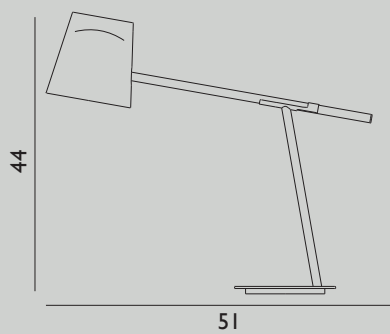

57 Specifications

1. Category: Table Lamp
2. Dimensions: H: 44 x L: 51 x D: 16,5 cm
3. Material: Powder coated metal
4. Light Source: SMD 2835 LED chip (not replaceable).
   Light source power: 5.5 Watt
5. Cords and switches: Momento lamp is delivered with a 2 meter textile cord in matching colors.
   Switch is placed on the lamp shade.