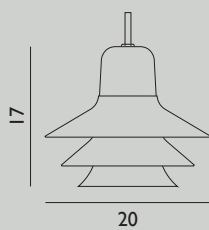

Design by Jonas Wagell

23 Specifications

- Category:** Pendant
- Dimensions:** H: 19 x Ø: 28 cm
- Material:** Powder Coated Steel
- Light Source:** E27 socket. Bulb is not included.
The lamp is compatible with bulbs from all energy classes.
- Cords and switches:** The lamp is delivered with canopy and 4 m textile covered cord.

Design by Simon Legald

25 Specifications

Category: Pendant

Dimensions: Small / H: 17 x Ø: 20 cm

Material: Glass, steel

Light Source: Small: EU G9 Halogen (included).
20 Watt bulbs are recommended.

Cords and switches: Delivered with a 4 meter textile cord and fitting in a matching color.
A white ceiling canopy is included.

Category: Pendant

Dimensions: Large / H: 30 x Ø: 45 cm

Material: Glass, steel

Light Source: Large: EU E27 (big socket).
Low-energy 9 Watt bulbs are recommended.

Cords and switches: Delivered with a 4 meter textile cord and fitting in a matching color.
A white ceiling canopy is included.