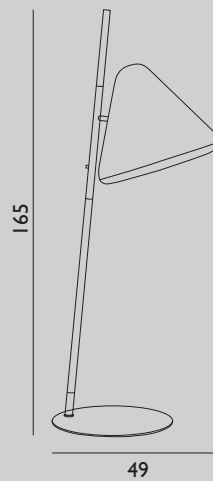

Design by Marc Venot

51 Specifications

- Category: Table Lamp
- Dimensions: H: 16,5 x L: 44,4 x D: 6 cm
- Material: Plastic, magnetic base, acrylic diffuser with magnet
- Light Source: 6,5 Watt LED (included).
- Cords and switches: Acrobat lamp is delivered with a 2 meter textile cord in matching colors with a switch.

Design by Andreas Kowalewski

61 Specifications

- Category: Table Lamp
- Dimensions: H: 42 x L: 58 x D: 16 cm
- Material: Powder coated metal
- Light Source: SMD 2835 LED chip (not replaceable).
Light source power: 5 Watt
- Cords and switches: Flow lamp is delivered with a 2 meter textile cord in matching colors.
The lamp has a three steps touch dimmer switch.

Design by Simon Legald

63 Specifications

- Category: Floor Lamp
- Dimensions: H: 136 x Ø: 24 cm
- Material: Steel, granite
- Light Source: Replaceable LED light source with dispersion lens.
LED 4kWh/1000h
- Cords and switches: The floor lamp comes with dimmer.
Textile-covered cord.

Design by Jonas Wagell

65 Specifications

- Category: Floor Lamp
- Dimensions: H: 165 x Ø: 49 cm
- Material: Steel, beech, acrylic diffuser
- Light Source: EU E27 (big socket).
Low-energy 9 Watt bulbs are recommended
- Cords and switches: Hello lamp is delivered with a 4 meter textile cord with a switch.