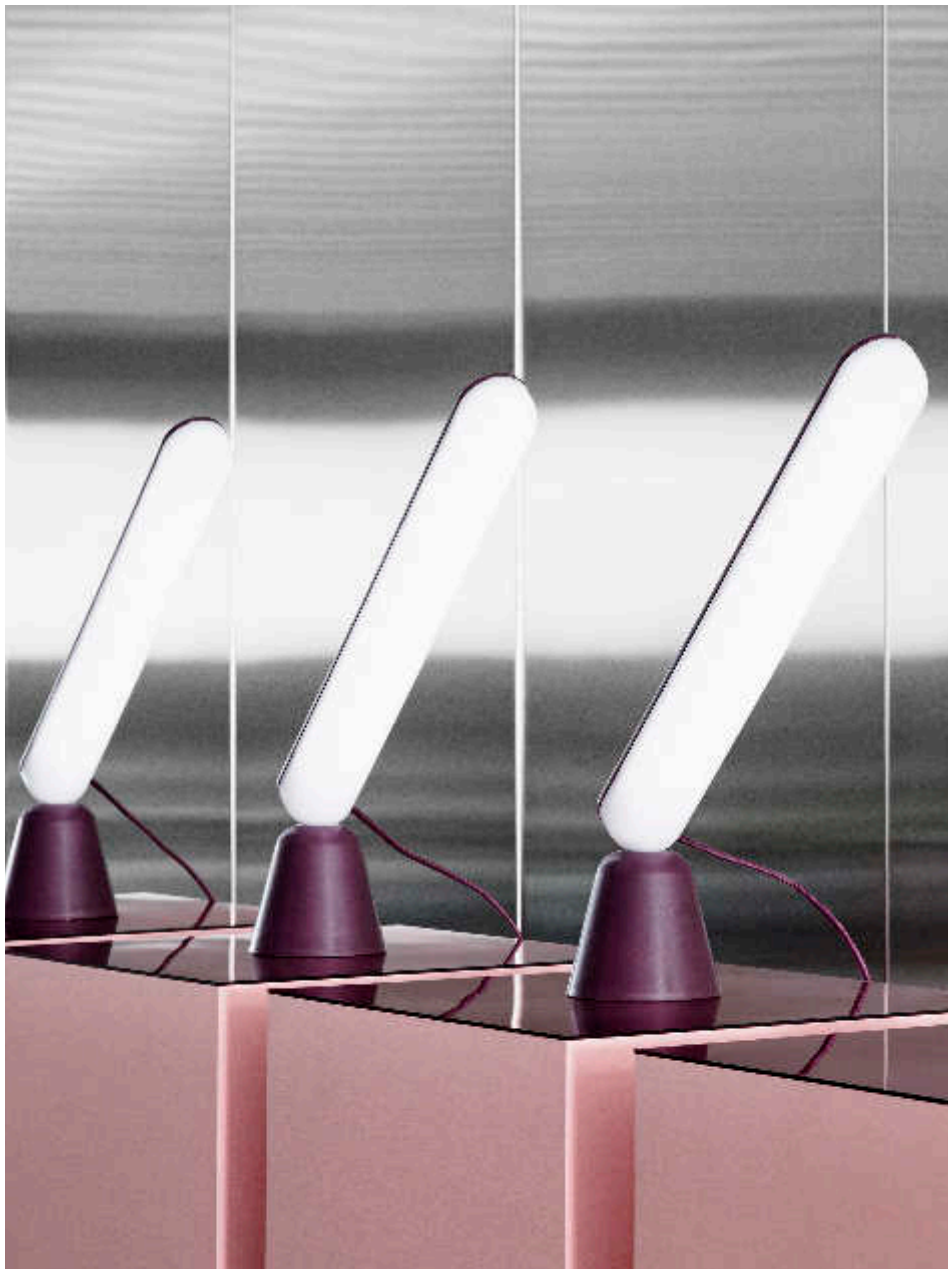

44 Grant table lamp

The soft curvature of the Grant table lamp's slender metal arm is as delicate as it is sturdy. A ball joint connecting the lampshade and arm makes it possible to tilt the lampshade up and down to adjust the direction of the light. With a scroll on the cord's dimmer switch, the light easily regulates from soft ambience lighting to a bright direct light suitable for reading. The Grant table lamp is a sophisticated desk lamp for hotel rooms or home offices, but equally fit for the bedside table or living room sideboard.

In spite of its simple, geometrical shape, Cap oozes with personality. The inspiration is drawn from the cartoon character Calimero, a charming little chicken with an eggshell on its head, which gave the idea for the large, semi-circular lampshade. The shade is rotatable, making it possible to direct the light. This makes Cap functional as a reading lamp, for spreading a lot of light, or to create a cozy lighting atmosphere.

Design by KaschKasch

49 Specifications

Category:	Table Lamp
Dimensions:	H: 50 x Ø: 28 cm
Material:	Steel
Light Source:	EU E27 (big socket). Provided with a 42 Watt globe halogen bulb (energy class D).
Cords and switches:	Cap lamp is delivered with a 2 meter textile cord in matching colors with a switch.

French designer Marc Venot has created an innovative table lamp that can be placed both vertically and horizontally in a vast number of positions. The intelligent design consists of two parts: a cone-shaped base and an oblong LED light source that are held together by magnets only. This allows Acrobat to adopt almost magical positions. The transparent front has a matt finish enabling Acrobat to spread a soft, diffused light.