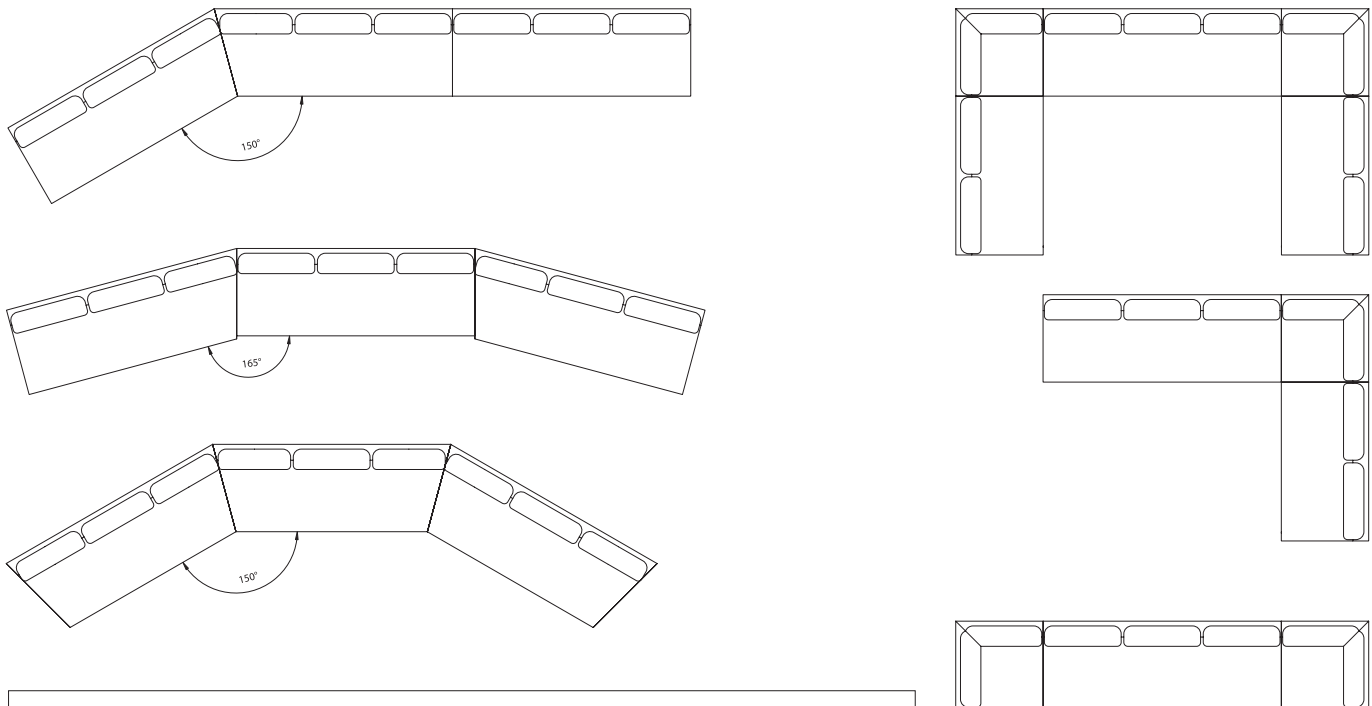

Playback
Sofa system
by Eero Koivisto

Playback Corner

S Stomme i trä. Sits och rygg i kallsaum svept med flammfiber. Klädsel i tyg eller läder. Ben i krom.

En Frame in wood. Seat and back in cold foam with flameproof fibre. Upholstered in fabric or leather. Chromed legs.

G Holzgestell. Sitz und Lehne aus Kaltschaum mit nicht entflammaren Fasern. Stoff- oder Lederbezug. Beine aus Chrom.

 This product is available with all components approved by the Swan eco-label. For further information, visit www.offecct.se.

Playback 2-seater sofa

Playback 3-seater sofa

Suggestions of combinations

The Swan Eco-Label

All parts incorporated in a product have to be approved by the Swan in order for the product to bear the Swan eco-label. The Swan is the official Nordic eco-label, and the logo demonstrates that a product is a good environmental choice. The Swan checks that the products fulfil certain criteria using methods such as samples from independent laboratories, certificates and control visits.