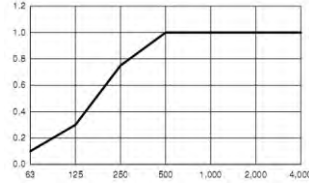

STRIPES standard kupferbraun

SOUNDWAVE Stripes
Acoustic panels
by Richard Hutton

SOUNDWAVE Village
Acoustic panels
by Claesson Koivisto Rune

SOUNDWAVE Skyline
Acoustic panels
by Marre Moerel

Frequency (Hz)	α_p
63	0.10
125	0.30
250	0.75
500	1.00
1,000	1.00
2,000	1.00
4,000	1.00