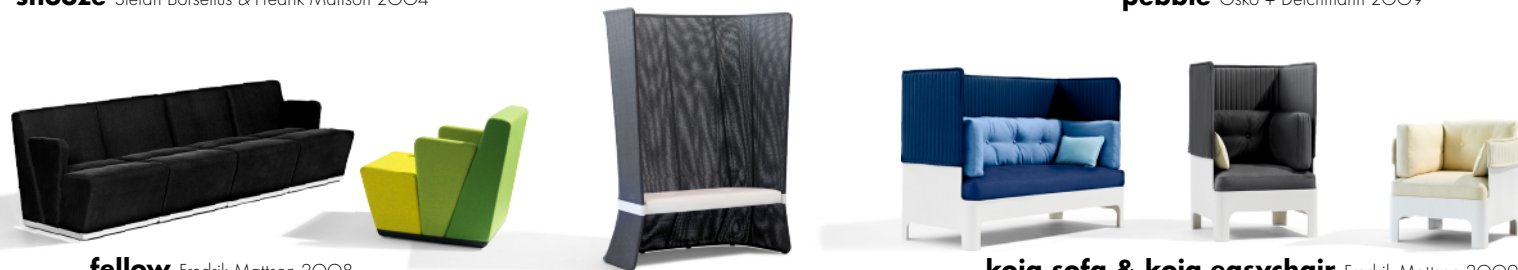

snooze Stefan Borselius & Fredrik Mattson 2004 **polstergeist** Christine Schwarzer 2000 **pebble** Osko + Deichmann 2009

fellow Fredrik Mattson 2008 **antoinette** Cate & Nelson 2010 **koja sofa & koja easychair** Fredrik Mattson 2009