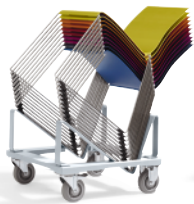

mono high & low Mia Cullin 2010 **big, small & long island** Tomoyuki Matsuoka 2001 **babel** Fredrik Mattson 2008 **L1** Börge Lindau 1987

sting, sting armchair & sting bench Stefan Borselius & Fredrik Mattson 2003