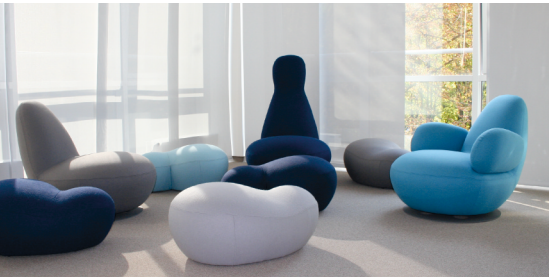

BLÅ STATION

Blå Station AB
Box 100
S-296 22 Åhus. Sweden
Head Office:
Sandvaktaregatan 17. Åhus
Tel: +46 (0)44 24 90 70
Fax: +46 (0)44 24 12 14
Showroom:
Blå Station
Sibyllegatan 9. Stockholm
info@blastation.se

www.blastation.se